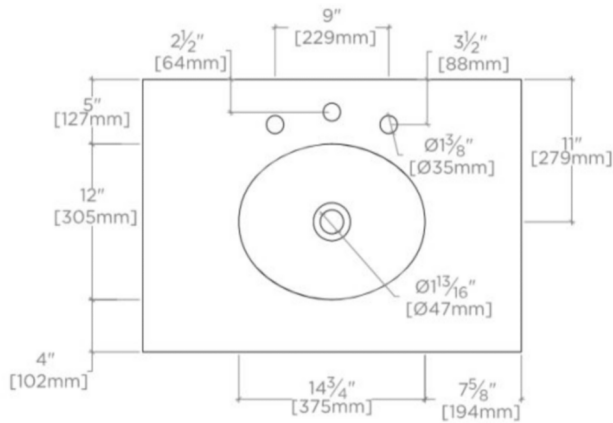

TECHNICAL DETAILS

Bowl Shape: Oval
Depth / Width: 533 mm
Height: 832 mm
Installation Type: Wall Mounted
Length: 762 mm
Number of Holes: Two Hole
Number of Legs: Two
Outer Rim Shape: Oval
Primary Material: 20 SWG Brass
Rough-in Supply Height Recommended: 533 mm
Rough-in Waste Height Recommended: 483 mm
Sink Visibility: Y
Suggested Application: Bath

PRODUCT (NOTES)

Slab and sink top are included

WATERWORKS

UNIVERSAL

UNWS02

Universal Two Leg Single Washstand Packaged with Sink and Slab
Top 30" x 21" x 32 3/4"

TOP VIEW

SCALE: 3/4"=1'-0"

FRONT VIEW

SCALE: 3/4"=1'-0"

SIDE VIEW

SCALE: 3/4"=1'-0"