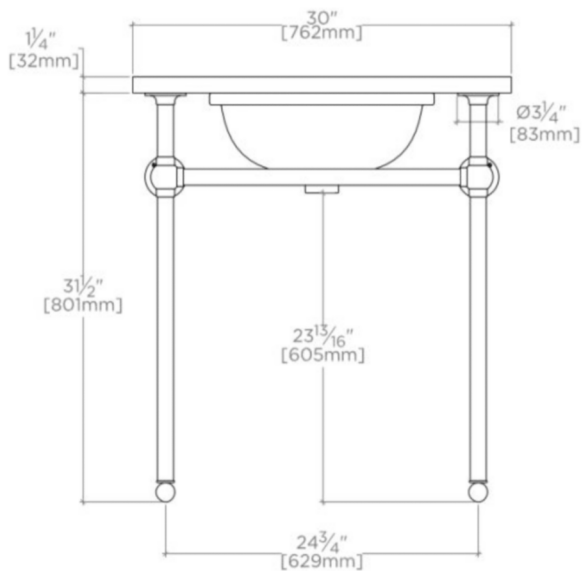

TECHNICAL DETAILS

Bowl Shape: Oval
Depth / Width: 533 mm
Height: 832 mm
Installation Type: Wall Mounted
Length: 762 mm
Number of Holes: Two Hole
Number of Legs: Two
Outer Rim Shape: Oval
Primary Material: 20 SWG Brass
Rough-in Supply Height Recommended: 533 mm
Rough-in Waste Height Recommended: 483 mm
Sink Visibility: Y
Suggested Application: Bath

PRODUCT (NOTES)

Slab and sink top are included

WATERWORKS

UNIVERSAL

UNWS02

Universal Two Leg Single Washstand Packaged with Sink and Slab
Top 30" x 21" x 32 3/4"

TOP VIEW

SCALE: 3/4"=1'-0"

FRONT VIEW

SCALE: 3/4"=1'-0"

SIDE VIEW

SCALE: 3/4"=1'-0"