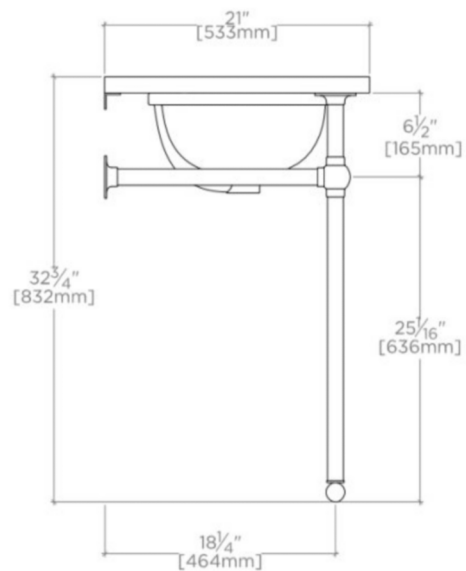

TECHNICAL DETAILS

Bowl Shape: Oval
Depth / Width: 533 mm
Height: 832 mm
Installation Type: Wall Mounted
Length: 762 mm
Number of Holes: Two Hole
Number of Legs: Two
Outer Rim Shape: Oval
Primary Material: 20 SWG Brass
Rough-in Supply Height Recommended: 533 mm
Rough-in Waste Height Recommended: 483 mm
Sink Visibility: Y
Suggested Application: Bath

PRODUCT (NOTES)

Slab and sink top are included

WATERWORKS

UNIVERSAL

UNWS02

Universal Two Leg Single Washstand Packaged with Sink and Slab
Top 30" x 21" x 32 3/4"

TOP VIEW

SCALE: 3/4"=1'-0"

FRONT VIEW

SCALE: 3/4"=1'-0"

SIDE VIEW

SCALE: 3/4"=1'-0"