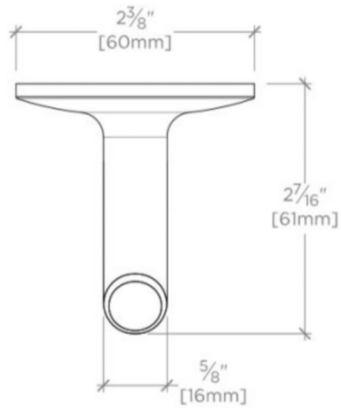

.25

.25 Single Robe Hook

PTRH29

SHOWN IN .25 SINGLE ROBE HOOK| PTRH29

TECHNICAL DETAILS

Escutcheon Primary Material: Brass
Depth / Width: 64 mm
Height: 60 mm
Installation Type: Wall Mounted
Length: 60 mm
Primary Material: Brass
Suggested Application: Bath

INSPIRATION

.25 is the ultimate in utilitarian elegance: A simple and understated design that is equally functional and beautiful.

PRODUCT FEATURES

3" x 1 1/2"

Wall Mounted

Single Hook

Brass Construction

.25

PTRH29

.25 Single Robe Hook

TOP VIEW SCALE: 6"=1'-0"

FRONT VIEW SCALE: 6"=1'-0"

SIDE VIEW SCALE: 6"=1'-0"