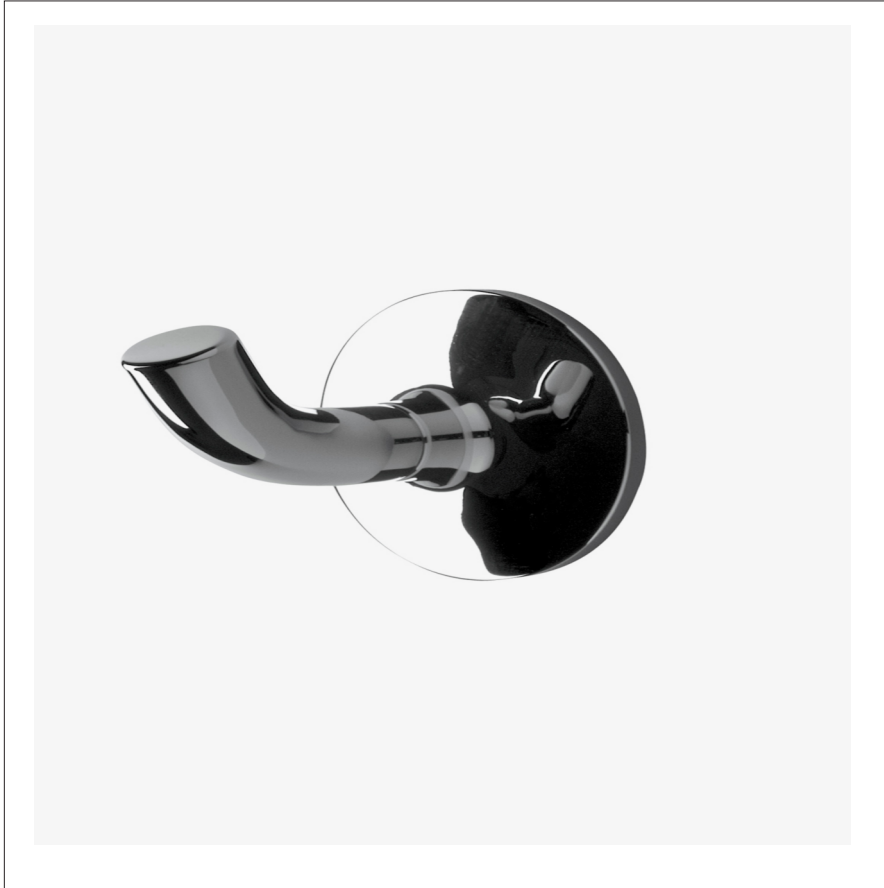

.25

.25 Single Robe Hook

PTRH29

SHOWN IN .25 SINGLE ROBE HOOK| PTRH29

TECHNICAL DETAILS

Escutcheon Primary Material: Brass
Depth / Width: 64 mm
Height: 60 mm
Installation Type: Wall Mounted
Length: 60 mm
Primary Material: Brass
Suggested Application: Bath

INSPIRATION

.25 is the ultimate in utilitarian elegance: A simple and understated design that is equally functional and beautiful.

PRODUCT FEATURES

3" x 1 1/2"

Wall Mounted

Single Hook

Brass Construction

.25

PTRH29

.25 Single Robe Hook

TOP VIEW SCALE: 6"=1'-0"

FRONT VIEW SCALE: 6"=1'-0"

SIDE VIEW SCALE: 6"=1'-0"