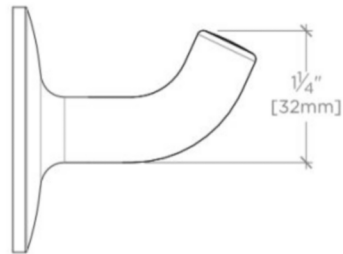

.25

.25 Single Robe Hook

PTRH29

SHOWN IN .25 SINGLE ROBE HOOK| PTRH29

TECHNICAL DETAILS

Escutcheon Primary Material: Brass
Depth / Width: 64 mm
Height: 60 mm
Installation Type: Wall Mounted
Length: 60 mm
Primary Material: Brass
Suggested Application: Bath

INSPIRATION

.25 is the ultimate in utilitarian elegance: A simple and understated design that is equally functional and beautiful.

PRODUCT FEATURES

3" x 1 1/2"

Wall Mounted

Single Hook

Brass Construction

.25

PTRH29

.25 Single Robe Hook

TOP VIEW SCALE: 6"=1'-0"

FRONT VIEW SCALE: 6"=1'-0"

SIDE VIEW SCALE: 6"=1'-0"