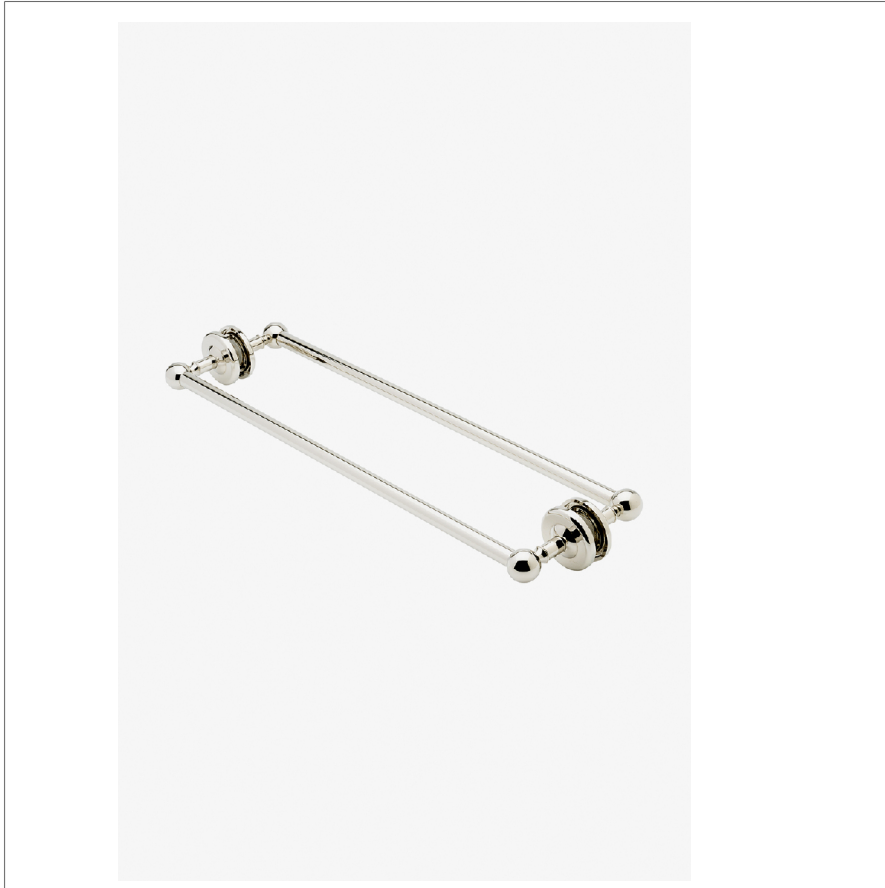

Regulator

RG24G2

Regulator 24" Double Sided Glass Mounted Towel Bars

SHOWN IN REGULATOR 24" DOUBLE SIDED GLASS MOUNTED TOWEL BARS | RG24G2

TECHNICAL DETAILS

INSPIRATION

A play on industrial controls from the early 1900s, when pride was lavished on parts. Translated to handcrafted, fittings project rugged beauty through powerful, detailed shapes.

CODES & STANDARDS

PRODUCT FEATURES

Solid Brass Construction

Glass Mounted

Can accommodate glass thickness between 1/4" [6mm] to 3/4" [19mm]

Stocked in Nickel and Chrome

CERTIFICATIONS

PRODUCT (NOTES)

Regulator

RG24G2

Regulator 24" Double Sided Glass Mounted Towel Bars

† THIS PRODUCT CAN BE INSTALLED ON GLASS THAT IS
1/4" [6mm], 3/8" [10mm], 1/2" [13mm], OR 3/4" [19mm].

TOP VIEW

SCALE: 3"=1'-0"

FRONT VIEW

SCALE: 3"=1'-0"

SIDE VIEW

SCALE: 3"=1'-0"