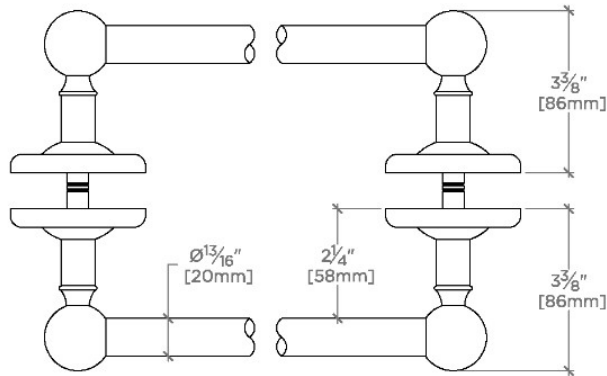

Regulator

RG24G2

Regulator 24" Double Sided Glass Mounted Towel Bars

SHOWN IN REGULATOR 24" DOUBLE SIDED GLASS MOUNTED TOWEL BARS | RG24G2

TECHNICAL DETAILS

INSPIRATION

A play on industrial controls from the early 1900s, when pride was lavished on parts. Translated to handcrafted, fittings project rugged beauty through powerful, detailed shapes.

CODES & STANDARDS

PRODUCT FEATURES

Solid Brass Construction

Glass Mounted

Can accommodate glass thickness between 1/4" [6mm] to 3/4" [19mm]

Stocked in Nickel and Chrome

CERTIFICATIONS

PRODUCT (NOTES)

Regulator

RG24G2

Regulator 24" Double Sided Glass Mounted Towel Bars

† THIS PRODUCT CAN BE INSTALLED ON GLASS THAT IS
1/4" [6mm], 3/8" [10mm], 1/2" [13mm], OR 3/4" [19mm].

TOP VIEW

SCALE: 3"=1'-0"

FRONT VIEW

SCALE: 3"=1'-0"

SIDE VIEW

SCALE: 3"=1'-0"