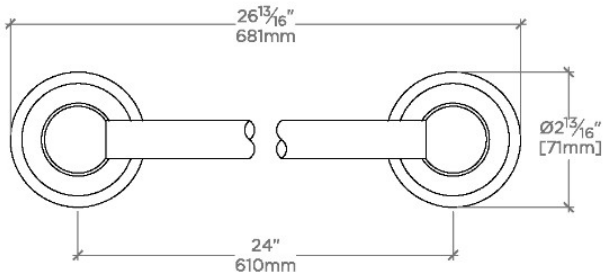

Regulator

RG24G2

Regulator 24" Double Sided Glass Mounted Towel Bars

SHOWN IN REGULATOR 24" DOUBLE SIDED GLASS MOUNTED TOWEL BARS | RG24G2

TECHNICAL DETAILS

INSPIRATION

A play on industrial controls from the early 1900s, when pride was lavished on parts. Translated to handcrafted, fittings project rugged beauty through powerful, detailed shapes.

CODES & STANDARDS

PRODUCT FEATURES

Solid Brass Construction

Glass Mounted

Can accommodate glass thickness between 1/4" [6mm] to 3/4" [19mm]

Stocked in Nickel and Chrome

CERTIFICATIONS

PRODUCT (NOTES)

Regulator

RG24G2

Regulator 24" Double Sided Glass Mounted Towel Bars

† THIS PRODUCT CAN BE INSTALLED ON GLASS THAT IS
1/4" [6mm], 3/8" [10mm], 1/2" [13mm], OR 3/4" [19mm].

TOP VIEW

SCALE: 3"=1'-0"

FRONT VIEW

SCALE: 3"=1'-0"

SIDE VIEW

SCALE: 3"=1'-0"