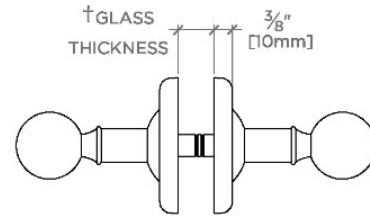

Regulator

RG24G2

Regulator 24" Double Sided Glass Mounted Towel Bars

SHOWN IN REGULATOR 24" DOUBLE SIDED GLASS MOUNTED TOWEL BARS | RG24G2

TECHNICAL DETAILS

INSPIRATION

A play on industrial controls from the early 1900s, when pride was lavished on parts. Translated to handcrafted, fittings project rugged beauty through powerful, detailed shapes.

CODES & STANDARDS

PRODUCT FEATURES

Solid Brass Construction

Glass Mounted

Can accommodate glass thickness between 1/4" [6mm] to 3/4" [19mm]

Stocked in Nickel and Chrome

CERTIFICATIONS

PRODUCT (NOTES)

Regulator

RG24G2

Regulator 24" Double Sided Glass Mounted Towel Bars

† THIS PRODUCT CAN BE INSTALLED ON GLASS THAT IS
1/4" [6mm], 3/8" [10mm], 1/2" [13mm], OR 3/4" [19mm].

TOP VIEW

SCALE: 3"=1'-0"

FRONT VIEW

SCALE: 3"=1'-0"

SIDE VIEW

SCALE: 3"=1'-0"