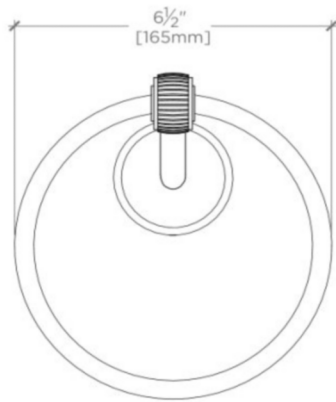

FORO

Foro 6" Wall Mounted Towel Ring

FRTB01

TECHNICAL DETAILS

Depth / Width: 98 mm
Height: 162 mm
Installation Type: Wall Mounted
Length: 151 mm
Primary Material: Brass

INSPIRATION

A mix of historical references, including finely etched vintage silver, come together in this twist on classical design - a wonderfully elegant formal statement.

PRODUCT FEATURES

Solid brass construction
All mounting hardware included
Features signature engraving detail
Stocked in Nickel and Unlacquered Brass

FORO

Foro 6" Wall Mounted Towel Ring

FRTB01

TOP VIEW

SCALE: 3"=1'-0"

ISO VIEW

SCALE: 3"=1'-0"

FRONT VIEW

SCALE: 3"=1'-0"

SIDE VIEW

SCALE: 3"=1'-0"