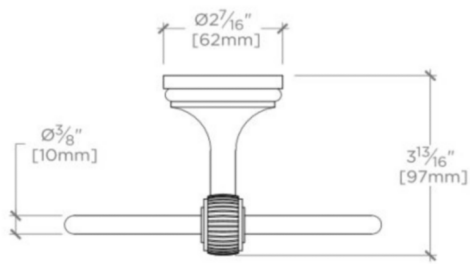

FORO

Foro 6" Wall Mounted Towel Ring

FRTB01

TECHNICAL DETAILS

Depth / Width: 98 mm
Height: 162 mm
Installation Type: Wall Mounted
Length: 151 mm
Primary Material: Brass

INSPIRATION

A mix of historical references, including finely etched vintage silver, come together in this twist on classical design - a wonderfully elegant formal statement.

PRODUCT FEATURES

Solid brass construction
All mounting hardware included
Features signature engraving detail
Stocked in Nickel and Unlacquered Brass

FORO

Foro 6" Wall Mounted Towel Ring

FRTB01

TOP VIEW

SCALE: 3"=1'-0"

ISO VIEW

SCALE: 3"=1'-0"

FRONT VIEW

SCALE: 3"=1'-0"

SIDE VIEW

SCALE: 3"=1'-0"