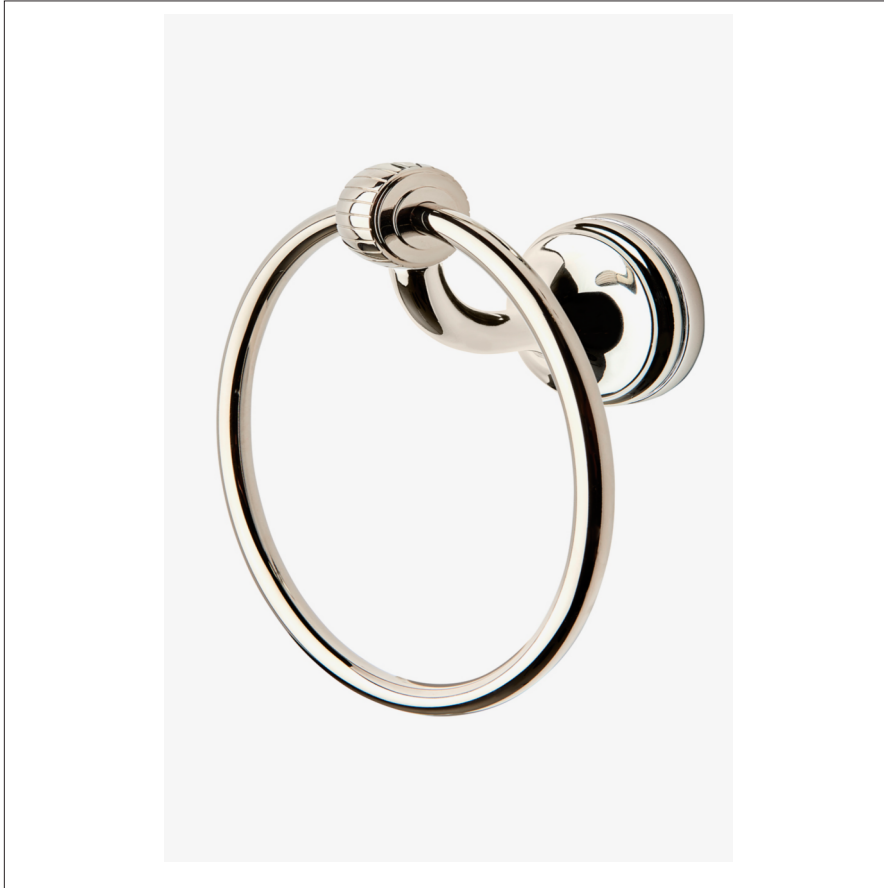

FORO

Foro 6" Wall Mounted Towel Ring

FRTB01

TECHNICAL DETAILS

Depth / Width: 98 mm
Height: 162 mm
Installation Type: Wall Mounted
Length: 151 mm
Primary Material: Brass

INSPIRATION

A mix of historical references, including finely etched vintage silver, come together in this twist on classical design - a wonderfully elegant formal statement.

PRODUCT FEATURES

Solid brass construction
All mounting hardware included
Features signature engraving detail
Stocked in Nickel and Unlacquered Brass

FORO

Foro 6" Wall Mounted Towel Ring

FRTB01

TOP VIEW

SCALE: 3"=1'-0"

ISO VIEW

SCALE: 3"=1'-0"

FRONT VIEW

SCALE: 3"=1'-0"

SIDE VIEW

SCALE: 3"=1'-0"