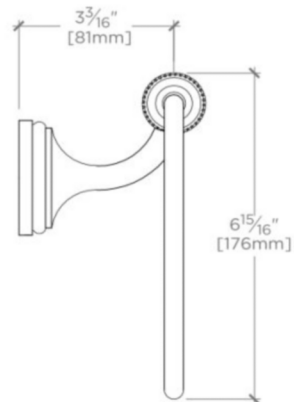

FORO

Foro 6" Wall Mounted Towel Ring

FRTB01

TECHNICAL DETAILS

Depth / Width: 98 mm
Height: 162 mm
Installation Type: Wall Mounted
Length: 151 mm
Primary Material: Brass

INSPIRATION

A mix of historical references, including finely etched vintage silver, come together in this twist on classical design - a wonderfully elegant formal statement.

PRODUCT FEATURES

Solid brass construction
All mounting hardware included
Features signature engraving detail
Stocked in Nickel and Unlacquered Brass

FORO

Foro 6" Wall Mounted Towel Ring

FRTB01

TOP VIEW

SCALE: 3"=1'-0"

ISO VIEW

SCALE: 3"=1'-0"

FRONT VIEW

SCALE: 3"=1'-0"

SIDE VIEW

SCALE: 3"=1'-0"