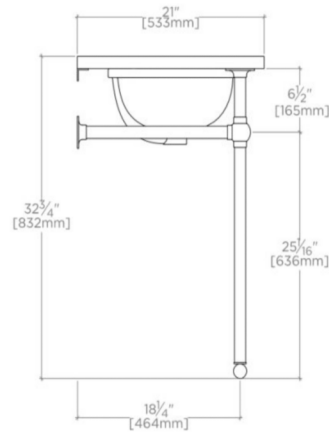

### TECHNICAL DETAILS

Bowl Shape: Oval  
Depth / Width: 21"  
Height: 32 3/4"  
Installation Type: Wall Mounted  
Length: 30"  
Number of Holes: Two Hole  
Number of Legs: Two  
Outer Rim Shape: Oval  
Primary Material: 20 SWG Brass  
Rough-in Supply Height Recommended: 21"  
Rough-in Waste Height Recommended: 19"  
Sink Visibility: Y  
Suggested Application: Bath

## UNIVERSAL

UNWS02

Universal Two Leg Single Washstand Packaged with Sink and Slab  
Top 30" x 21" x 32 3/4"

TOP VIEW SCALE: 3/4"=1'-0"

FRONT VIEW SCALE: 3/4"=1'-0"

SIDE VIEW SCALE: 3/4"=1'-0"