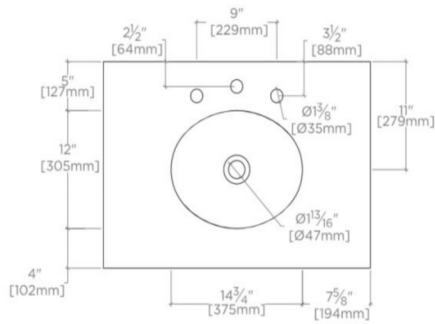

### TECHNICAL DETAILS

Bowl Shape: Oval  
Depth / Width: 21"  
Height: 32 3/4"  
Installation Type: Wall Mounted  
Length: 30"  
Number of Holes: Two Hole  
Number of Legs: Two  
Outer Rim Shape: Oval  
Primary Material: 20 SWG Brass  
Rough-in Supply Height Recommended: 21"  
Rough-in Waste Height Recommended: 19"  
Sink Visibility: Y  
Suggested Application: Bath

### PRODUCT (NOTES)

Slab and sink top are included

## UNIVERSAL

UNWS02

Universal Two Leg Single Washstand Packaged with Sink and Slab  
Top 30" x 21" x 32 3/4"

TOP VIEW SCALE: 3/4"=1'-0"

FRONT VIEW SCALE: 3/4"=1'-0"

SIDE VIEW SCALE: 3/4"=1'-0"