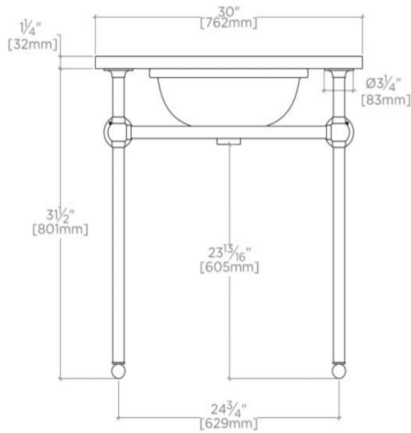

### TECHNICAL DETAILS

Bowl Shape: Oval  
Depth / Width: 21"  
Height: 32 3/4"  
Installation Type: Wall Mounted  
Length: 30"  
Number of Holes: Two Hole  
Number of Legs: Two  
Outer Rim Shape: Oval  
Primary Material: 20 SWG Brass  
Rough-in Supply Height Recommended: 21"  
Rough-in Waste Height Recommended: 19"  
Sink Visibility: Y  
Suggested Application: Bath

## UNIVERSAL

UNWS02

Universal Two Leg Single Washstand Packaged with Sink and Slab  
Top 30" x 21" x 32 3/4"

TOP VIEW SCALE: 3/4"=1'-0"

FRONT VIEW SCALE: 3/4"=1'-0"

SIDE VIEW SCALE: 3/4"=1'-0"