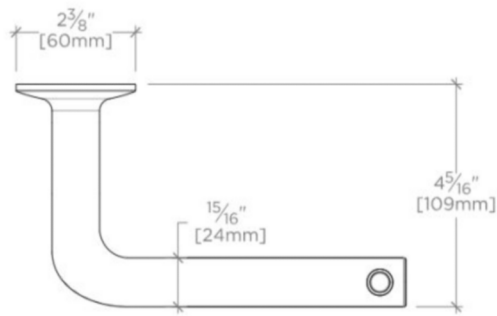

.25

PTPH20

.25 Wall Mounted One Arm Paper Holder

SHOWN IN .25 WALL MOUNTED ONE ARM PAPER HOLDER| PTPH20

TECHNICAL DETAILS

Escutcheon Primary Material: Brass
Depth / Width: 108 mm
Height: 89 mm
Installation Type: Wall Mounted
Length: 197 mm
Primary Material: Brass
Suggested Application: Bath

INSPIRATION

.25 is the ultimate in utilitarian elegance: A simple and understated design that is equally functional and beautiful.

PRODUCT FEATURES

7 3/4" x 4 1/4" x 3 1/2"

Wall Mounted

Single Arm

Brass Construction

.25

PTPH20

.25 Wall Mounted One Arm Paper Holder

TOP VIEW

SCALE: 3"=1'-0"

FRONT VIEW

SCALE: 3"=1'-0"

SIDE VIEW

SCALE: 3"=1'-0"