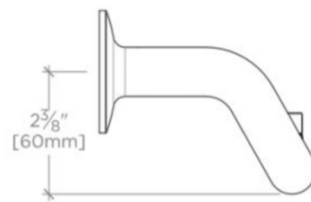

.25

PTPH20

.25 Wall Mounted One Arm Paper Holder

SHOWN IN .25 WALL MOUNTED ONE ARM PAPER HOLDER| PTPH20

TECHNICAL DETAILS

Escutcheon Primary Material: Brass
Depth / Width: 108 mm
Height: 89 mm
Installation Type: Wall Mounted
Length: 197 mm
Primary Material: Brass
Suggested Application: Bath

INSPIRATION

.25 is the ultimate in utilitarian elegance: A simple and understated design that is equally functional and beautiful.

PRODUCT FEATURES

7 3/4" x 4 1/4" x 3 1/2"

Wall Mounted

Single Arm

Brass Construction

.25

PTPH20

.25 Wall Mounted One Arm Paper Holder

TOP VIEW

SCALE: 3"=1'-0"

FRONT VIEW

SCALE: 3"=1'-0"

SIDE VIEW

SCALE: 3"=1'-0"