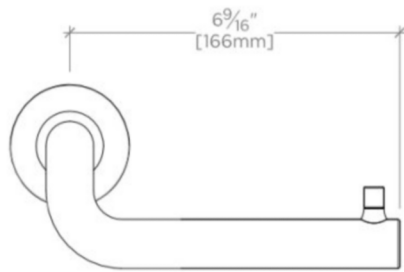

.25

PTPH20

.25 Wall Mounted One Arm Paper Holder

SHOWN IN .25 WALL MOUNTED ONE ARM PAPER HOLDER| PTPH20

TECHNICAL DETAILS

Escutcheon Primary Material: Brass
Depth / Width: 108 mm
Height: 89 mm
Installation Type: Wall Mounted
Length: 197 mm
Primary Material: Brass
Suggested Application: Bath

INSPIRATION

.25 is the ultimate in utilitarian elegance: A simple and understated design that is equally functional and beautiful.

PRODUCT FEATURES

7 3/4" x 4 1/4" x 3 1/2"

Wall Mounted

Single Arm

Brass Construction

.25

PTPH20

.25 Wall Mounted One Arm Paper Holder

TOP VIEW

SCALE: 3"=1'-0"

FRONT VIEW

SCALE: 3"=1'-0"

SIDE VIEW

SCALE: 3"=1'-0"