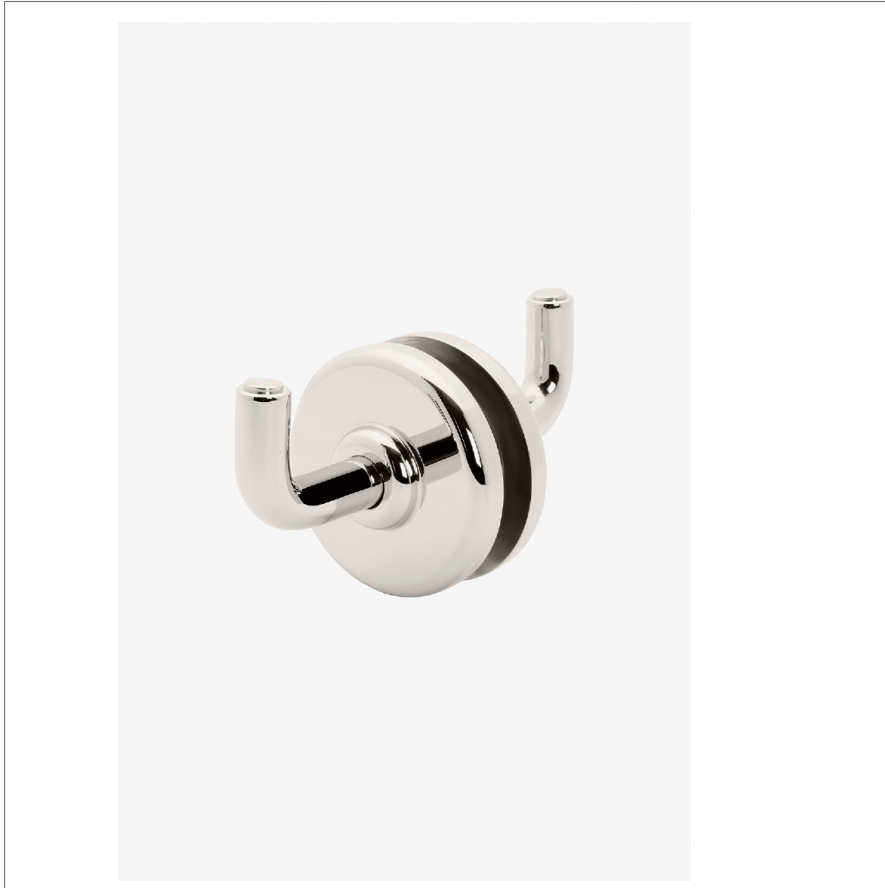

Ludlow

LD15G2

Ludlow Volta Double Sided Glass Mounted Hook

SHOWN IN LUDLOW VOLTA DOUBLE SIDED GLASS MOUNTED HOOK | LD15G2

TECHNICAL DETAILS

INSPIRATION

Our fresh take on American industrial design features comes in two styles, each of them clean-lined, versatile and unique to Waterworks. Choose from original Ludlow, featuring a square plate and exposed screws, and Ludlow Volta, with a round escutcheon for a softer, more transitional feel.

CODES & STANDARDS

PRODUCT FEATURES

All mounting hardware included

Solid brass construction

Can accommodate glass thickness between 1/4" [6mm] to 3/4" [19mm]

Stocked in a Chrome, Nickel and Brass

CERTIFICATIONS

PRODUCT (NOTES)

Ludlow

LD15G2

Ludlow Volta Double Sided Glass Mounted Hook

† THIS PRODUCT CAN BE INSTALLED ON GLASS THAT IS
1/4" [6mm], 3/8" [10mm], 1/2" [13mm], OR 3/4" [19mm].

TOP VIEW SCALE: 6"=1'-0"

FRONT VIEW SCALE: 6"=1'-0"

SIDE VIEW SCALE: 6"=1'-0"