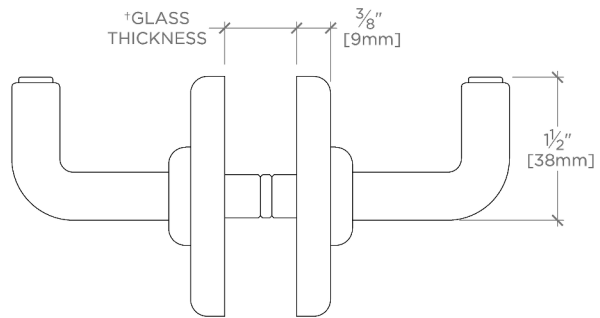

CODES & STANDARDS

PRODUCT FEATURES

All mounting hardware included

Solid brass construction

Can accommodate glass thickness between 1/4" [6mm] to 3/4" [19mm]

Stocked in a Chrome, Nickel and Brass

CERTIFICATIONS

PRODUCT (NOTES)

Ludlow

LD15G2

Ludlow Volta Double Sided Glass Mounted Hook

† THIS PRODUCT CAN BE INSTALLED ON GLASS THAT IS
1/4" [6mm], 3/8" [10mm], 1/2" [13mm], OR 3/4" [19mm].

TOP VIEW SCALE: 6"=1'-0"

FRONT VIEW SCALE: 6"=1'-0"

SIDE VIEW SCALE: 6"=1'-0"