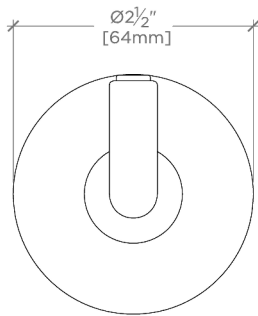

CODES & STANDARDS

PRODUCT FEATURES

All mounting hardware included

Solid brass construction

Can accommodate glass thickness between 1/4" [6mm] to 3/4" [19mm]

Stocked in a Chrome, Nickel and Brass

CERTIFICATIONS

PRODUCT (NOTES)

Ludlow

LD15G2

Ludlow Volta Double Sided Glass Mounted Hook

† THIS PRODUCT CAN BE INSTALLED ON GLASS THAT IS
1/4" [6mm], 3/8" [10mm], 1/2" [13mm], OR 3/4" [19mm].

TOP VIEW SCALE: 6"=1'-0"

FRONT VIEW SCALE: 6"=1'-0"

SIDE VIEW SCALE: 6"=1'-0"