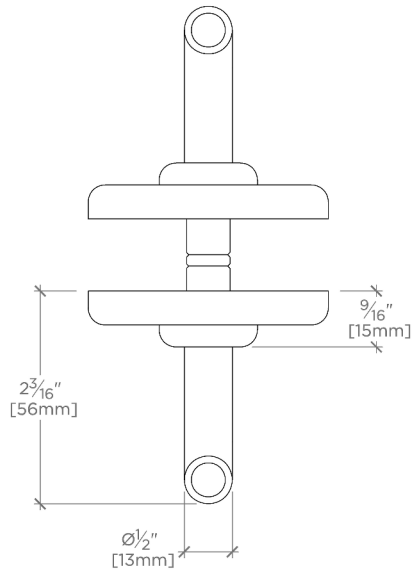

Ludlow

LD15G2

Ludlow Volta Double Sided Glass Mounted Hook

SHOWN IN LUDLOW VOLTA DOUBLE SIDED GLASS MOUNTED HOOK | LD15G2

TECHNICAL DETAILS

INSPIRATION

Our fresh take on American industrial design features comes in two styles, each of them clean-lined, versatile and unique to Waterworks. Choose from original Ludlow, featuring a square plate and exposed screws, and Ludlow Volta, with a round escutcheon for a softer, more transitional feel.

CODES & STANDARDS

PRODUCT FEATURES

All mounting hardware included

Solid brass construction

Can accommodate glass thickness between 1/4" [6mm] to 3/4" [19mm]

Stocked in a Chrome, Nickel and Brass

CERTIFICATIONS

PRODUCT (NOTES)

Ludlow

LD15G2

Ludlow Volta Double Sided Glass Mounted Hook

† THIS PRODUCT CAN BE INSTALLED ON GLASS THAT IS
1/4" [6mm], 3/8" [10mm], 1/2" [13mm], OR 3/4" [19mm].

TOP VIEW SCALE: 6"=1'-0"

FRONT VIEW SCALE: 6"=1'-0"

SIDE VIEW SCALE: 6"=1'-0"