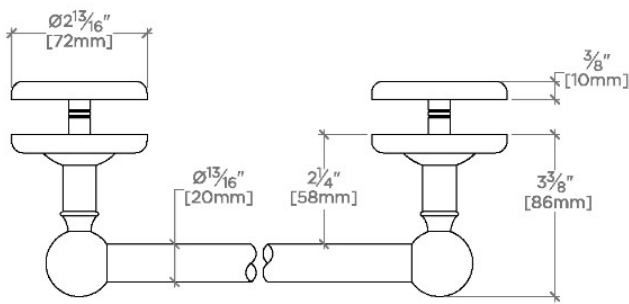

Regulator

RG24G1

Regulator 24" Single Sided Glass Mounted Towel Bar

SHOWN IN REGULATOR 24" SINGLE SIDED GLASS MOUNTED TOWEL BAR | RG24G1

TECHNICAL DETAILS

INSPIRATION

A play on industrial controls from the early 1900s, when pride was lavished on parts. Translated to handcrafted, fittings project rugged beauty through powerful, detailed shapes.

CODES & STANDARDS

PRODUCT FEATURES

Solid Brass Construction

Glass Mounted

Can accommodate glass thickness between 1/4" [6mm] to 3/4" [19mm]

Stocked in Nickel and Chrome

CERTIFICATIONS

PRODUCT (NOTES)

Regulator

RG24G1

Regulator 24" Single Sided Glass Mounted Towel Bar

† THIS PRODUCT CAN BE INSTALLED ON GLASS THAT IS
1/4" [6mm], 3/8" [10mm], 1/2" [13mm], OR 3/4" [19mm].

TOP VIEW

SCALE: 3"=1'-0"

FRONT VIEW

SCALE: 3"=1'-0"

SIDE VIEW

SCALE: 3"=1'-0"