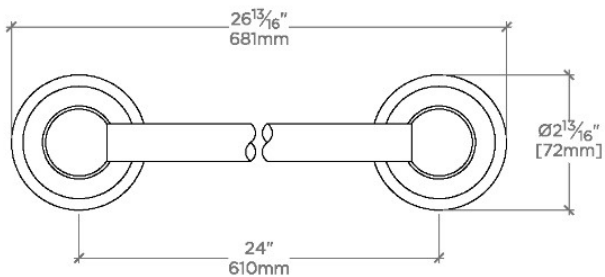

Regulator

RG24G1

Regulator 24" Single Sided Glass Mounted Towel Bar

SHOWN IN REGULATOR 24" SINGLE SIDED GLASS MOUNTED TOWEL BAR | RG24G1

TECHNICAL DETAILS

INSPIRATION

A play on industrial controls from the early 1900s, when pride was lavished on parts. Translated to handcrafted, fittings project rugged beauty through powerful, detailed shapes.

CODES & STANDARDS

PRODUCT FEATURES

Solid Brass Construction

Glass Mounted

Can accommodate glass thickness between 1/4" [6mm] to 3/4" [19mm]

Stocked in Nickel and Chrome

CERTIFICATIONS

PRODUCT (NOTES)

Regulator

RG24G1

Regulator 24" Single Sided Glass Mounted Towel Bar

† THIS PRODUCT CAN BE INSTALLED ON GLASS THAT IS
1/4" [6mm], 3/8" [10mm], 1/2" [13mm], OR 3/4" [19mm].

TOP VIEW

SCALE: 3"=1'-0"

FRONT VIEW

SCALE: 3"=1'-0"

SIDE VIEW

SCALE: 3"=1'-0"