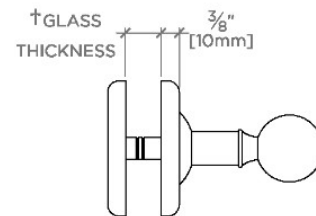

Regulator

RG24G1

Regulator 24" Single Sided Glass Mounted Towel Bar

SHOWN IN REGULATOR 24" SINGLE SIDED GLASS MOUNTED TOWEL BAR | RG24G1

TECHNICAL DETAILS

INSPIRATION

A play on industrial controls from the early 1900s, when pride was lavished on parts. Translated to handcrafted, fittings project rugged beauty through powerful, detailed shapes.

CODES & STANDARDS

PRODUCT FEATURES

Solid Brass Construction

Glass Mounted

Can accommodate glass thickness between 1/4" [6mm] to 3/4" [19mm]

Stocked in Nickel and Chrome

CERTIFICATIONS

PRODUCT (NOTES)

Regulator

RG24G1

Regulator 24" Single Sided Glass Mounted Towel Bar

† THIS PRODUCT CAN BE INSTALLED ON GLASS THAT IS
1/4" [6mm], 3/8" [10mm], 1/2" [13mm], OR 3/4" [19mm].

TOP VIEW

SCALE: 3"=1'-0"

FRONT VIEW

SCALE: 3"=1'-0"

SIDE VIEW

SCALE: 3"=1'-0"