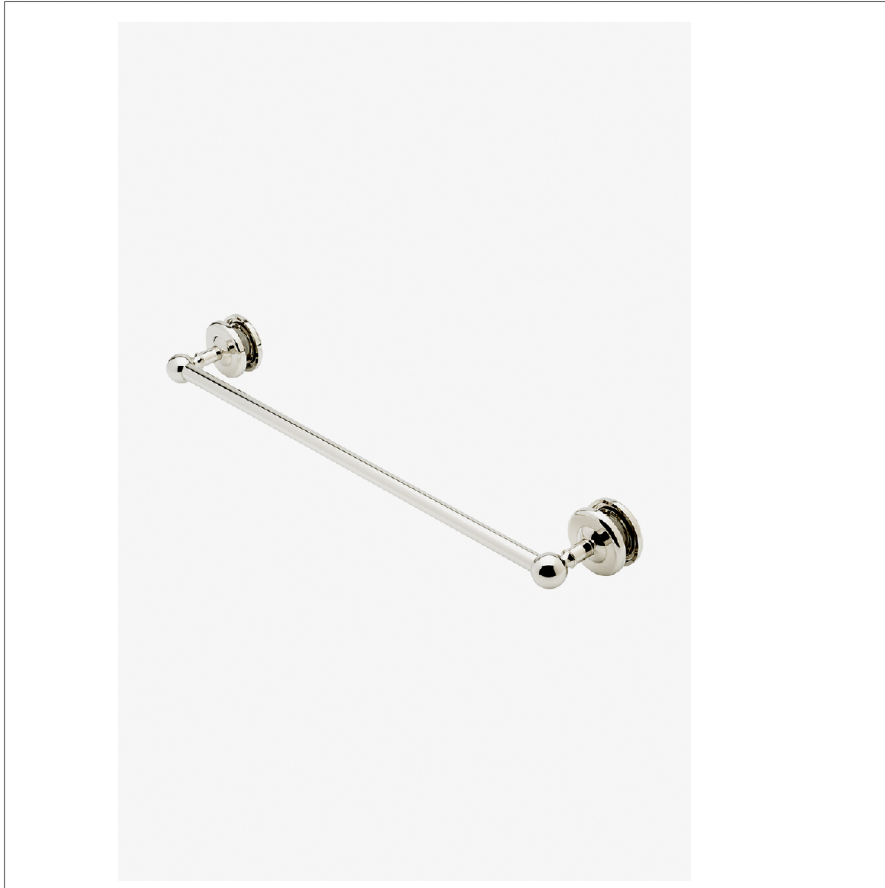

Regulator

RG24G1

Regulator 24" Single Sided Glass Mounted Towel Bar

SHOWN IN REGULATOR 24" SINGLE SIDED GLASS MOUNTED TOWEL BAR | RG24G1

TECHNICAL DETAILS

INSPIRATION

A play on industrial controls from the early 1900s, when pride was lavished on parts. Translated to handcrafted, fittings project rugged beauty through powerful, detailed shapes.

CODES & STANDARDS

PRODUCT FEATURES

Solid Brass Construction

Glass Mounted

Can accommodate glass thickness between 1/4" [6mm] to 3/4" [19mm]

Stocked in Nickel and Chrome

CERTIFICATIONS

PRODUCT (NOTES)

Regulator

RG24G1

Regulator 24" Single Sided Glass Mounted Towel Bar

† THIS PRODUCT CAN BE INSTALLED ON GLASS THAT IS
1/4" [6mm], 3/8" [10mm], 1/2" [13mm], OR 3/4" [19mm].

TOP VIEW

SCALE: 3"=1'-0"

FRONT VIEW

SCALE: 3"=1'-0"

SIDE VIEW

SCALE: 3"=1'-0"