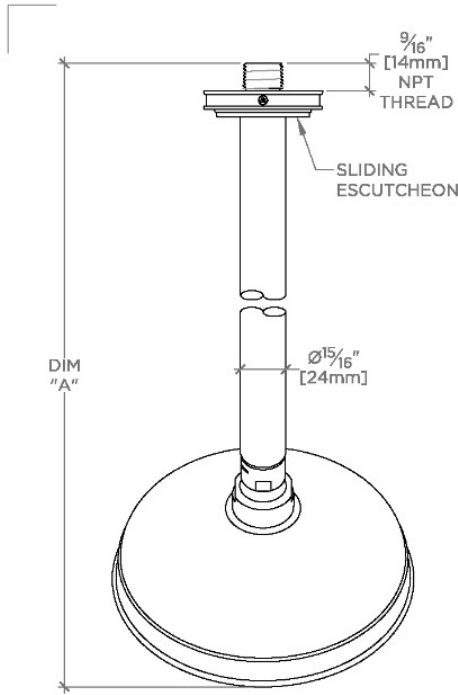

### TECHNICAL DETAILS

Adjustable Versus Fixed Spray: Fixed  
 Fittings Hole Diameter: 1 1/4"  
 Flow Restriction Options: 1.5, 1.75, 2.0  
 Inlet Connection Size: 1/2"  
 Inlet Connection Type: Male NPT  
 Pivot: Y  
 Primary Material: Brass  
 Restricted Maximum Flow Rate: 1.75 gpm  
 Water Pressure Maximum: 85.0 psi  
 Water Pressure Minimum: 20.0 psi  
 Water Pressure Recommended: 45.0 psi

### PRODUCT FEATURES

- Made of Brass
- Features a swivel 6" showerhead with easy clean rubber nozzles
- Includes a 8" wall mounted 45 degree shower arm
- Stocked in Brass, Chrome, Nickel and Matte Nickel
- Showerhead available in 1.75gpm (6.6L/min) flow rate

## BOULEVARD

BDS165

Boulevard 6" Showerhead with 8" Wall Mounted 45 Degree Shower Arm

TOP VIEW

SCALE: 3"=1'-0"

| STYLE NO. | DIM "A"         | DIM "B"         |
|-----------|-----------------|-----------------|
| BDS165    | 13 3/8" [334mm] | 8 1/4" [209mm]  |
| BDS166    | 15 5/8" [384mm] | 10 1/4" [260mm] |

FRONT VIEW

SCALE: 3"=1'-0"

SIDE VIEW

SCALE: 3"=1'-0"