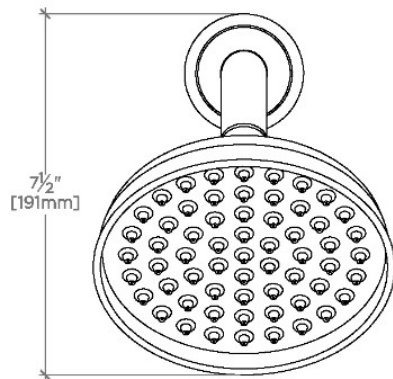

## BOULEVARD

BDS165

Boulevard 6" Showerhead with 8" Wall Mounted 45 Degree Shower Arm

SHOWN IN BOULEVARD 6" SHOWERHEAD WITH 8" WALL MOUNTED 45 DEGREE SHOWER ARM | BDS165

### TECHNICAL DETAILS

Adjustable Versus Fixed Spray: Fixed  
 Fittings Hole Diameter: 1 1/4"  
 Flow Restriction Options: 1.5, 1.75, 2.0  
 Inlet Connection Size: 1/2"  
 Inlet Connection Type: Male NPT  
 Pivot: Y  
 Primary Material: Brass  
 Restricted Maximum Flow Rate: 1.75 gpm  
 Water Pressure Maximum: 85.0 psi  
 Water Pressure Minimum: 20.0 psi  
 Water Pressure Recommended: 45.0 psi

## BOULEVARD

BDS165

Boulevard 6" Showerhead with 8" Wall Mounted 45 Degree Shower Arm

TOP VIEW

SCALE: 3"=1'-0"

| STYLE NO. | DIM "A"         | DIM "B"         |
|-----------|-----------------|-----------------|
| BDS165    | 13 3/8" [334mm] | 8 1/4" [209mm]  |
| BDS166    | 15 5/8" [384mm] | 10 1/4" [260mm] |

FRONT VIEW

SCALE: 3"=1'-0"

SIDE VIEW

SCALE: 3"=1'-0"