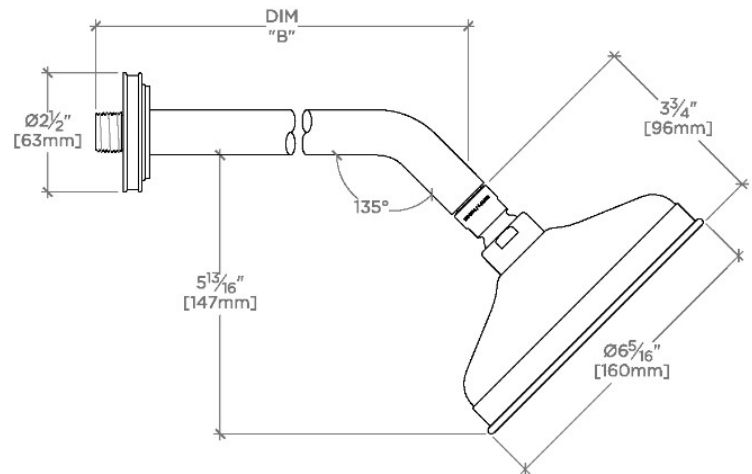

## BOULEVARD

BDS165

Boulevard 6" Showerhead with 8" Wall Mounted 45 Degree Shower Arm

SHOWN IN BOULEVARD 6" SHOWERHEAD WITH 8" WALL MOUNTED 45 DEGREE SHOWER ARM | BDS165

### TECHNICAL DETAILS

Adjustable Versus Fixed Spray: Fixed  
 Fittings Hole Diameter: 1 1/4"  
 Flow Restriction Options: 1.5, 1.75, 2.0  
 Inlet Connection Size: 1/2"  
 Inlet Connection Type: Male NPT  
 Pivot: Y  
 Primary Material: Brass  
 Restricted Maximum Flow Rate: 1.75 gpm  
 Water Pressure Maximum: 85.0 psi  
 Water Pressure Minimum: 20.0 psi  
 Water Pressure Recommended: 45.0 psi

## BOULEVARD

BDS165

Boulevard 6" Showerhead with 8" Wall Mounted 45 Degree Shower Arm

TOP VIEW

SCALE: 3"=1'-0"

| STYLE NO. | DIM "A"         | DIM "B"         |
|-----------|-----------------|-----------------|
| BDS165    | 13 3/8" [334mm] | 8 1/4" [209mm]  |
| BDS166    | 15 5/8" [384mm] | 10 1/4" [260mm] |

FRONT VIEW

SCALE: 3"=1'-0"

SIDE VIEW

SCALE: 3"=1'-0"