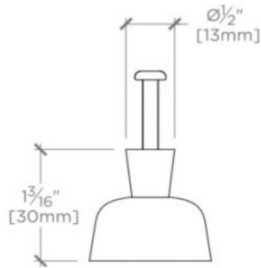

BOND

Bond 1 1/4" Concave Knob

BNHW02

FILEDESCRIPTION

TECHNICAL DETAILS

Hardware Primary Material: Brass
Hardware Shape: Knob

INSPIRATION

Modern bath designs infused with rare soul and artistry. Explore a range of statement-making elements: fittings, washstands, mirrors and more.

PRODUCT FEATURES

Solid brass

Machined and hand-finished

Made in the UK

Includes per fixing: M4 1" Screw and M4 1 1/2" screw

BOND

BNHW02

Bond 1 1/4" Concave Knob

MOUNTING HARDWARE INCLUDED		
STYLE #	DESCRIPTION	QTY.
998815	Service Parts M4 Pan Head Slot 1" Machine Screw	1
998816	Service Parts M4 Pan Head Slot 1 1/2" Machine Screw	1

TOP VIEW SCALE: 6"=1'-0"

ISO VIEW SCALE: 6"=1'-0"

FRONT VIEW SCALE: 6"=1'-0"

SIDE VIEW SCALE: 6"=1'-0"