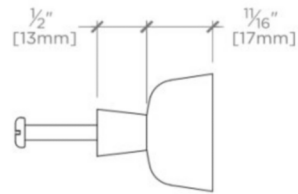

MOUNTING HARDWARE INCLUDED		
STYLE #	DESCRIPTION	QTY.
998815	Service Parts M4 Pan Head Slot 1" Machine Screw	1
998816	Service Parts M4 Pan Head Slot 1 1/2" Machine Screw	1

TOP VIEW SCALE: 6"=1'-0"

ISO VIEW SCALE: 6"=1'-0"

FRONT VIEW SCALE: 6"=1'-0"

SIDE VIEW SCALE: 6"=1'-0"