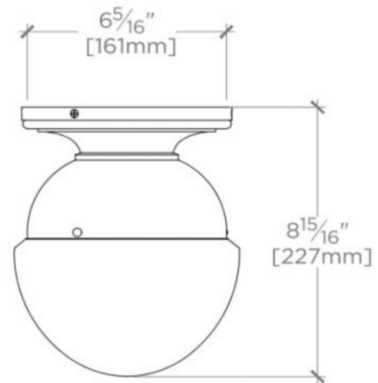

### TECHNICAL DETAILS

Ambient / Task: Ambient  
Bulb Base Size: E27  
Bulb Type: A19  
Depth / Width: 183 mm  
Height: 229 mm  
Installation Type: Ceiling Mounted  
Interior / Exterior Application: Interior Only  
Junction Box Orientation: Any  
Light Direction: Downward  
Number of Bulbs: One  
Primary Material: Brass  
Safety Warnings: Do not exceed max wattage.  
Shade Finish: White  
Shade Fitter Size: 0 mm  
Shade Material: Blown Glass  
Shade Shape: Round  
Voltage: 240.0  
Wet / Dry: Damp or Dry

## FR05LT

Foro Ceiling Flush Mount Small with Glass Shade

TOP VIEW

SCALE: 2"=1'-0"

MOUNTING PLATE

SCALE: 2"=1'-0"

FRONT VIEW

SCALE: 2"=1'-0"

SIDE VIEW

SCALE: 2"=1'-0"