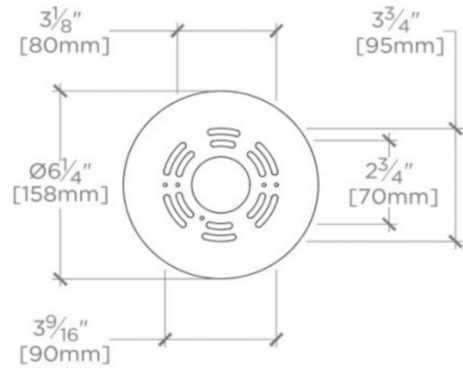

### TECHNICAL DETAILS

Ambient / Task: Ambient  
Bulb Base Size: E27  
Bulb Type: A19  
Depth / Width: 183 mm  
Height: 229 mm  
Installation Type: Ceiling Mounted  
Interior / Exterior Application: Interior Only  
Junction Box Orientation: Any  
Light Direction: Downward  
Number of Bulbs: One  
Primary Material: Brass  
Safety Warnings: Do not exceed max wattage.  
Shade Finish: White  
Shade Fitter Size: 0 mm  
Shade Material: Blown Glass  
Shade Shape: Round  
Voltage: 240.0  
Wet / Dry: Damp or Dry

## FR05LT

Foro Ceiling Flush Mount Small with Glass Shade

TOP VIEW

SCALE: 2"=1'-0"

MOUNTING PLATE

SCALE: 2"=1'-0"

FRONT VIEW

SCALE: 2"=1'-0"

SIDE VIEW

SCALE: 2"=1'-0"