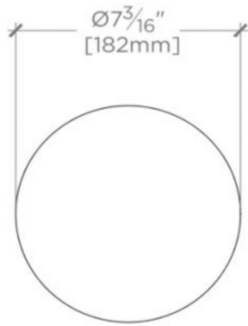

### TECHNICAL DETAILS

Ambient / Task: Ambient  
Bulb Base Size: E27  
Bulb Type: A19  
Depth / Width: 183 mm  
Height: 229 mm  
Installation Type: Ceiling Mounted  
Interior / Exterior Application: Interior Only  
Junction Box Orientation: Any  
Light Direction: Downward  
Number of Bulbs: One  
Primary Material: Brass  
Safety Warnings: Do not exceed max wattage.  
Shade Finish: White  
Shade Fitter Size: 0 mm  
Shade Material: Blown Glass  
Shade Shape: Round  
Voltage: 240.0  
Wet / Dry: Damp or Dry

## FR05LT

Foro Ceiling Flush Mount Small with Glass Shade

TOP VIEW

SCALE: 2"=1'-0"

MOUNTING PLATE

SCALE: 2"=1'-0"

FRONT VIEW

SCALE: 2"=1'-0"

SIDE VIEW

SCALE: 2"=1'-0"