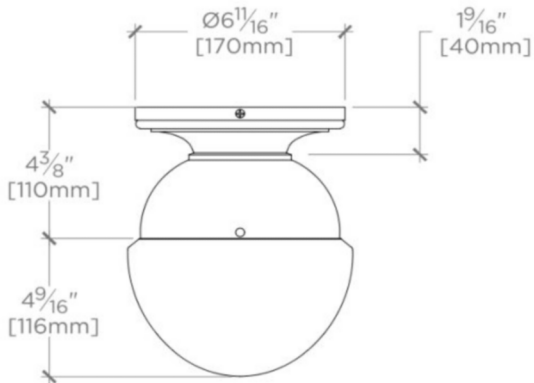

### TECHNICAL DETAILS

Ambient / Task: Ambient  
Bulb Base Size: E27  
Bulb Type: A19  
Depth / Width: 183 mm  
Height: 229 mm  
Installation Type: Ceiling Mounted  
Interior / Exterior Application: Interior Only  
Junction Box Orientation: Any  
Light Direction: Downward  
Number of Bulbs: One  
Primary Material: Brass  
Safety Warnings: Do not exceed max wattage.  
Shade Finish: White  
Shade Fitter Size: 0 mm  
Shade Material: Blown Glass  
Shade Shape: Round  
Voltage: 240.0  
Wet / Dry: Damp or Dry

## FR05LT

Foro Ceiling Flush Mount Small with Glass Shade

TOP VIEW

SCALE: 2"=1'-0"

MOUNTING PLATE

SCALE: 2"=1'-0"

FRONT VIEW

SCALE: 2"=1'-0"

SIDE VIEW

SCALE: 2"=1'-0"