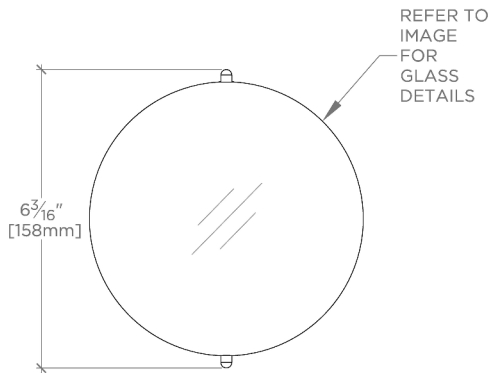

### TECHNICAL DETAILS

Ambient Task: Ambient  
 Depth/Width: 3 1/2"  
 Height: 5 3/4"  
 Installation Type: Wall or ceiling mounted  
 Interior Exterior Application: Interior Only  
 Length: 5 3/4"  
 Light Direction: Omnidirectional from wall surface  
 Orientation: Vertical or Horizontal  
 Primary Material: Brass/Murano Glass  
 Safety Warnings: Do not exceed max wattage.  
 Shade Finish: Clear  
 Shade Material: Glass  
 Voltage: 240  
 Wet/Dry: Damp or Dry

## LUCIA

LU02LT

Lucia Wall / Ceiling Small Round Flush Mount with Battuto  
Murano Glass Diffuser

TOP VIEW

SCALE: 3"=1'-0"

MOUNTING PLATE

SCALE: 3"=1'-0"

FRONT VIEW

SCALE: 3"=1'-0"

SIDE VIEW

SCALE: 3"=1'-0"