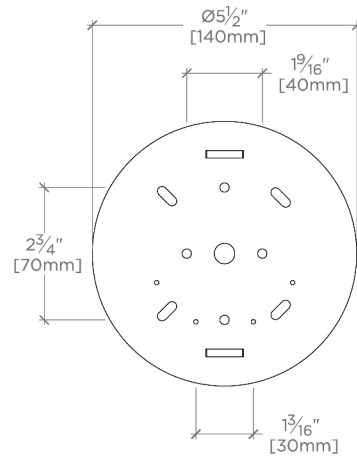

### TECHNICAL DETAILS

Ambient Task: Ambient  
 Depth/Width: 3 1/2"  
 Height: 5 3/4"  
 Installation Type: Wall or ceiling mounted  
 Interior Exterior Application: Interior Only  
 Length: 5 3/4"  
 Light Direction: Omnidirectional from wall surface  
 Orientation: Vertical or Horizontal  
 Primary Material: Brass/Murano Glass  
 Safety Warnings: Do not exceed max wattage.  
 Shade Finish: Clear  
 Shade Material: Glass  
 Voltage: 240  
 Wet/Dry: Damp or Dry

## LUCIA

LU02LT

Lucia Wall / Ceiling Small Round Flush Mount with Battuto  
Murano Glass Diffuser

TOP VIEW

SCALE: 3"=1'-0"

MOUNTING PLATE

SCALE: 3"=1'-0"

FRONT VIEW

SCALE: 3"=1'-0"

SIDE VIEW

SCALE: 3"=1'-0"