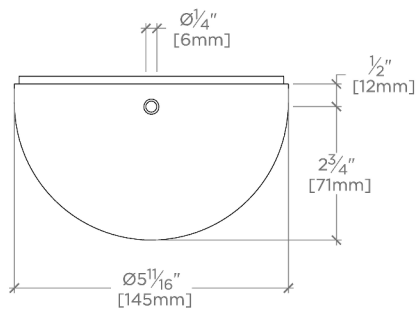

### TECHNICAL DETAILS

Ambient Task: Ambient  
 Depth/Width: 3 1/2"  
 Height: 5 3/4"  
 Installation Type: Wall or ceiling mounted  
 Interior Exterior Application: Interior Only  
 Length: 5 3/4"  
 Light Direction: Omnidirectional from wall surface  
 Orientation: Vertical or Horizontal  
 Primary Material: Brass/Murano Glass  
 Safety Warnings: Do not exceed max wattage.  
 Shade Finish: Clear  
 Shade Material: Glass  
 Voltage: 240  
 Wet/Dry: Damp or Dry

## LUCIA

LU02LT

Lucia Wall / Ceiling Small Round Flush Mount with Battuto  
Murano Glass Diffuser

TOP VIEW

SCALE: 3"=1'-0"

MOUNTING PLATE

SCALE: 3"=1'-0"

FRONT VIEW

SCALE: 3"=1'-0"

SIDE VIEW

SCALE: 3"=1'-0"