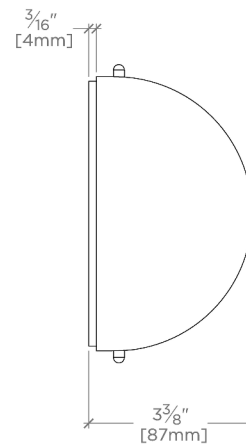

### TECHNICAL DETAILS

Ambient Task: Ambient  
 Depth/Width: 3 1/2"  
 Height: 5 3/4"  
 Installation Type: Wall or ceiling mounted  
 Interior Exterior Application: Interior Only  
 Length: 5 3/4"  
 Light Direction: Omnidirectional from wall surface  
 Orientation: Vertical or Horizontal  
 Primary Material: Brass/Murano Glass  
 Safety Warnings: Do not exceed max wattage.  
 Shade Finish: Clear  
 Shade Material: Glass  
 Voltage: 240  
 Wet/Dry: Damp or Dry

## LUCIA

LU02LT

Lucia Wall / Ceiling Small Round Flush Mount with Battuto  
Murano Glass Diffuser

TOP VIEW

SCALE: 3"=1'-0"

MOUNTING PLATE

SCALE: 3"=1'-0"

FRONT VIEW

SCALE: 3"=1'-0"

SIDE VIEW

SCALE: 3"=1'-0"