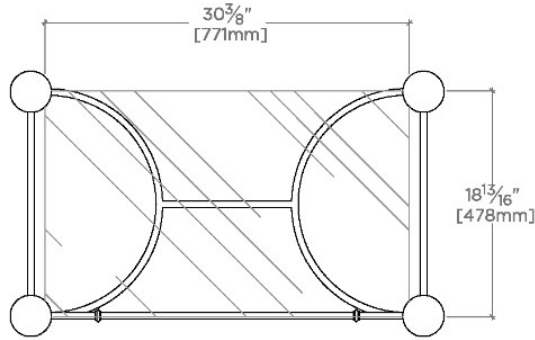

### PRODUCT FEATURES

- Solid Brass
- Lower glass shelf for storage
- Top and sink sold separately
- Custom sizes not available

## Pelham

100519

Pelham Metal Four Leg Single Washstand 36 3/16" x 22 3/16"  
x 32 5/16"

TOP VIEW

SCALE: 3/4"=1'-0"

FRONT VIEW

SCALE: 3/4"=1'-0"

SIDE VIEW

SCALE: 3/4"=1'-0"