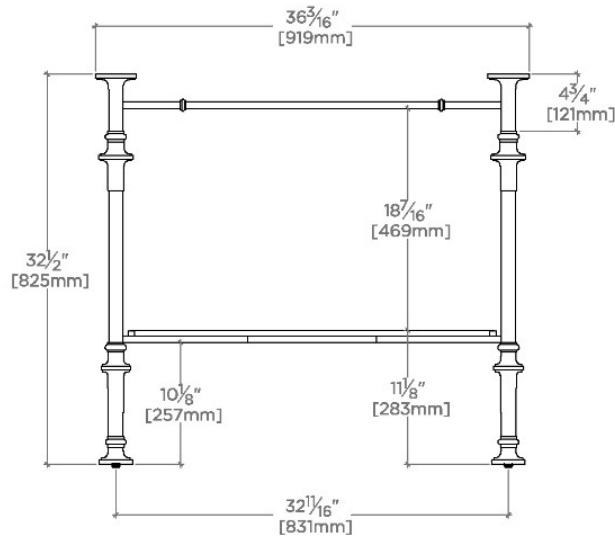

## Pelham

100519

Pelham Metal Four Leg Single Washstand 36 3/16" x 22 3/16"  
x 32 5/16"

TOP VIEW

SCALE: 3/4"=1'-0"

FRONT VIEW

SCALE: 3/4"=1'-0"

SIDE VIEW

SCALE: 3/4"=1'-0"