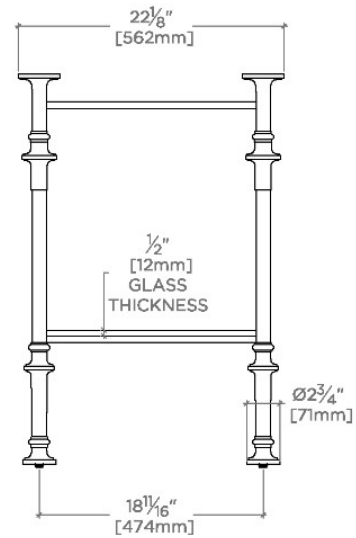

## Pelham

100519

Pelham Metal Four Leg Single Washstand 36 3/16" x 22 3/16"  
x 32 5/16"

TOP VIEW

SCALE: 3/4"=1'-0"

FRONT VIEW

SCALE: 3/4"=1'-0"

SIDE VIEW

SCALE: 3/4"=1'-0"