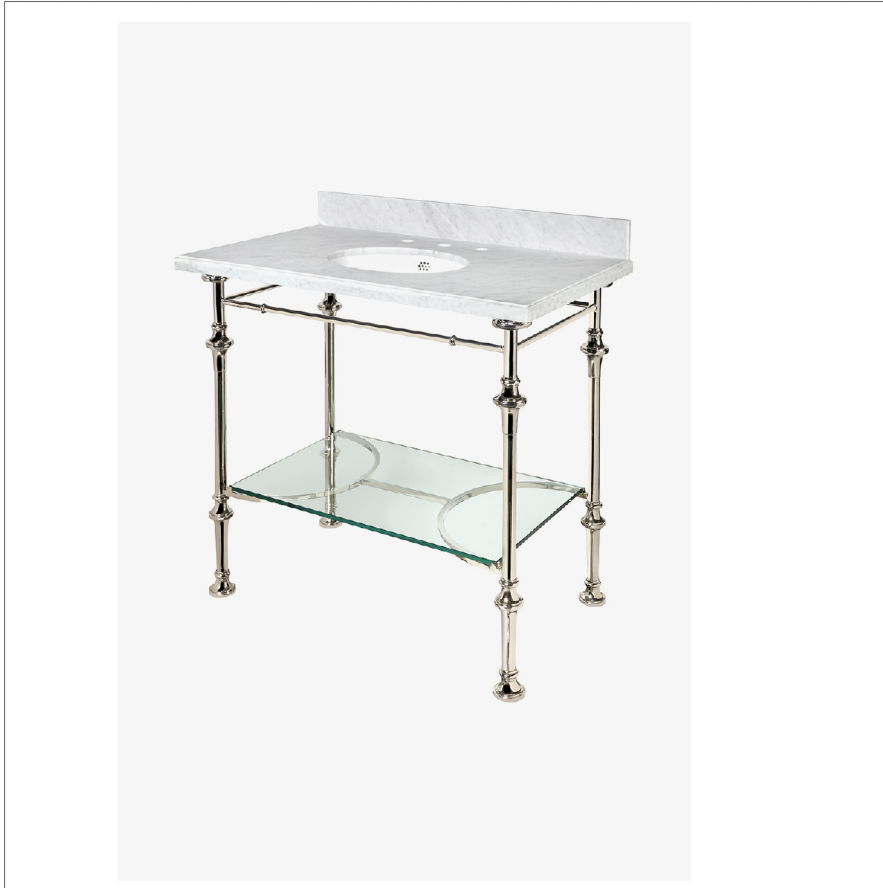

## Pelham

100519

Pelham Metal Four Leg Single Washstand 36 3/16" x 22 3/16"  
x 32 5/16"

SHOWN IN PELHAM METAL FOUR LEG SINGLE WASHSTAND 36 3/16" X 22 3/16" X 32 5/16" | 100519

### TECHNICAL DETAILS

ADA Compliance: No  
Adjustable Levelers Feet: N  
Leg Material: Metal  
Number Of Legs: Four  
Primary Material: Brass  
Sink Visibility: N

### INSPIRATION

A streamlined washstand with a beautifully detailed, solid brass base ? ideal for enriching traditional or transitional baths.

### PRODUCT FEATURES

- Solid Brass
- Lower glass shelf for storage
- Top and sink sold separately
- Custom sizes not available