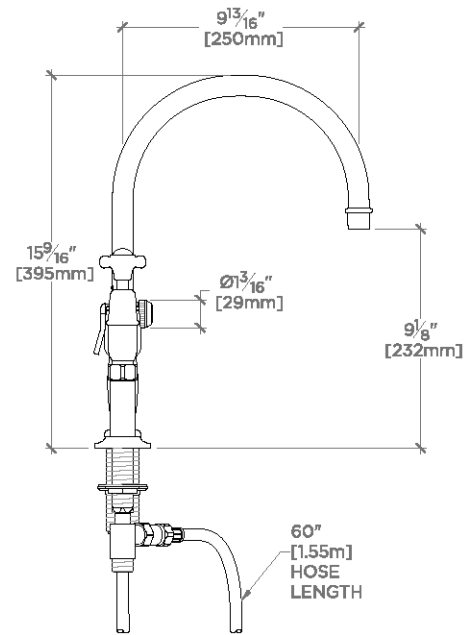

TECHNICAL DETAILS

ADA Compliance: Yes
 Depth/Width: 11 5/8"
 Height: 15 9/16"
 Integrated Diverter: Y
 Primary Material: Brass
 Restricted Maximum Flow Rate: 1.75 gpm
 Spout Swivel: Y
 Suggested Application: Bar, Kitchen, Laundry

WATERWORKS

EASTON

EAKM31

Easton Classic Two Hole Bridge Kitchen Faucet, Metal Cross
Handles and White Porcelain Spray

TOP VIEW

SCALE: 1/2"=1'-0"

FRONT VIEW

SCALE: 1/2"=1'-0"

SIDE VIEW

SCALE: 1/2"=1'-0"