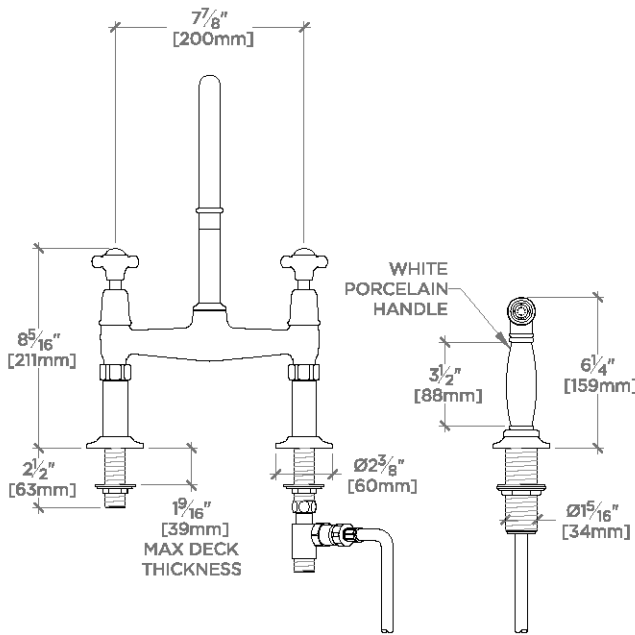

TECHNICAL DETAILS

ADA Compliance: Yes
 Depth/Width: 11 5/8"
 Height: 15 9/16"
 Integrated Diverter: Y
 Primary Material: Brass
 Restricted Maximum Flow Rate: 1.75 gpm
 Spout Swivel: Y
 Suggested Application: Bar, Kitchen, Laundry

WATERWORKS

EASTON

EAKM31

Easton Classic Two Hole Bridge Kitchen Faucet, Metal Cross
Handles and White Porcelain Spray

TOP VIEW

SCALE: 1/2"=1'-0"

FRONT VIEW

SCALE: 1/2"=1'-0"

SIDE VIEW

SCALE: 1/2"=1'-0"