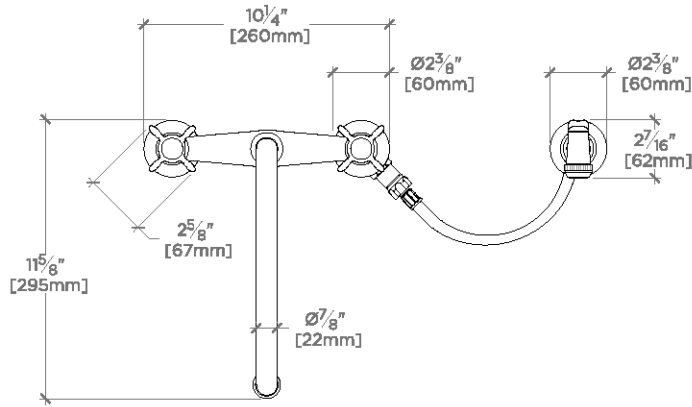

TECHNICAL DETAILS

ADA Compliance: Yes
 Depth/Width: 11 5/8"
 Height: 15 9/16"
 Integrated Diverter: Y
 Primary Material: Brass
 Restricted Maximum Flow Rate: 1.75 gpm
 Spout Swivel: Y
 Suggested Application: Bar, Kitchen, Laundry

WATERWORKS

EASTON

EAKM31

Easton Classic Two Hole Bridge Kitchen Faucet, Metal Cross
Handles and White Porcelain Spray

TOP VIEW

SCALE: 1/2"=1'-0"

FRONT VIEW

SCALE: 1/2"=1'-0"

SIDE VIEW

SCALE: 1/2"=1'-0"