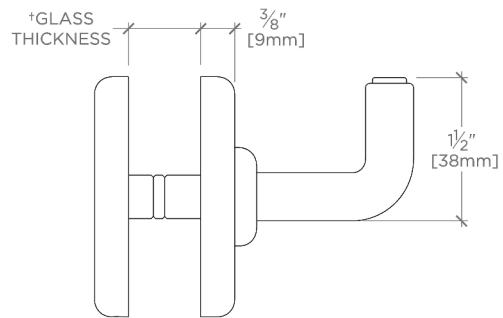

CODES & STANDARDS

PRODUCT FEATURES

All mounting hardware included

Solid brass construction

Can accommodate glass thickness between 1/4" [6mm] to 3/4" [19mm]

Stocked in a Chrome, Nickel and Brass

CERTIFICATIONS

PRODUCT (NOTES)

Ludlow

LD15G1

Ludlow Volta Single Sided Glass Mounted Hook

† THIS PRODUCT CAN BE INSTALLED ON GLASS THAT IS
1/4" [6mm], 3/8" [10mm], 1/2" [13mm], OR 3/4" [19mm].

TOP VIEW SCALE: 6"=1'-0"

BACK VIEW ON DISC

FRONT VIEW SCALE: 6"=1'-0"

SIDE VIEW SCALE: 6"=1'-0"