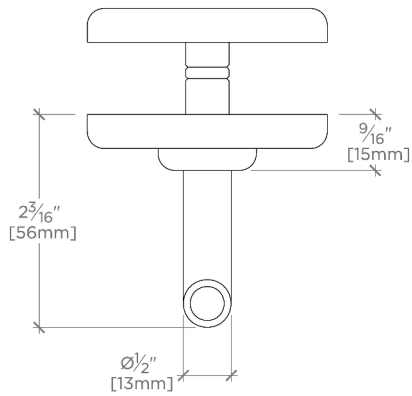

Ludlow

LD15G1

Ludlow Volta Single Sided Glass Mounted Hook

SHOWN IN LUDLOW VOLTA SINGLE SIDED GLASS MOUNTED HOOK | LD15G1

TECHNICAL DETAILS

INSPIRATION

Our fresh take on American industrial design features comes in two styles, each of them clean-lined, versatile and unique to Waterworks. Choose from original Ludlow, featuring a square plate and exposed screws, and Ludlow Volta, with a round escutcheon for a softer, more transitional feel.

CODES & STANDARDS

PRODUCT FEATURES

All mounting hardware included

Solid brass construction

Can accommodate glass thickness between 1/4" [6mm] to 3/4" [19mm]

Stocked in a Chrome, Nickel and Brass

CERTIFICATIONS

PRODUCT (NOTES)

Ludlow

LD15G1

Ludlow Volta Single Sided Glass Mounted Hook

† THIS PRODUCT CAN BE INSTALLED ON GLASS THAT IS
1/4" [6mm], 3/8" [10mm], 1/2" [13mm], OR 3/4" [19mm].

TOP VIEW SCALE: 6"=1'-0"

BACK VIEW ON DISC

FRONT VIEW SCALE: 6"=1'-0"

SIDE VIEW SCALE: 6"=1'-0"