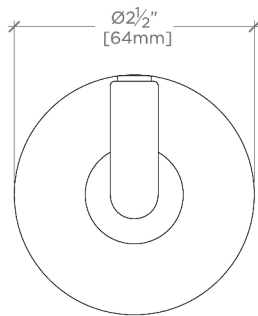

CODES & STANDARDS

PRODUCT FEATURES

All mounting hardware included

Solid brass construction

Can accommodate glass thickness between 1/4" [6mm] to 3/4" [19mm]

Stocked in a Chrome, Nickel and Brass

CERTIFICATIONS

PRODUCT (NOTES)

Ludlow

LD15G1

Ludlow Volta Single Sided Glass Mounted Hook

† THIS PRODUCT CAN BE INSTALLED ON GLASS THAT IS
1/4" [6mm], 3/8" [10mm], 1/2" [13mm], OR 3/4" [19mm].

TOP VIEW SCALE: 6"=1'-0"

BACK VIEW ON DISC

FRONT VIEW SCALE: 6"=1'-0"

SIDE VIEW SCALE: 6"=1'-0"