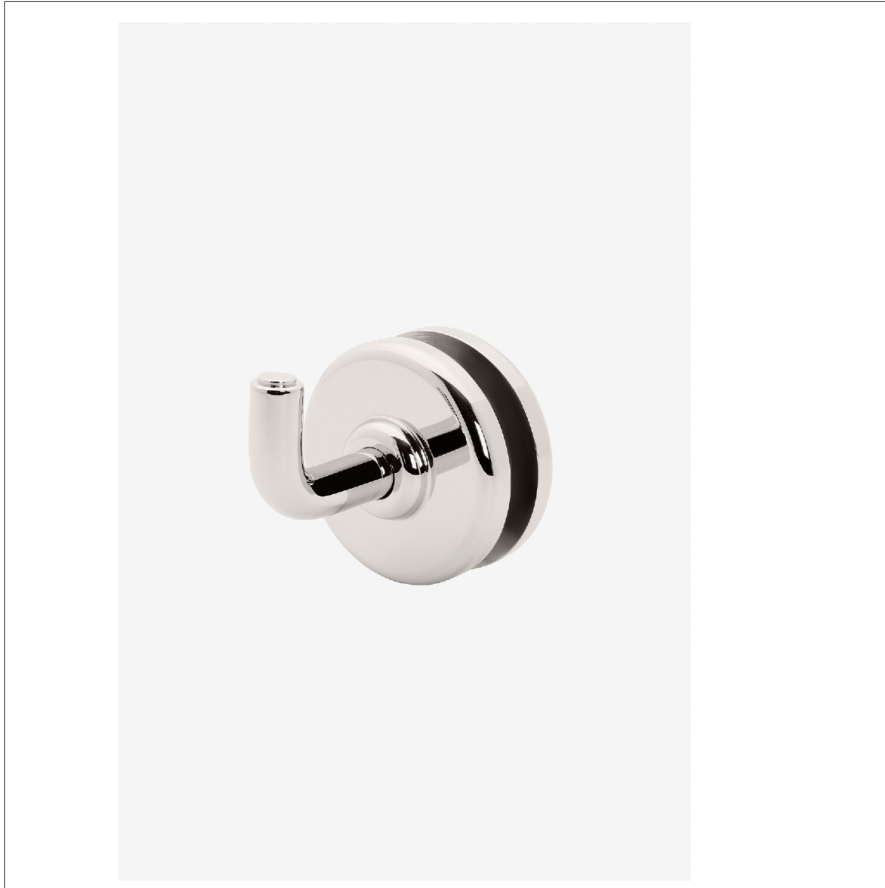

Ludlow

LD15G1

Ludlow Volta Single Sided Glass Mounted Hook

SHOWN IN LUDLOW VOLTA SINGLE SIDED GLASS MOUNTED HOOK | LD15G1

TECHNICAL DETAILS

INSPIRATION

Our fresh take on American industrial design features comes in two styles, each of them clean-lined, versatile and unique to Waterworks. Choose from original Ludlow, featuring a square plate and exposed screws, and Ludlow Volta, with a round escutcheon for a softer, more transitional feel.

CODES & STANDARDS

PRODUCT FEATURES

All mounting hardware included

Solid brass construction

Can accommodate glass thickness between 1/4" [6mm] to 3/4" [19mm]

Stocked in a Chrome, Nickel and Brass

CERTIFICATIONS

PRODUCT (NOTES)

Ludlow

LD15G1

Ludlow Volta Single Sided Glass Mounted Hook

† THIS PRODUCT CAN BE INSTALLED ON GLASS THAT IS
1/4" [6mm], 3/8" [10mm], 1/2" [13mm], OR 3/4" [19mm].

TOP VIEW SCALE: 6"=1'-0"

BACK VIEW ON DISC