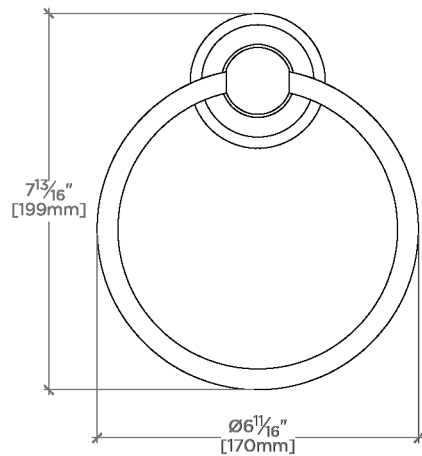

Regulator

RGTB01

Regulator 6" Towel Ring

SHOWN IN REGULATOR 6" TOWEL RING | RGTB01

TECHNICAL DETAILS

Depth/Width: 86 mm
Height: 152 mm
Length: 184 mm
Primary Material: Brass
Suggested Application: Bath

INSPIRATION

RGTB01

Regulator 6" Towel Ring

TOP VIEW SCALE: 3"=1'-0"

FRONT VIEW SCALE: 3"=1'-0"

SIDE VIEW SCALE: 3"=1'-0"