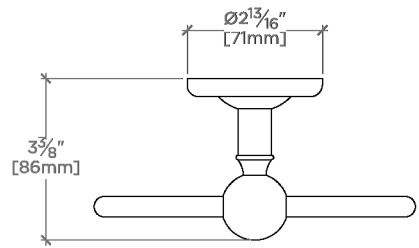

Regulator

RGTB01

Regulator 6" Towel Ring

SHOWN IN REGULATOR 6" TOWEL RING | RGTB01

TECHNICAL DETAILS

Depth/Width: 86 mm
Height: 152 mm
Length: 184 mm
Primary Material: Brass
Suggested Application: Bath

INSPIRATION

RGTB01

Regulator 6" Towel Ring

TOP VIEW SCALE: 3"=1'-0"

FRONT VIEW SCALE: 3"=1'-0"

SIDE VIEW SCALE: 3"=1'-0"