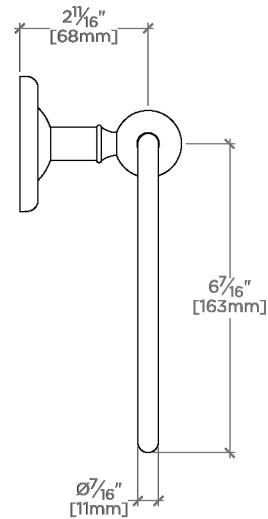

Regulator

RGTB01

Regulator 6" Towel Ring

SHOWN IN REGULATOR 6" TOWEL RING | RGTB01

TECHNICAL DETAILS

Depth/Width: 86 mm
Height: 152 mm
Length: 184 mm
Primary Material: Brass
Suggested Application: Bath

INSPIRATION

RGTB01

Regulator 6" Towel Ring

TOP VIEW SCALE: 3"=1'-0"

FRONT VIEW SCALE: 3"=1'-0"

SIDE VIEW SCALE: 3"=1'-0"