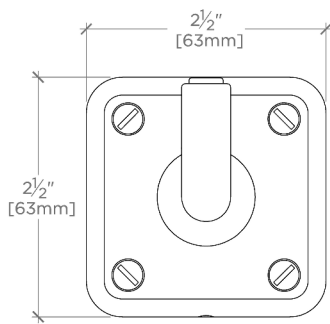

## LDRHG2

Ludlow Double Sided Glass Mounted Hook

† THIS PRODUCT CAN BE INSTALLED ON GLASS THAT IS  
1/4" [6mm], 3/8" [10mm], 1/2" [13mm], OR 3/4" [19mm].

TOP VIEW SCALE: 6"=1'-0"

FRONT VIEW SCALE: 6"=1'-0"

SIDE VIEW SCALE: 6"=1'-0"