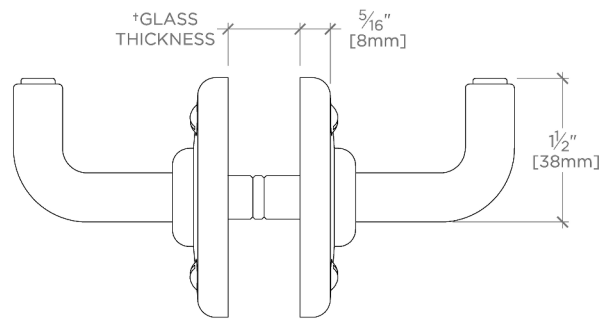

## LDRHG2

Ludlow Double Sided Glass Mounted Hook

† THIS PRODUCT CAN BE INSTALLED ON GLASS THAT IS  
1/4" [6mm], 3/8" [10mm], 1/2" [13mm], OR 3/4" [19mm].

TOP VIEW SCALE: 6"=1'-0"

FRONT VIEW SCALE: 6"=1'-0"

SIDE VIEW SCALE: 6"=1'-0"