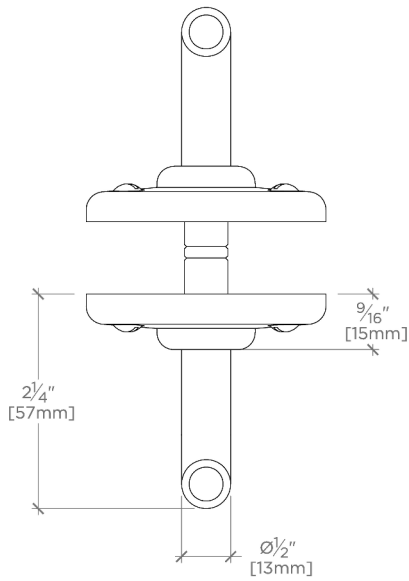

### PRODUCT FEATURES

All mounting hardware included

Solid brass construction

Can accommodate glass thickness between 1/4" [6mm] to 3/4" [19mm]

Stocked in a Chrome, Nickel and Brass

## LDRHG2

Ludlow Double Sided Glass Mounted Hook

† THIS PRODUCT CAN BE INSTALLED ON GLASS THAT IS  
1/4" [6mm], 3/8" [10mm], 1/2" [13mm], OR 3/4" [19mm].

TOP VIEW SCALE: 6"=1'-0"

FRONT VIEW SCALE: 6"=1'-0"

SIDE VIEW SCALE: 6"=1'-0"