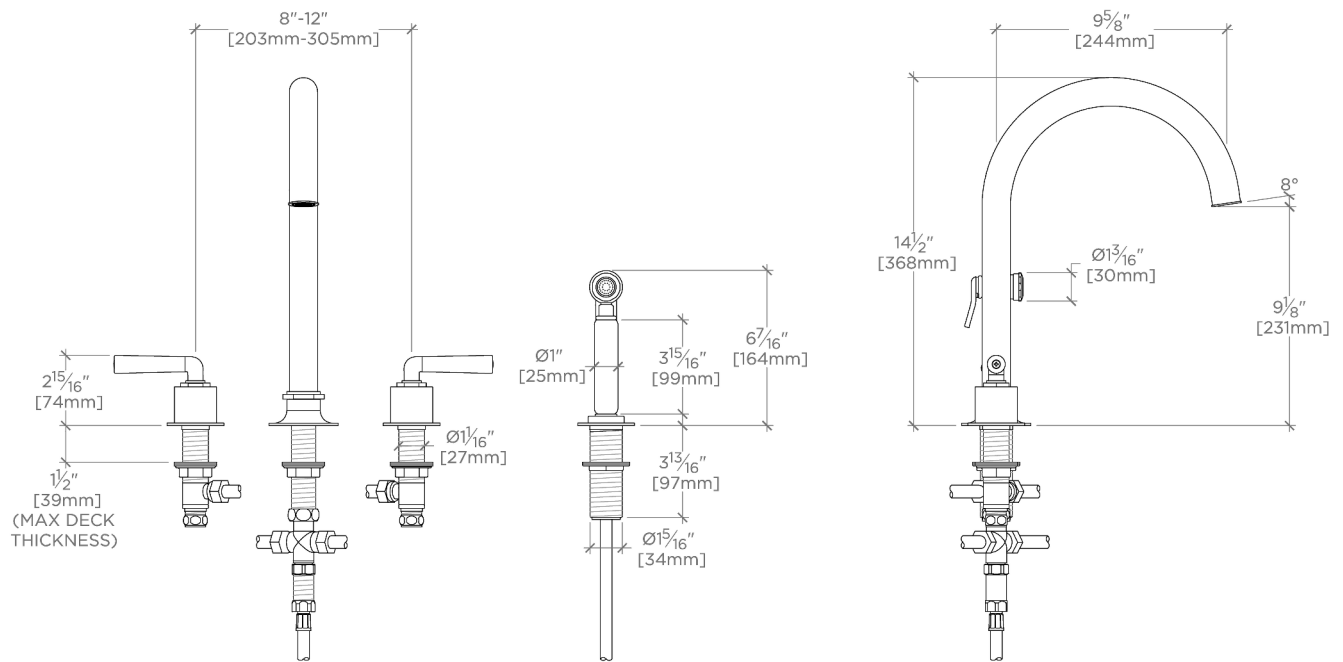

### TECHNICAL DETAILS

ADA Compliance: Yes  
Depth/Width: 297 mm  
Height: 368 mm  
Primary Material: Brass  
Restricted Maximum Flow Rate: 6.6 liters/min  
Spout Swivel: Y  
Suggested Application: Bar, Kitchen, Laundry

## Henry

HNKM30

Henry Three Hole Gooseneck Kitchen Faucet, Metal Lever  
Handles and Spray

TOP VIEW

SCALE:  $1\frac{1}{2}"=1'-0"$

FRONT VIEW

SCALE:  $1\frac{1}{2}"=1'-0"$

SIDE VIEW

SCALE:  $1\frac{1}{2}"=1'-0"$