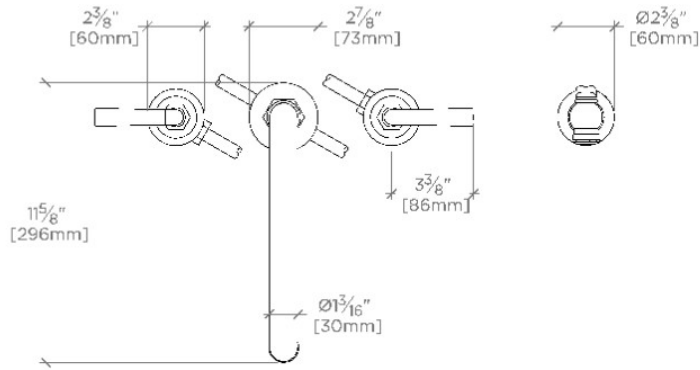

### TECHNICAL DETAILS

ADA Compliance: Yes  
Depth/Width: 297 mm  
Height: 368 mm  
Primary Material: Brass  
Restricted Maximum Flow Rate: 6.6 liters/min  
Spout Swivel: Y  
Suggested Application: Bar, Kitchen, Laundry

## Henry

HNKM30

Henry Three Hole Gooseneck Kitchen Faucet, Metal Lever Handles and Spray

TOP VIEW

SCALE:  $1\frac{1}{2}"=1'-0"$

FRONT VIEW

SCALE:  $1\frac{1}{2}"=1'-0"$

SIDE VIEW