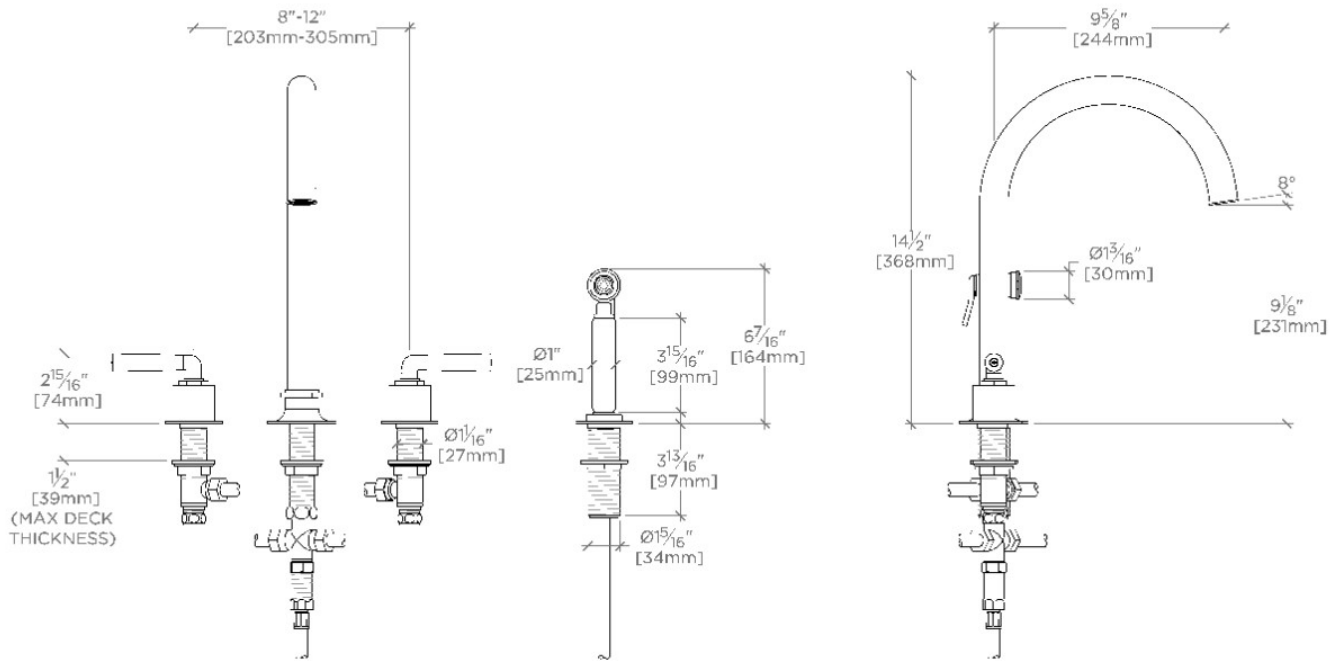

### TECHNICAL DETAILS

ADA Compliance: Yes  
Depth/Width: 297 mm  
Height: 368 mm  
Primary Material: Brass  
Restricted Maximum Flow Rate: 6.6 liters/min  
Spout Swivel: Y  
Suggested Application: Bar, Kitchen, Laundry

## Henry

HNKM30

Henry Three Hole Gooseneck Kitchen Faucet, Metal Lever Handles and Spray

TOP VIEW

SCALE:  $1\frac{1}{2}"=1'-0"$

FRONT VIEW

SCALE:  $1\frac{1}{2}"=1'-0"$

SIDE VIEW

SCALE:  $1\frac{1}{2}"=1'-0"$