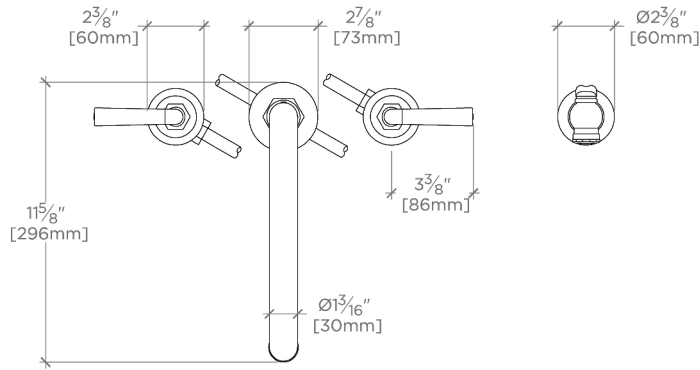

### TECHNICAL DETAILS

ADA Compliance: Yes  
Depth/Width: 297 mm  
Height: 368 mm  
Primary Material: Brass  
Restricted Maximum Flow Rate: 6.6 liters/min  
Spout Swivel: Y  
Suggested Application: Bar, Kitchen, Laundry

## Henry

HNKM30

Henry Three Hole Gooseneck Kitchen Faucet, Metal Lever  
Handles and Spray

TOP VIEW

SCALE:  $1\frac{1}{2}"=1'-0"$

FRONT VIEW

SCALE:  $1\frac{1}{2}"=1'-0"$

SIDE VIEW