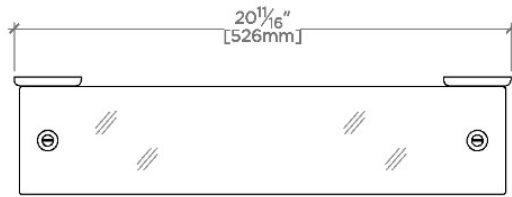

Regulator

RGSF18

Regulator 18" Glass Shelf

SHOWN IN REGULATOR 18" GLASS SHELF | RGSF18

TECHNICAL DETAILS

Depth/Width: 125 mm
Escutcheon Primary Material: Brass
Height: 106 mm
Length: 529 mm
Primary Material: Brass
Suggested Application: Bath
Water Pressure Maximum: 6.0 bar
Water Pressure Minimum: 1.5 bar
Water Pressure Recommended: 3.0 bar

PRODUCT FEATURES

- Solid Brass Construction
- Wall Mounted
- Stocked in Nickel and Chrome
- Designed with Star Fire Glass

CERTIFICATIONS

PRODUCT (NOTES)

Regulator

RGSF18

Regulator 18" Glass Shelf

TOP VIEW

SCALE: $1\frac{1}{2}"=1'-0"$

FRONT VIEW

SCALE: $1\frac{1}{2}"=1'-0"$

SIDE VIEW

SCALE: $1\frac{1}{2}"=1'-0"$