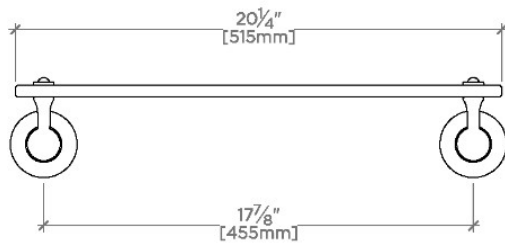

Regulator

RGSF18

Regulator 18" Glass Shelf

SHOWN IN REGULATOR 18" GLASS SHELF | RGSF18

TECHNICAL DETAILS

Depth/Width: 125 mm
Escutcheon Primary Material: Brass
Height: 106 mm
Length: 529 mm
Primary Material: Brass
Suggested Application: Bath
Water Pressure Maximum: 6.0 bar
Water Pressure Minimum: 1.5 bar
Water Pressure Recommended: 3.0 bar

PRODUCT FEATURES

- Solid Brass Construction
- Wall Mounted
- Stocked in Nickel and Chrome
- Designed with Star Fire Glass

CERTIFICATIONS

PRODUCT (NOTES)

Regulator

RGSF18

Regulator 18" Glass Shelf

TOP VIEW

SCALE: $1\frac{1}{2}"=1'-0"$

FRONT VIEW

SCALE: $1\frac{1}{2}"=1'-0"$

SIDE VIEW

SCALE: $1\frac{1}{2}"=1'-0"$