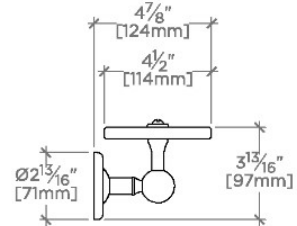

Regulator

RGSF18

Regulator 18" Glass Shelf

SHOWN IN REGULATOR 18" GLASS SHELF | RGSF18

TECHNICAL DETAILS

Depth/Width: 125 mm
Escutcheon Primary Material: Brass
Height: 106 mm
Length: 529 mm
Primary Material: Brass
Suggested Application: Bath
Water Pressure Maximum: 6.0 bar
Water Pressure Minimum: 1.5 bar
Water Pressure Recommended: 3.0 bar

PRODUCT FEATURES

- Solid Brass Construction
- Wall Mounted
- Stocked in Nickel and Chrome
- Designed with Star Fire Glass

CERTIFICATIONS

PRODUCT (NOTES)

Regulator

RGSF18

Regulator 18" Glass Shelf

TOP VIEW

SCALE: $1\frac{1}{2}"=1'-0"$

FRONT VIEW

SCALE: $1\frac{1}{2}"=1'-0"$

SIDE VIEW

SCALE: $1\frac{1}{2}"=1'-0"$