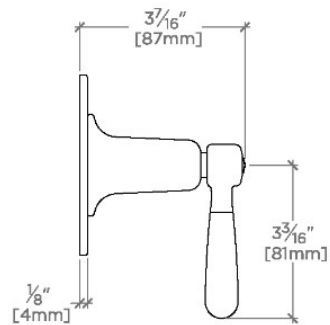

### TECHNICAL DETAILS

ADA Compliance: Yes  
Fittings Hole Diameter: 51 mm  
Handle Turn Angle: Full Turn  
Number Of Holes: One Hole  
Primary Material: Brass

## Riverun

RR3T11

Riverun Three Way Diverter Valve Trim for Thermostatic with Roman Numerals and Lever Handle

TOP VIEW SCALE: 3"=1'-0"

FRONT VIEW SCALE: 3"=1'-0"

SIDE VIEW SCALE: 3"=1'-0"