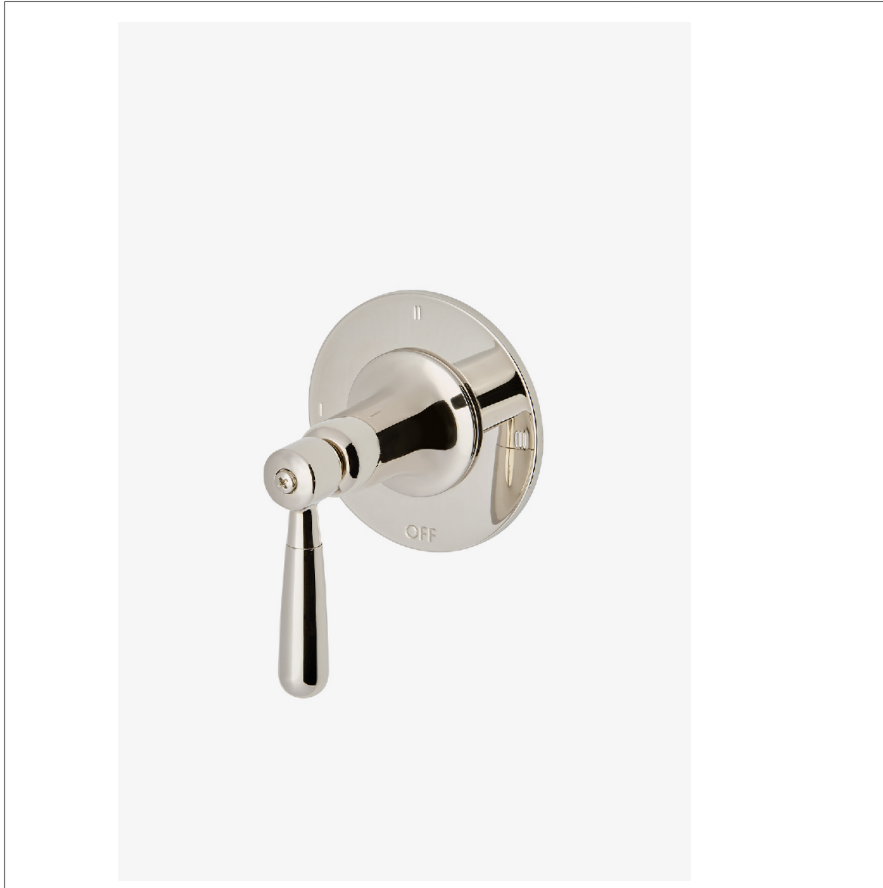

## Riverun

RR3T11

Riverun Three Way Diverter Valve Trim for Thermostatic with Roman Numerals and Lever Handle

SHOWN IN RIVERUN THREE WAY DIVERTER VALVE TRIM FOR THERMOSTATIC WITH ROMAN NUMERALS AND LEVER HANDLE | RR3T11

### TECHNICAL DETAILS

ADA Compliance: Yes  
Fittings Hole Diameter: 51 mm  
Handle Turn Angle: Full Turn  
Number Of Holes: One Hole  
Primary Material: Brass

### INSPIRATION

This new American classic was designed with simplicity in mind. Featuring streamlined forms and honest details, it's the epitome of quiet elegance.

### PRODUCT FEATURES

Features All Metal Lever Handle

For use with a Thermostatic shower system and three waterway outlets such as a handshower, shower head, and tub spout

Feature Roman Numerals representing outlet position