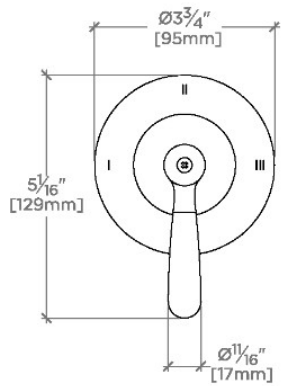

### TECHNICAL DETAILS

ADA Compliance: Yes  
Fittings Hole Diameter: 51 mm  
Handle Turn Angle: Full Turn  
Number Of Holes: One Hole  
Primary Material: Brass

## Riverun

RR3T11

Riverun Three Way Diverter Valve Trim for Thermostatic with Roman Numerals and Lever Handle

TOP VIEW SCALE: 3"=1'-0"

FRONT VIEW SCALE: 3"=1'-0"

SIDE VIEW SCALE: 3"=1'-0"