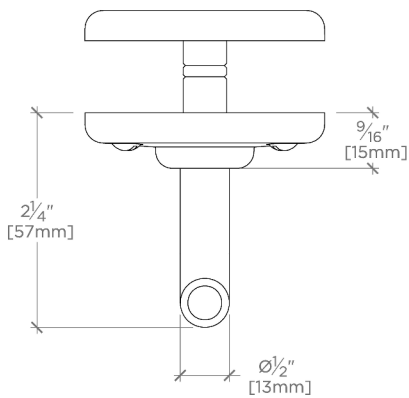

Ludlow

LDRHG1

Ludlow Single Sided Glass Mounted Hook

SHOWN IN LUDLOW SINGLE SIDED GLASS MOUNTED HOOK | LDRHG1

TECHNICAL DETAILS

Adjustable Levelers Feet: N
Escutcheon Primary Material: Brass
Hardware Primary Material: Brass
Primary Material: Brass
Suggested Application: Bath

CODES & STANDARDS

PRODUCT FEATURES

All mounting hardware included

Solid brass construction

Can accommodate glass thickness between 1/4" [6mm] to 3/4" [19mm]

Stocked in a Chrome, Nickel and Brass

CERTIFICATIONS

PRODUCT (NOTES)

Ludlow

LDRHG1

Ludlow Single Sided Glass Mounted Hook

† THIS PRODUCT CAN BE INSTALLED ON GLASS THAT IS
1/4" [6mm], 3/8" [10mm], 1/2" [13mm], OR 3/4" [19mm].

TOP VIEW SCALE: 6"=1'-0"

BACK VIEW ON DISC

FRONT VIEW SCALE: 6"=1'-0"

SIDE VIEW SCALE: 6"=1'-0"