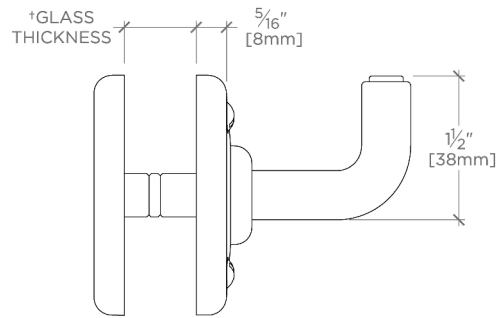

Ludlow

LDRHG1

Ludlow Single Sided Glass Mounted Hook

SHOWN IN LUDLOW SINGLE SIDED GLASS MOUNTED HOOK | LDRHG1

TECHNICAL DETAILS

Adjustable Levelers Feet: N
Escutcheon Primary Material: Brass
Hardware Primary Material: Brass
Primary Material: Brass
Suggested Application: Bath

CODES & STANDARDS

PRODUCT FEATURES

All mounting hardware included

Solid brass construction

Can accommodate glass thickness between 1/4" [6mm] to 3/4" [19mm]

Stocked in a Chrome, Nickel and Brass

CERTIFICATIONS

PRODUCT (NOTES)

Ludlow

LDRHG1

Ludlow Single Sided Glass Mounted Hook

† THIS PRODUCT CAN BE INSTALLED ON GLASS THAT IS
1/4" [6mm], 3/8" [10mm], 1/2" [13mm], OR 3/4" [19mm].

TOP VIEW SCALE: 6"=1'-0"

BACK VIEW ON DISC

FRONT VIEW SCALE: 6"=1'-0"

SIDE VIEW SCALE: 6"=1'-0"