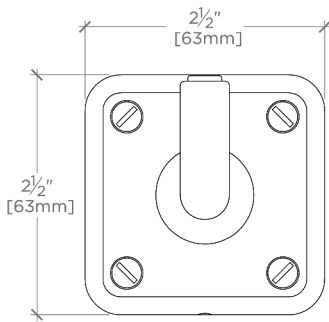

Ludlow

LDRHG1

Ludlow Single Sided Glass Mounted Hook

SHOWN IN LUDLOW SINGLE SIDED GLASS MOUNTED HOOK | LDRHG1

TECHNICAL DETAILS

Adjustable Levelers Feet: N
Escutcheon Primary Material: Brass
Hardware Primary Material: Brass
Primary Material: Brass
Suggested Application: Bath

PRODUCT (NOTES)

Ludlow

LDRHG1

Ludlow Single Sided Glass Mounted Hook

† THIS PRODUCT CAN BE INSTALLED ON GLASS THAT IS
1/4" [6mm], 3/8" [10mm], 1/2" [13mm], OR 3/4" [19mm].

TOP VIEW SCALE: 6"=1'-0"

BACK VIEW ON DISC

FRONT VIEW SCALE: 6"=1'-0"

SIDE VIEW SCALE: 6"=1'-0"