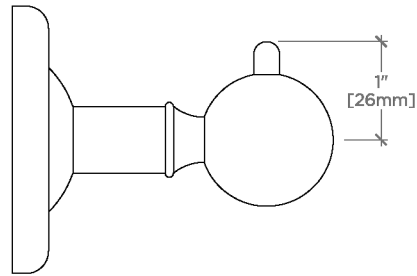

Regulator

Regulator Single Hook

RGRH01

SHOWN IN REGULATOR SINGLE HOOK | RGRH01

TECHNICAL DETAILS

Depth/Width: 86 mm
Escutcheon Primary Material: Brass
Height: 71 mm
Length: 71 mm
Primary Material: Brass
Suggested Application: Bath

RGRH01

Regulator Single Hook

TOP VIEW SCALE: 6"=1'-0"

FRONT VIEW SCALE: 6"=1'-0"

SIDE VIEW SCALE: 6"=1'-0"