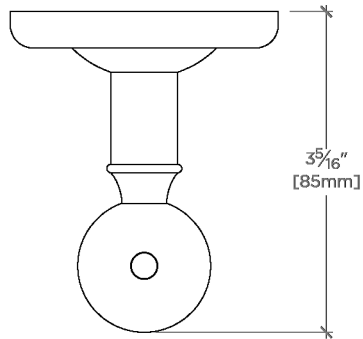

Regulator

Regulator Single Hook

RGRH01

SHOWN IN REGULATOR SINGLE HOOK | RGRH01

TECHNICAL DETAILS

Depth/Width: 86 mm
Escutcheon Primary Material: Brass
Height: 71 mm
Length: 71 mm
Primary Material: Brass
Suggested Application: Bath

RGRH01

Regulator Single Hook

TOP VIEW SCALE: 6"=1'-0"

FRONT VIEW SCALE: 6"=1'-0"

SIDE VIEW SCALE: 6"=1'-0"