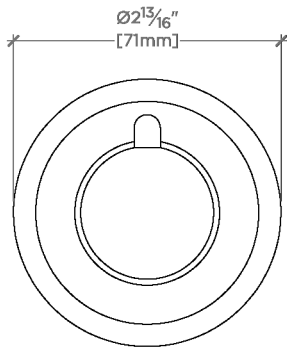

Regulator

Regulator Single Hook

RGRH01

SHOWN IN REGULATOR SINGLE HOOK | RGRH01

TECHNICAL DETAILS

Depth/Width: 86 mm
Escutcheon Primary Material: Brass
Height: 71 mm
Length: 71 mm
Primary Material: Brass
Suggested Application: Bath

RGRH01

Regulator Single Hook

TOP VIEW SCALE: 6"=1'-0"

FRONT VIEW SCALE: 6"=1'-0"

SIDE VIEW SCALE: 6"=1'-0"