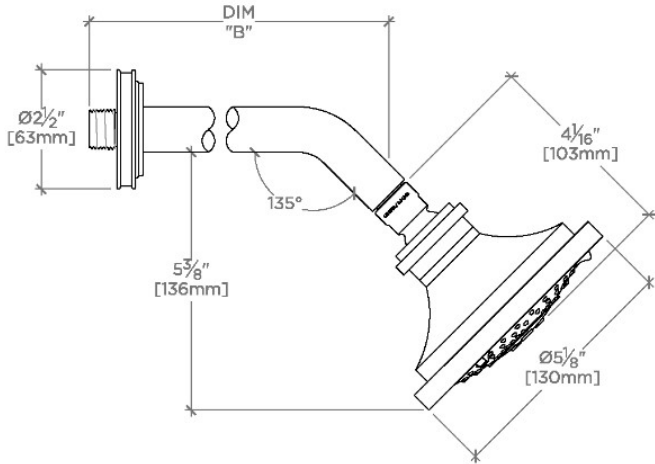

TECHNICAL DETAILS

Adjustable Versus Fixed Spray: Adjustable
 Fittings Hole Diameter: 1 1/4"
 Inlet Connection Size: 1/2"
 Inlet Connection Type: Male NPT
 Pivot: Y
 Primary Material: Brass
 Restricted Maximum Flow Rate: 1.75 gpm
 Water Pressure Maximum: 85.0 psi
 Water Pressure Minimum: 20.0 psi
 Water Pressure Recommended: 45.0 psi

PRODUCT FEATURES

- Made of Brass
- Features a swivel 5" showerhead with three adjustable spray patterns
- Includes a 6" wall mounted 45 degree shower arm
- Stocked in Brass, Chrome and Nickel
- Showerhead available in 1.75gpm (6.6L/min) flow rate

CERTIFICATIONS

PRODUCT (NOTES)

TRANSIT

TRS354

Transit 5" Showerhead with Adjustable Spray with 6" Wall Mounted 45 Degree Shower Arm

TOP VIEW

SCALE: 3"=1'-0"

STYLE NO.	DIM "A"	DIM "B"
AES354	10 1/16" [272mm]	6 1/4" [158mm]
TRS354		
AES355	12 1/16" [323mm]	8 1/4" [209mm]
TRS355		

SPRAY PATTERNS

FRONT VIEW

SCALE: 3"=1'-0"

SIDE VIEW

SCALE: 3"=1'-0"