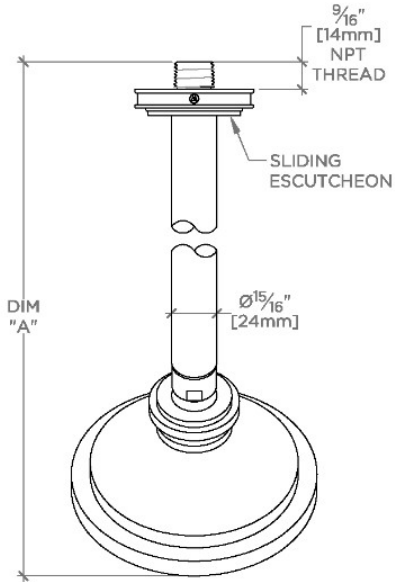

TECHNICAL DETAILS

Adjustable Versus Fixed Spray: Adjustable
 Fittings Hole Diameter: 1 1/4"
 Inlet Connection Size: 1/2"
 Inlet Connection Type: Male NPT
 Pivot: Y
 Primary Material: Brass
 Restricted Maximum Flow Rate: 1.75 gpm
 Water Pressure Maximum: 85.0 psi
 Water Pressure Minimum: 20.0 psi
 Water Pressure Recommended: 45.0 psi

PRODUCT FEATURES

- Made of Brass
- Features a swivel 5" showerhead with three adjustable spray patterns
- Includes a 6" wall mounted 45 degree shower arm
- Stocked in Brass, Chrome and Nickel
- Showerhead available in 1.75gpm (6.6L/min) flow rate

CERTIFICATIONS

PRODUCT (NOTES)

TRANSIT

TRS354

Transit 5" Showerhead with Adjustable Spray with 6" Wall Mounted 45 Degree Shower Arm

TOP VIEW

SCALE: 3"=1'-0"

STYLE NO.	DIM "A"	DIM "B"
AES354	10 1/16" [272mm]	6 1/4" [158mm]
TRS354		
AES355	12 1/16" [323mm]	8 1/4" [209mm]
TRS355		

SPRAY PATTERNS

FRONT VIEW

SCALE: 3"=1'-0"

SIDE VIEW

SCALE: 3"=1'-0"