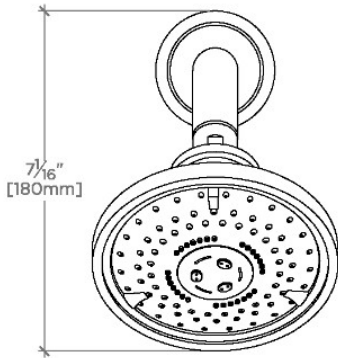

TECHNICAL DETAILS

Adjustable Versus Fixed Spray: Adjustable
 Fittings Hole Diameter: 1 1/4"
 Inlet Connection Size: 1/2"
 Inlet Connection Type: Male NPT
 Pivot: Y
 Primary Material: Brass
 Restricted Maximum Flow Rate: 1.75 gpm
 Water Pressure Maximum: 85.0 psi
 Water Pressure Minimum: 20.0 psi
 Water Pressure Recommended: 45.0 psi

PRODUCT FEATURES

- Made of Brass
- Features a swivel 5" showerhead with three adjustable spray patterns
- Includes a 6" wall mounted 45 degree shower arm
- Stocked in Brass, Chrome and Nickel
- Showerhead available in 1.75gpm (6.6L/min) flow rate

CERTIFICATIONS

PRODUCT (NOTES)

TRANSIT

TRS354

Transit 5" Showerhead with Adjustable Spray with 6" Wall Mounted 45 Degree Shower Arm

TOP VIEW

SCALE: 3"=1'-0"

STYLE NO.	DIM "A"	DIM "B"
AES354	10 1/16" [272mm]	6 1/4" [158mm]
TRS354		
AES355	12 1/16" [323mm]	8 1/4" [209mm]
TRS355		

SPRAY PATTERNS

FRONT VIEW

SCALE: 3"=1'-0"

SIDE VIEW

SCALE: 3"=1'-0"