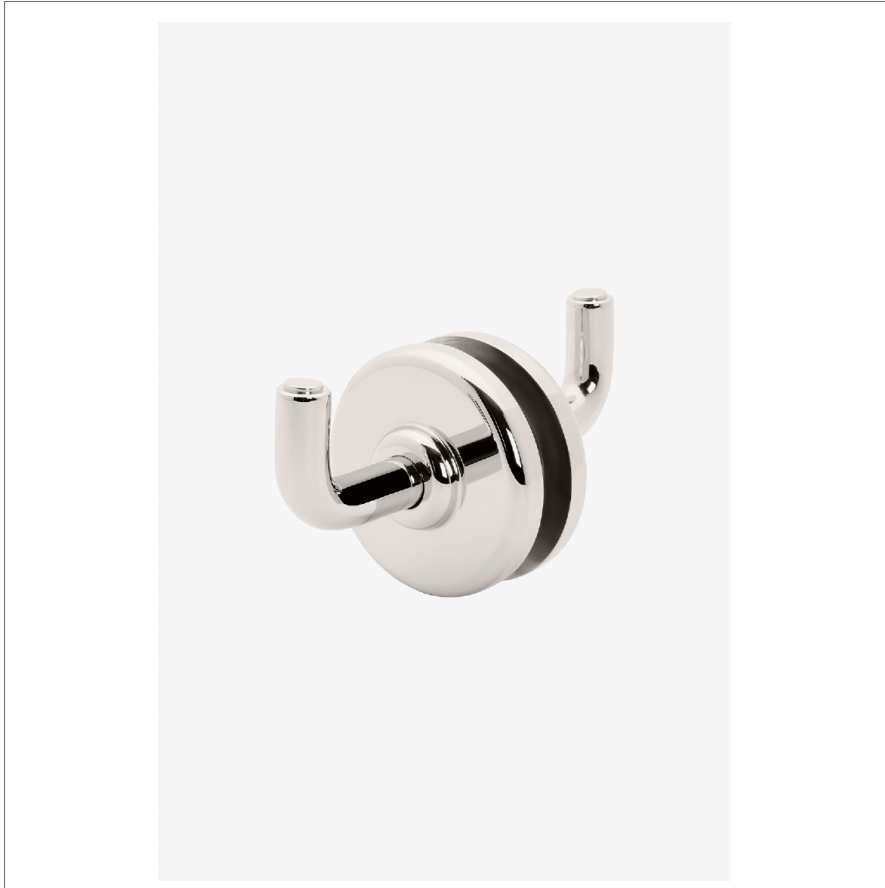

LUDLOW

LD15G2

Ludlow Volta Double Sided Glass Mounted Hook

SHOWN IN LUDLOW VOLTA DOUBLE SIDED GLASS MOUNTED HOOK | LD15G2

TECHNICAL DETAILS

INSPIRATION

Our fresh take on American industrial design features comes in two styles, each of them clean-lined, versatile and unique to Waterworks. Choose from original Ludlow, featuring a square plate and exposed screws, and Ludlow Volta, with a round escutcheon for a softer, more transitional feel.

CODES & STANDARDS

PRODUCT FEATURES

All mounting hardware included

Solid brass construction

Can accommodate glass thickness between 1/4" [6mm] to 3/4" [19mm]

Stocked in a Chrome, Nickel and Brass

CERTIFICATIONS

PRODUCT (NOTES)

LUDLOW

LD15G2

Ludlow Volta Double Sided Glass Mounted Hook

† THIS PRODUCT CAN BE INSTALLED ON GLASS THAT IS
1/4" [6mm], 3/8" [10mm], 1/2" [13mm], OR 3/4" [19mm].