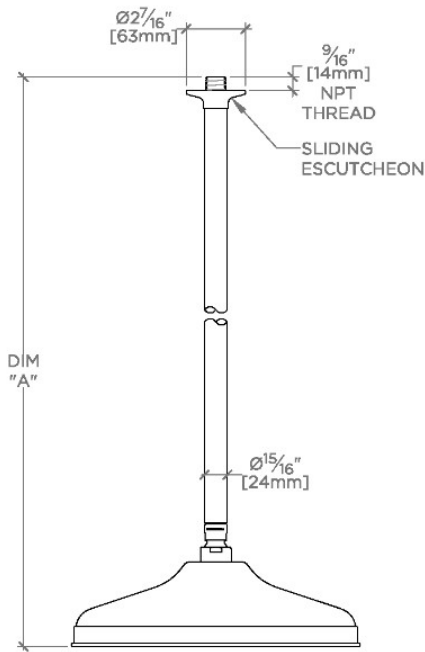

Opus

OPS120

Opus 12" Rain Showerhead with 6" Ceiling Mounted Shower Arm

SHOWN IN OPUS 12" RAIN SHOWERHEAD WITH 6" CEILING MOUNTED SHOWER ARM | OPS120

TECHNICAL DETAILS

Adjustable Versus Fixed Spray: Fixed
Fittings Hole Diameter: 32 mm
Flow Restriction Options: 1.5, 1.75, 2.0
Inlet Connection Size: 1/2"
Inlet Connection Type: Male NPT
Pivot: Y
Primary Material: Brass
Restricted Maximum Flow Rate: 6.6 liters/min
Water Pressure Maximum: 6.0 bar
Water Pressure Minimum: 1.5 bar
Water Pressure Recommended: 3.0 bar

CERTIFICATIONS

PRODUCT (NOTES)

WATERWORKS

Opus

OPS120

Opus 12" Rain Showerhead with 6" Ceiling Mounted Shower Arm

CEILING VIEW

SCALE: 1/2"=1'-0"

STYLE NO.	DIM "A"	DIM "B"
EAS120	11 ¹ / ₁₆ "	6 ⁹ / ₁₆ "
OPS120	[297mm]	[166mm]
EAS121	17 ³ / ₄ "	12 ⁹ / ₁₆ "
OPS121	[450mm]	[319mm]
EAS122	23 ³ / ₄ "	18 ⁹ / ₁₆ "
OPS122	[603mm]	[472mm]

FRONT VIEW

SCALE: 1/2"=1'-0"

SIDE VIEW

SCALE: 1/2"=1'-0"