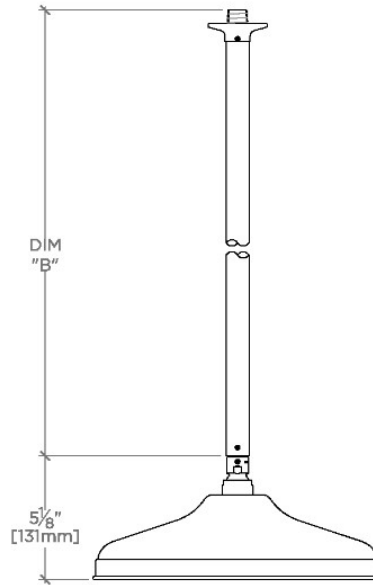

Opus

OPS120

Opus 12" Rain Showerhead with 6" Ceiling Mounted Shower Arm

SHOWN IN OPUS 12" RAIN SHOWERHEAD WITH 6" CEILING MOUNTED SHOWER ARM | OPS120

TECHNICAL DETAILS

Adjustable Versus Fixed Spray: Fixed
Fittings Hole Diameter: 32 mm
Flow Restriction Options: 1.5, 1.75, 2.0
Inlet Connection Size: 1/2"
Inlet Connection Type: Male NPT
Pivot: Y
Primary Material: Brass
Restricted Maximum Flow Rate: 6.6 liters/min
Water Pressure Maximum: 6.0 bar
Water Pressure Minimum: 1.5 bar
Water Pressure Recommended: 3.0 bar

CERTIFICATIONS

PRODUCT (NOTES)

WATERWORKS

Opus

OPS120

Opus 12" Rain Showerhead with 6" Ceiling Mounted Shower Arm

CEILING VIEW

SCALE: 1/2"=1'-0"

STYLE NO.	DIM "A"	DIM "B"
EAS120	11 ¹ / ₁₆ "	6 ⁹ / ₁₆ "
OPS120	[297mm]	[166mm]
EAS121	17 ³ / ₄ "	12 ⁹ / ₁₆ "
OPS121	[450mm]	[319mm]
EAS122	23 ³ / ₄ "	18 ⁹ / ₁₆ "
OPS122	[603mm]	[472mm]

FRONT VIEW

SCALE: 1/2"=1'-0"

SIDE VIEW

SCALE: 1/2"=1'-0"