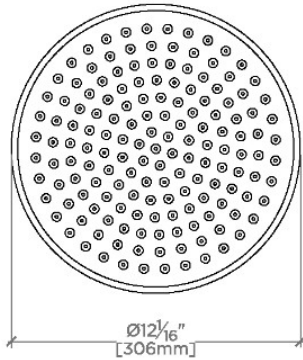

Opus

OPS120

Opus 12" Rain Showerhead with 6" Ceiling Mounted Shower Arm

SHOWN IN OPUS 12" RAIN SHOWERHEAD WITH 6" CEILING MOUNTED SHOWER ARM | OPS120

TECHNICAL DETAILS

Adjustable Versus Fixed Spray: Fixed
Fittings Hole Diameter: 32 mm
Flow Restriction Options: 1.5, 1.75, 2.0
Inlet Connection Size: 1/2"
Inlet Connection Type: Male NPT
Pivot: Y
Primary Material: Brass
Restricted Maximum Flow Rate: 6.6 liters/min
Water Pressure Maximum: 6.0 bar
Water Pressure Minimum: 1.5 bar
Water Pressure Recommended: 3.0 bar

CERTIFICATIONS

PRODUCT (NOTES)

WATERWORKS

Opus

OPS120

Opus 12" Rain Showerhead with 6" Ceiling Mounted Shower Arm

CEILING VIEW

SCALE: 1/2"=1'-0"

STYLE NO.	DIM "A"	DIM "B"
EAS120	11 ¹ / ₁₆ "	6 ⁹ / ₁₆ "
OPS120	[297mm]	[166mm]
EAS121	17 ³ / ₄ "	12 ⁹ / ₁₆ "
OPS121	[450mm]	[319mm]
EAS122	23 ³ / ₄ "	18 ⁹ / ₁₆ "
OPS122	[603mm]	[472mm]

FRONT VIEW

SCALE: 1/2"=1'-0"

SIDE VIEW

SCALE: 1/2"=1'-0"