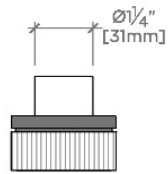

CERTIFICATIONS

PRODUCT (NOTES)

Bond

BVC14B

Bond Tandem Series Volume Control with Two-Tone
Guilloche Lines Knob Handle

TOP VIEW SCALE: 3"=1'-0"

FRONT VIEW SCALE: 3"=1'-0"

SIDE VIEW SCALE: 3"=1'-0"