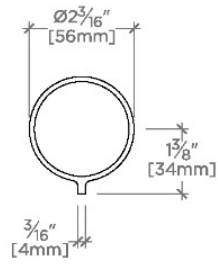

Bond

BVC14B

Bond Tandem Series Volume Control with Two-Tone
Guilloche Lines Knob Handle

SHOWN IN BOND TANDEM SERIES VOLUME CONTROL WITH TWO-TONE GUILLOCHE LINES KNOB HANDLE | BVC14B

TECHNICAL DETAILS

ADA Compliance: Yes
Fittings Hole Diameter: 35 mm
Handle Turn Angle: Quarter Turn
Integrated Diverter: N
Number Of Holes: One Hole
Primary Material: Brass

PRODUCT FEATURES

Knob Handle

Used to control water flow to a single waterway outlet such as a showerhead, handshower, or tub spout

Features Two-Tone Knob Handle

Stocked in Nickel and Brass

Requires rough valve, sold separately: GUV18/ GUV19 or GUV16 /GUV17

CERTIFICATIONS

PRODUCT (NOTES)

Bond

BVC14B

Bond Tandem Series Volume Control with Two-Tone
Guilloche Lines Knob Handle

TOP VIEW SCALE: 3"=1'-0"

FRONT VIEW SCALE: 3"=1'-0"

SIDE VIEW SCALE: 3"=1'-0"