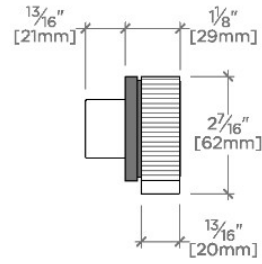

Bond

BVC14B

Bond Tandem Series Volume Control with Two-Tone
Guilloche Lines Knob Handle

SHOWN IN BOND TANDEM SERIES VOLUME CONTROL WITH TWO-TONE GUILLOCHE LINES KNOB HANDLE | BVC14B

TECHNICAL DETAILS

ADA Compliance: Yes
Fittings Hole Diameter: 35 mm
Handle Turn Angle: Quarter Turn
Integrated Diverter: N
Number Of Holes: One Hole
Primary Material: Brass

PRODUCT FEATURES

Knob Handle

Used to control water flow to a single waterway outlet such as a showerhead, handshower, or tub spout

Features Two-Tone Knob Handle

Stocked in Nickel and Brass

Requires rough valve, sold separately: GUV18/ GUV19 or GUV16 /GUV17

CERTIFICATIONS

PRODUCT (NOTES)

Bond

BVC14B

Bond Tandem Series Volume Control with Two-Tone
Guilloche Lines Knob Handle

TOP VIEW SCALE: 3"=1'-0"

FRONT VIEW SCALE: 3"=1'-0"

SIDE VIEW SCALE: 3"=1'-0"