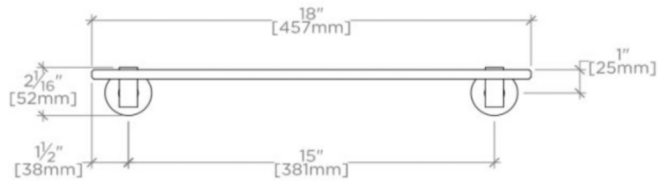

## BOND

BSF018

Bond 18" Glass Shelf

TOP VIEW

SCALE: 1 1/2"=1'-0"

ISO VIEW

SCALE: 1 1/2"=1'-0"

FRONT VIEW

SCALE: 1 1/2"=1'-0"

SIDE VIEW

SCALE: 1 1/2"=1'-0"