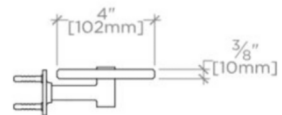

## BOND

BSF018

Bond 18" Glass Shelf

TOP VIEW

SCALE: 1 1/2"=1'-0"

ISO VIEW

SCALE: 1 1/2"=1'-0"

FRONT VIEW

SCALE: 1 1/2"=1'-0"

SIDE VIEW

SCALE: 1 1/2"=1'-0"