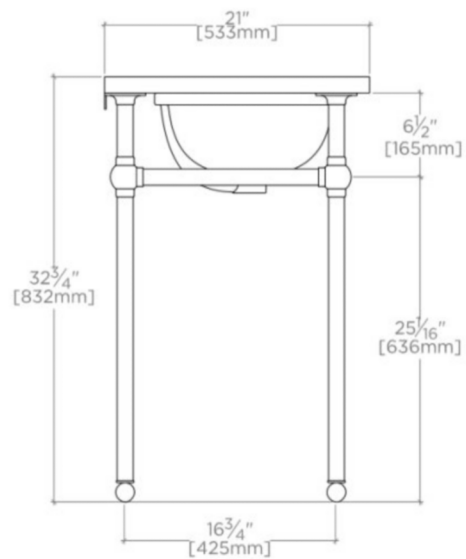

TECHNICAL DETAILS

Bowl Shape: Oval
Depth / Width: 533 mm
Height: 832 mm
Installation Type: Freestanding
Length: 762 mm
Number of Holes: Two Hole
Number of Legs: Four
Outer Rim Shape: Oval
Primary Material: 20 SWG Brass
Rough-in Supply Height Recommended: 533 mm
Rough-in Waste Height Recommended: 483 mm
Sink Visibility: Y
Suggested Application: Bath

PRODUCT (NOTES)

Slab and sink top are included

WATERWORKS

UNIVERSAL

UNWS04

Universal Four Leg Single Washstand Packaged with Sink and Slab
Top 30" x 21" x 32 3/4"

TOP VIEW

SCALE: 3/4"=1'-0"

FRONT VIEW

SCALE: 3/4"=1'-0"

SIDE VIEW

SCALE: 3/4"=1'-0"