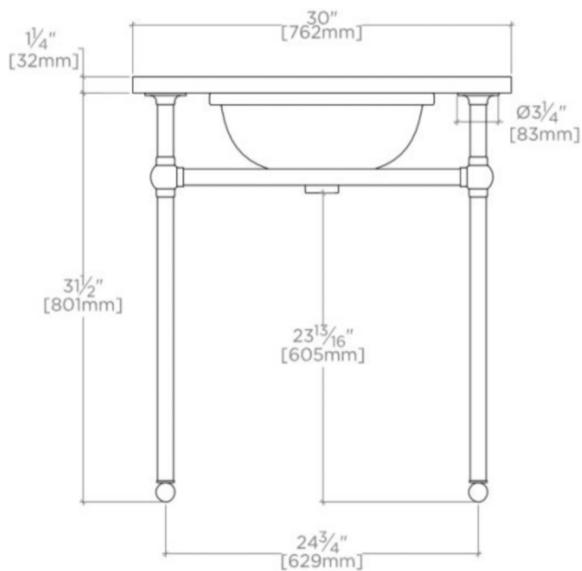

TECHNICAL DETAILS

Bowl Shape: Oval
Depth / Width: 533 mm
Height: 832 mm
Installation Type: Freestanding
Length: 762 mm
Number of Holes: Two Hole
Number of Legs: Four
Outer Rim Shape: Oval
Primary Material: 20 SWG Brass
Rough-in Supply Height Recommended: 533 mm
Rough-in Waste Height Recommended: 483 mm
Sink Visibility: Y
Suggested Application: Bath

PRODUCT (NOTES)

Slab and sink top are included

WATERWORKS

UNIVERSAL

UNWS04

Universal Four Leg Single Washstand Packaged with Sink and Slab
Top 30" x 21" x 32 3/4"

TOP VIEW

SCALE: 3/4"=1'-0"

FRONT VIEW

SCALE: 3/4"=1'-0"

SIDE VIEW

SCALE: 3/4"=1'-0"