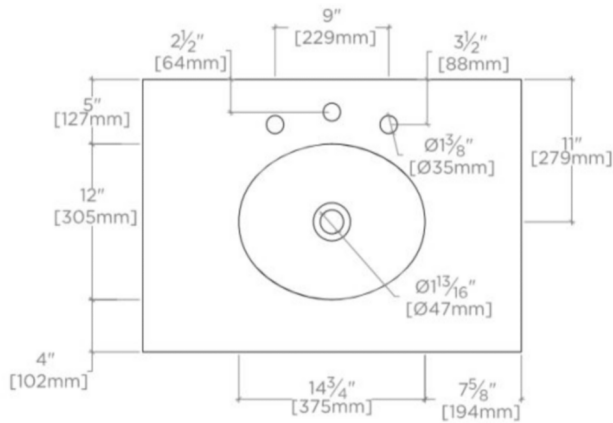

TECHNICAL DETAILS

Bowl Shape: Oval
Depth / Width: 533 mm
Height: 832 mm
Installation Type: Freestanding
Length: 762 mm
Number of Holes: Two Hole
Number of Legs: Four
Outer Rim Shape: Oval
Primary Material: 20 SWG Brass
Rough-in Supply Height Recommended: 533 mm
Rough-in Waste Height Recommended: 483 mm
Sink Visibility: Y
Suggested Application: Bath

PRODUCT (NOTES)

Slab and sink top are included

WATERWORKS

UNIVERSAL

UNWS04

Universal Four Leg Single Washstand Packaged with Sink and Slab
Top 30" x 21" x 32 3/4"

TOP VIEW

SCALE: 3/4"=1'-0"

FRONT VIEW

SCALE: 3/4"=1'-0"

SIDE VIEW

SCALE: 3/4"=1'-0"