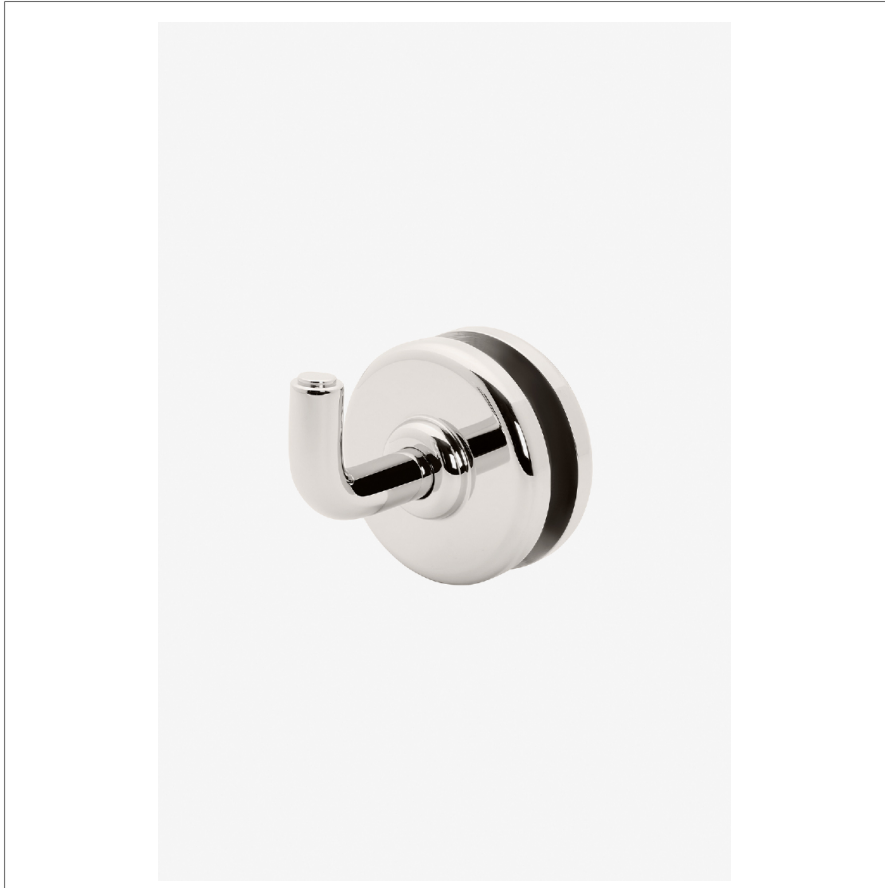

## LUDLOW

LD15G1

Ludlow Volta Single Sided Glass Mounted Hook

SHOWN IN LUDLOW VOLTA SINGLE SIDED GLASS MOUNTED HOOK | LD15G1

### INSPIRATION

Our fresh take on American industrial design features comes in two styles, each of them clean-lined, versatile and unique to Waterworks. Choose from original Ludlow, featuring a square plate and exposed screws, and Ludlow Volta, with a round escutcheon for a softer, more transitional feel.

### PRODUCT FEATURES

All mounting hardware included

Solid brass construction

Can accommodate glass thickness between 1/4" [6mm] to 3/4" [19mm]

Stocked in a Chrome, Nickel and Brass

## LUDLOW

LD15G1

Ludlow Volta Single Sided Glass Mounted Hook

† THIS PRODUCT CAN BE INSTALLED ON GLASS THAT IS  
1/4" [6mm], 3/8" [10mm], 1/2" [13mm], OR 3/4" [19mm].

TOP VIEW SCALE: 6"=1'-0"

BACK VIEW ON DISC