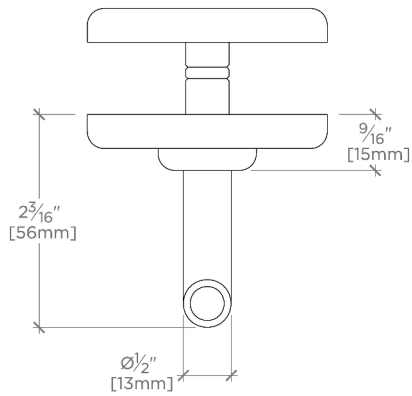

### PRODUCT FEATURES

All mounting hardware included

Solid brass construction

Can accommodate glass thickness between 1/4" [6mm] to 3/4" [19mm]

Stocked in a Chrome, Nickel and Brass

## LUDLOW

LD15G1

Ludlow Volta Single Sided Glass Mounted Hook

† THIS PRODUCT CAN BE INSTALLED ON GLASS THAT IS  
1/4" [6mm], 3/8" [10mm], 1/2" [13mm], OR 3/4" [19mm].

TOP VIEW SCALE: 6"=1'-0"

BACK VIEW ON DISC

FRONT VIEW SCALE: 6"=1'-0"

SIDE VIEW SCALE: 6"=1'-0"