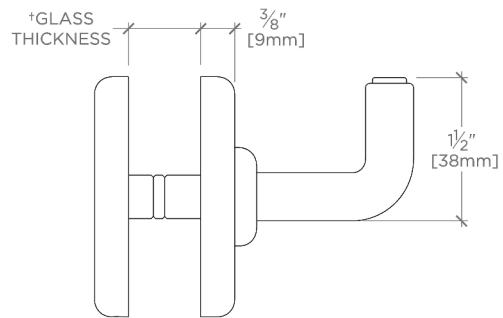

## LUDLOW

LD15G1

Ludlow Volta Single Sided Glass Mounted Hook

† THIS PRODUCT CAN BE INSTALLED ON GLASS THAT IS  
1/4" [6mm], 3/8" [10mm], 1/2" [13mm], OR 3/4" [19mm].

TOP VIEW SCALE: 6"=1'-0"

BACK VIEW ON DISC

FRONT VIEW SCALE: 6"=1'-0"

SIDE VIEW SCALE: 6"=1'-0"