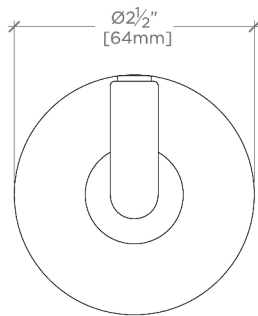

### PRODUCT FEATURES

All mounting hardware included

Solid brass construction

Can accommodate glass thickness between 1/4" [6mm] to 3/4" [19mm]

Stocked in a Chrome, Nickel and Brass

## LUDLOW

LD15G1

Ludlow Volta Single Sided Glass Mounted Hook

† THIS PRODUCT CAN BE INSTALLED ON GLASS THAT IS  
1/4" [6mm], 3/8" [10mm], 1/2" [13mm], OR 3/4" [19mm].

TOP VIEW SCALE: 6"=1'-0"

BACK VIEW ON DISC

FRONT VIEW SCALE: 6"=1'-0"

SIDE VIEW SCALE: 6"=1'-0"