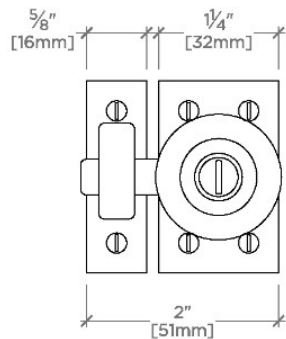

R.W. Atlas

RWHW09

R.W. Atlas 2" Latch with 1 1/4" Knob

SHOWN IN R.W. ATLAS 2" LATCH WITH 1 1/4" KNOB | RWHW09

TECHNICAL DETAILS

Hardware Primary Material: Brass
Hardware Shape: Knob
Primary Material: Brass
Suggested Application: All Applications

- Solid Brass
- Machined
- Hand-polished
- Includes fixing screws

CERTIFICATIONS

Replacement Screws available
PRODUCT (NOTES)

WATERWORKS

R.W. Atlas

RWHW09

R.W. Atlas 2" Latch with 1 1/4" Knob

MOUNTING HARDWARE INCLUDED		
STYLE #	DESCRIPTION	QTY
998955	Service Parts #6 x 1" Brass Round Head Slotted	6
998956	Service Parts #6 x 1" Stainless Steel Round Head Slotted	6

TOP VIEW SCALE: 6"=1'-0"

FRONT VIEW SCALE: 6"=1'-0"

SIDE VIEW SCALE: 6"=1'-0"