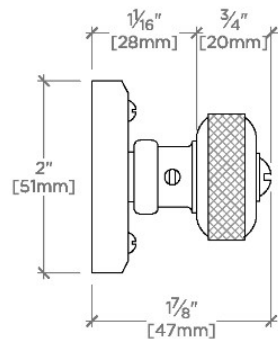

R.W. Atlas

RWHW09

R.W. Atlas 2" Latch with 1 1/4" Knob

SHOWN IN R.W. ATLAS 2" LATCH WITH 1 1/4" KNOB | RWHW09

TECHNICAL DETAILS

Hardware Primary Material: Brass
Hardware Shape: Knob
Primary Material: Brass
Suggested Application: All Applications

- Solid Brass
- Machined
- Hand-polished
- Includes fixing screws

CERTIFICATIONS

Replacement Screws available
PRODUCT (NOTES)

WATERWORKS

R.W. Atlas

RWHW09

R.W. Atlas 2" Latch with 1 1/4" Knob

MOUNTING HARDWARE INCLUDED		
STYLE #	DESCRIPTION	QTY
998955	Service Parts #6 x 1" Brass Round Head Slotted	6
998956	Service Parts #6 x 1" Stainless Steel Round Head Slotted	6

TOP VIEW SCALE: 6"=1'-0"

FRONT VIEW SCALE: 6"=1'-0"

SIDE VIEW SCALE: 6"=1'-0"