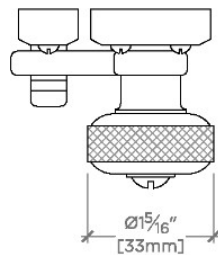

R.W. Atlas

RWHW09

R.W. Atlas 2" Latch with 1 1/4" Knob

SHOWN IN R.W. ATLAS 2" LATCH WITH 1 1/4" KNOB | RWHW09

TECHNICAL DETAILS

Hardware Primary Material: Brass
Hardware Shape: Knob
Primary Material: Brass
Suggested Application: All Applications

- Solid Brass
- Machined
- Hand-polished
- Includes fixing screws

CERTIFICATIONS

Replacement Screws available
PRODUCT (NOTES)

WATERWORKS

R.W. Atlas

RWHW09

R.W. Atlas 2" Latch with 1 1/4" Knob

MOUNTING HARDWARE INCLUDED		
STYLE #	DESCRIPTION	QTY
998955	Service Parts #6 x 1" Brass Round Head Slotted	6
998956	Service Parts #6 x 1" Stainless Steel Round Head Slotted	6

TOP VIEW SCALE: 6"=1'-0"

FRONT VIEW SCALE: 6"=1'-0"

SIDE VIEW SCALE: 6"=1'-0"