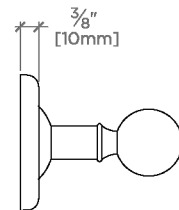

### TECHNICAL DETAILS

Depth/Width: 86 mm  
Height: 71 mm  
Length: 681 mm  
Primary Material: Brass  
Suggested Application: Bath

## Regulator

RGTB24

Regulator 24" Single Towel Bar

TOP VIEW

SCALE: 3"=1'-0"

FRONT VIEW

SCALE: 3"=1'-0"

SIDE VIEW

SCALE: 3"=1'-0"