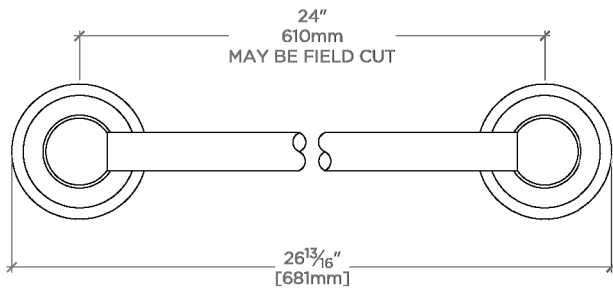

### TECHNICAL DETAILS

Depth/Width: 86 mm  
Height: 71 mm  
Length: 681 mm  
Primary Material: Brass  
Suggested Application: Bath

## Regulator

RGTB24

Regulator 24" Single Towel Bar

TOP VIEW

SCALE: 3"=1'-0"

FRONT VIEW

SCALE: 3"=1'-0"

SIDE VIEW

SCALE: 3"=1'-0"