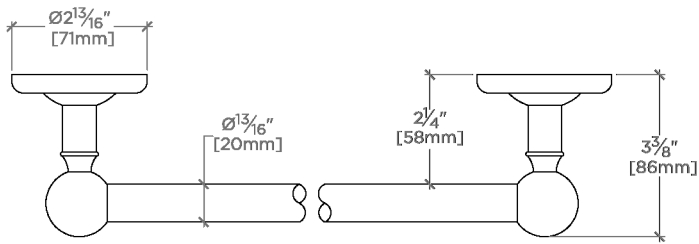

### TECHNICAL DETAILS

Depth/Width: 86 mm  
Height: 71 mm  
Length: 681 mm  
Primary Material: Brass  
Suggested Application: Bath

## Regulator

RGTB24

Regulator 24" Single Towel Bar

TOP VIEW

SCALE: 3"=1'-0"

FRONT VIEW

SCALE: 3"=1'-0"

SIDE VIEW

SCALE: 3"=1'-0"