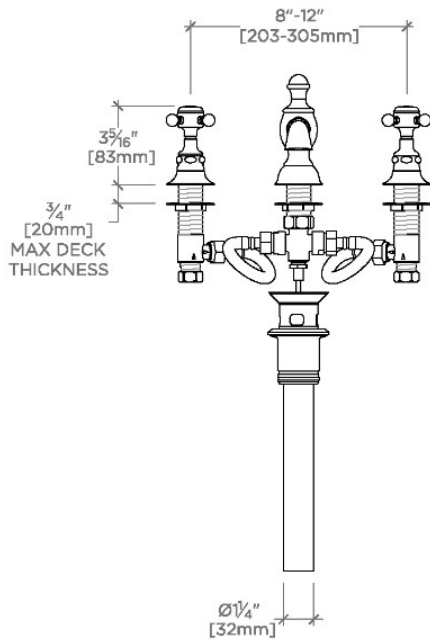

### TECHNICAL DETAILS

ADA Compliance: Yes  
 Adjustable Versus Fixed Spray: Fixed Spray  
 Deck Thickness Maximum: 19 mm  
 Deck Thickness Minimum: 0 mm  
 Depth/Width: 171 mm  
 Drain Assembly Materials: Brass  
 Drain Depth Maximum: 44 mm  
 Drain Depth Minimum: 35 mm  
 Drain Hole Diameter: 44 mm  
 Drain Style: Pop-up  
 Escutcheon Primary Material: Brass  
 Fittings Hole Diameter: 32 mm  
 Flow Restriction Options: 0.53  
 Handle Spread Maximum: 305 mm  
 Handle Spread Minimum: 203 mm  
 Handle Turn Angle: Quarter Turn  
 Height: 117 mm  
 Index Color Finish And Material: White Porcelain  
 Index Marking: Hot/Cold  
 Inlet Connection Size: 1/2"  
 Inlet Connection Type: Male With Supply Nut  
 Inlet Supply Spread Maximum: 305 mm  
 Inlet Supply Spread Minimum: 203 mm  
 Installation Type: Deck Mounted  
 Length: 279 mm  
 Number Of Handles: Two  
 Number Of Holes: Three Hole  
 Primary Material: Brass  
 Spout Swivel: N  
 Suggested Application: Bath  
 Valve Material: Ceramic  
 Water Pressure Maximum: 6.0 bar  
 Water Pressure Minimum: 1.5 bar  
 Water Pressure Recommended: 3.0 bar

### PRODUCT FEATURES

Metal cross handles

Includes European size pop up drain

Stocked in Chrome, Nickel, Matte Nickel, and Unlacquered Brass

Available in 2.2gpm (8.3L/min) flow rate

## Julia

JULS77

Julia Low Profile Three Hole Deck Mounted Lavatory Faucet with Metal Cross Handles

TOP VIEW

SCALE: 1 1/2"=1'-0"

FRONT VIEW

SCALE: 1 1/2"=1'-0"

SIDE VIEW

SCALE: 1 1/2"=1'-0"