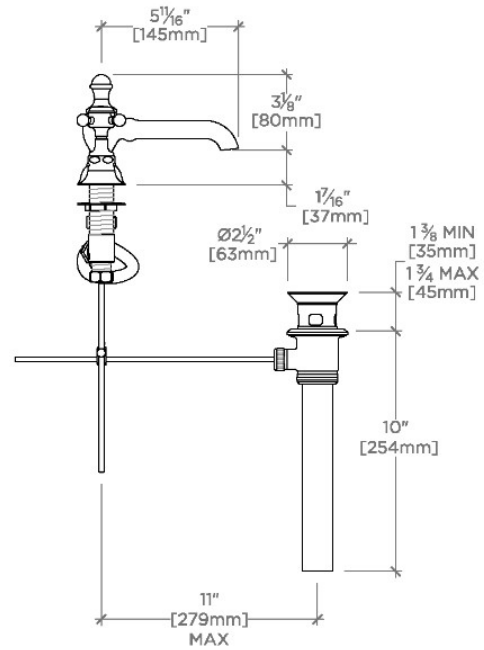

### TECHNICAL DETAILS

ADA Compliance: Yes  
 Adjustable Versus Fixed Spray: Fixed Spray  
 Deck Thickness Maximum: 19 mm  
 Deck Thickness Minimum: 0 mm  
 Depth/Width: 171 mm  
 Drain Assembly Materials: Brass  
 Drain Depth Maximum: 44 mm  
 Drain Depth Minimum: 35 mm  
 Drain Hole Diameter: 44 mm  
 Drain Style: Pop-up  
 Escutcheon Primary Material: Brass  
 Fittings Hole Diameter: 32 mm  
 Flow Restriction Options: 0.53  
 Handle Spread Maximum: 305 mm  
 Handle Spread Minimum: 203 mm  
 Handle Turn Angle: Quarter Turn  
 Height: 117 mm  
 Index Color Finish And Material: White Porcelain  
 Index Marking: Hot/Cold  
 Inlet Connection Size: 1/2"  
 Inlet Connection Type: Male With Supply Nut  
 Inlet Supply Spread Maximum: 305 mm  
 Inlet Supply Spread Minimum: 203 mm  
 Installation Type: Deck Mounted  
 Length: 279 mm  
 Number Of Handles: Two  
 Number Of Holes: Three Hole  
 Primary Material: Brass  
 Spout Swivel: N  
 Suggested Application: Bath  
 Valve Material: Ceramic  
 Water Pressure Maximum: 6.0 bar  
 Water Pressure Minimum: 1.5 bar  
 Water Pressure Recommended: 3.0 bar

### PRODUCT FEATURES

Metal cross handles

Includes European size pop up drain

Stocked in Chrome, Nickel, Matte Nickel, and Unlacquered Brass

Available in 2.2gpm (8.3L/min) flow rate

## Julia

JULS77

Julia Low Profile Three Hole Deck Mounted Lavatory Faucet with Metal Cross Handles

TOP VIEW

SCALE: 1 1/2"=1'-0"

FRONT VIEW

SCALE: 1 1/2"=1'-0"

SIDE VIEW

SCALE: 1 1/2"=1'-0"