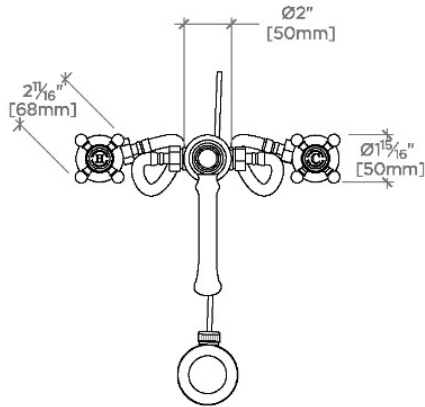

### TECHNICAL DETAILS

ADA Compliance: Yes  
 Adjustable Versus Fixed Spray: Fixed Spray  
 Deck Thickness Maximum: 19 mm  
 Deck Thickness Minimum: 0 mm  
 Depth/Width: 171 mm  
 Drain Assembly Materials: Brass  
 Drain Depth Maximum: 44 mm  
 Drain Depth Minimum: 35 mm  
 Drain Hole Diameter: 44 mm  
 Drain Style: Pop-up  
 Escutcheon Primary Material: Brass  
 Fittings Hole Diameter: 32 mm  
 Flow Restriction Options: 0.53  
 Handle Spread Maximum: 305 mm  
 Handle Spread Minimum: 203 mm  
 Handle Turn Angle: Quarter Turn  
 Height: 117 mm  
 Index Color Finish And Material: White Porcelain  
 Index Marking: Hot/Cold  
 Inlet Connection Size: 1/2"  
 Inlet Connection Type: Male With Supply Nut  
 Inlet Supply Spread Maximum: 305 mm  
 Inlet Supply Spread Minimum: 203 mm  
 Installation Type: Deck Mounted  
 Length: 279 mm  
 Number Of Handles: Two  
 Number Of Holes: Three Hole  
 Primary Material: Brass  
 Spout Swivel: N  
 Suggested Application: Bath  
 Valve Material: Ceramic  
 Water Pressure Maximum: 6.0 bar  
 Water Pressure Minimum: 1.5 bar  
 Water Pressure Recommended: 3.0 bar

### PRODUCT FEATURES

Metal cross handles

Includes European size pop up drain

Stocked in Chrome, Nickel, Matte Nickel, and Unlacquered Brass

Available in 2.2gpm (8.3L/min) flow rate

## Julia

JULS77

Julia Low Profile Three Hole Deck Mounted Lavatory Faucet with Metal Cross Handles

TOP VIEW

SCALE: 1 1/2"=1'-0"

FRONT VIEW

SCALE: 1 1/2"=1'-0"

SIDE VIEW

SCALE: 1 1/2"=1'-0"