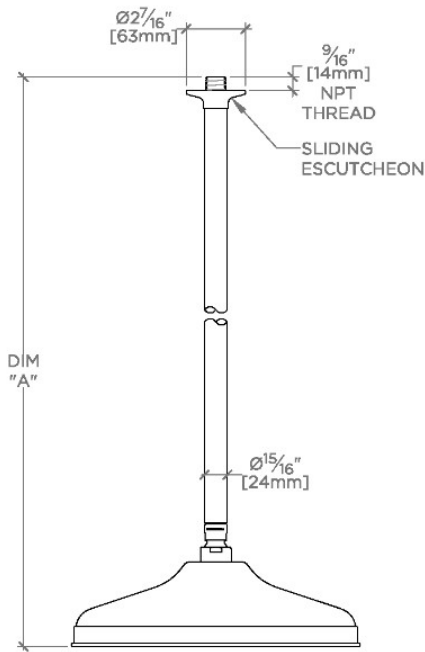

OPUS

OPS120

Opus 12" Rain Showerhead with 6" Ceiling Mounted Shower Arm

SHOWN IN OPUS 12" RAIN SHOWERHEAD WITH 6" CEILING MOUNTED SHOWER ARM | OPS120

TECHNICAL DETAILS

Adjustable Versus Fixed Spray: Fixed
Fittings Hole Diameter: 1 1/4"
Flow Restriction Options: 1.5, 1.75, 2.0
Inlet Connection Size: 1/2"
Inlet Connection Type: Male NPT
Pivot: Y
Primary Material: Brass
Restricted Maximum Flow Rate: 1.75 gpm
Water Pressure Maximum: 85.0 psi
Water Pressure Minimum: 20.0 psi
Water Pressure Recommended: 45.0 psi

CERTIFICATIONS

PRODUCT (NOTES)

WATERWORKS

OPUS

OPS120

Opus 12" Rain Showerhead with 6" Ceiling Mounted Shower Arm

CEILING VIEW

SCALE: 1/2"=1'-0"

| STYLE NO. | DIM "A" | DIM "B" |
|-----------|-----------------------------------|-----------------------------------|
| EAS120 | 11 ¹ / ₁₆ " | 6 ⁹ / ₁₆ " |
| OPS120 | [297mm] | [166mm] |
| EAS121 | 17 ³ / ₄ " | 12 ⁹ / ₁₆ " |
| OPS121 | [450mm] | [319mm] |
| EAS122 | 23 ³ / ₄ " | 18 ⁹ / ₁₆ " |
| OPS122 | [603mm] | [472mm] |

FRONT VIEW

SCALE: 1/2"=1'-0"

SIDE VIEW

SCALE: 1/2"=1'-0"