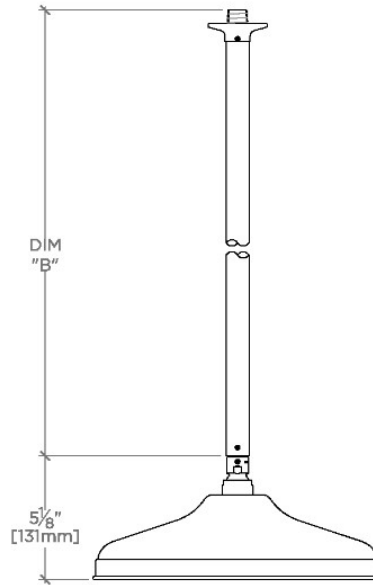

OPUS

OPS120

Opus 12" Rain Showerhead with 6" Ceiling Mounted Shower Arm

SHOWN IN OPUS 12" RAIN SHOWERHEAD WITH 6" CEILING MOUNTED SHOWER ARM | OPS120

TECHNICAL DETAILS

Adjustable Versus Fixed Spray: Fixed
Fittings Hole Diameter: 1 1/4"
Flow Restriction Options: 1.5, 1.75, 2.0
Inlet Connection Size: 1/2"
Inlet Connection Type: Male NPT
Pivot: Y
Primary Material: Brass
Restricted Maximum Flow Rate: 1.75 gpm
Water Pressure Maximum: 85.0 psi
Water Pressure Minimum: 20.0 psi
Water Pressure Recommended: 45.0 psi

CERTIFICATIONS

PRODUCT (NOTES)

WATERWORKS

OPUS

OPS120

Opus 12" Rain Showerhead with 6" Ceiling Mounted Shower Arm

CEILING VIEW

SCALE: 1/2"=1'-0"

| STYLE NO. | DIM "A" | DIM "B" |
|-----------|-----------------------------------|-----------------------------------|
| EAS120 | 11 ¹ / ₁₆ " | 6 ⁹ / ₁₆ " |
| OPS120 | [297mm] | [166mm] |
| EAS121 | 17 ³ / ₄ " | 12 ⁹ / ₁₆ " |
| OPS121 | [450mm] | [319mm] |
| EAS122 | 23 ³ / ₄ " | 18 ⁹ / ₁₆ " |
| OPS122 | [603mm] | [472mm] |

FRONT VIEW

SCALE: 1/2"=1'-0"

SIDE VIEW

SCALE: 1/2"=1'-0"