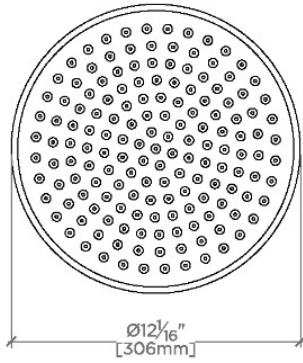

OPUS

OPS120

Opus 12" Rain Showerhead with 6" Ceiling Mounted Shower Arm

SHOWN IN OPUS 12" RAIN SHOWERHEAD WITH 6" CEILING MOUNTED SHOWER ARM | OPS120

TECHNICAL DETAILS

Adjustable Versus Fixed Spray: Fixed
Fittings Hole Diameter: 1 1/4"
Flow Restriction Options: 1.5, 1.75, 2.0
Inlet Connection Size: 1/2"
Inlet Connection Type: Male NPT
Pivot: Y
Primary Material: Brass
Restricted Maximum Flow Rate: 1.75 gpm
Water Pressure Maximum: 85.0 psi
Water Pressure Minimum: 20.0 psi
Water Pressure Recommended: 45.0 psi

CERTIFICATIONS

PRODUCT (NOTES)

WATERWORKS

OPUS

OPS120

Opus 12" Rain Showerhead with 6" Ceiling Mounted Shower Arm

CEILING VIEW

SCALE: 1/2"=1'-0"

| STYLE NO. | DIM "A" | DIM "B" |
|-----------|-----------------------------------|-----------------------------------|
| EAS120 | 11 ¹ / ₁₆ " | 6 ⁹ / ₁₆ " |
| OPS120 | [297mm] | [166mm] |
| EAS121 | 17 ³ / ₄ " | 12 ⁹ / ₁₆ " |
| OPS121 | [450mm] | [319mm] |
| EAS122 | 23 ³ / ₄ " | 18 ⁹ / ₁₆ " |
| OPS122 | [603mm] | [472mm] |

FRONT VIEW

SCALE: 1/2"=1'-0"

SIDE VIEW

SCALE: 1/2"=1'-0"