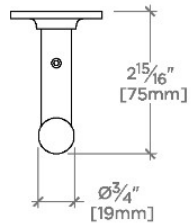

CODES & STANDARDS

PRODUCT FEATURES

All mounting hardware included

Solid brass construction

Stocked in Chrome, Nickel, Brass and Dark Nickel

CERTIFICATIONS

PRODUCT (NOTES)

TOP VIEW SCALE: 3"=1'-0"

FRONT VIEW SCALE: 3"=1'-0"

SIDE VIEW SCALE: 3"=1'-0"