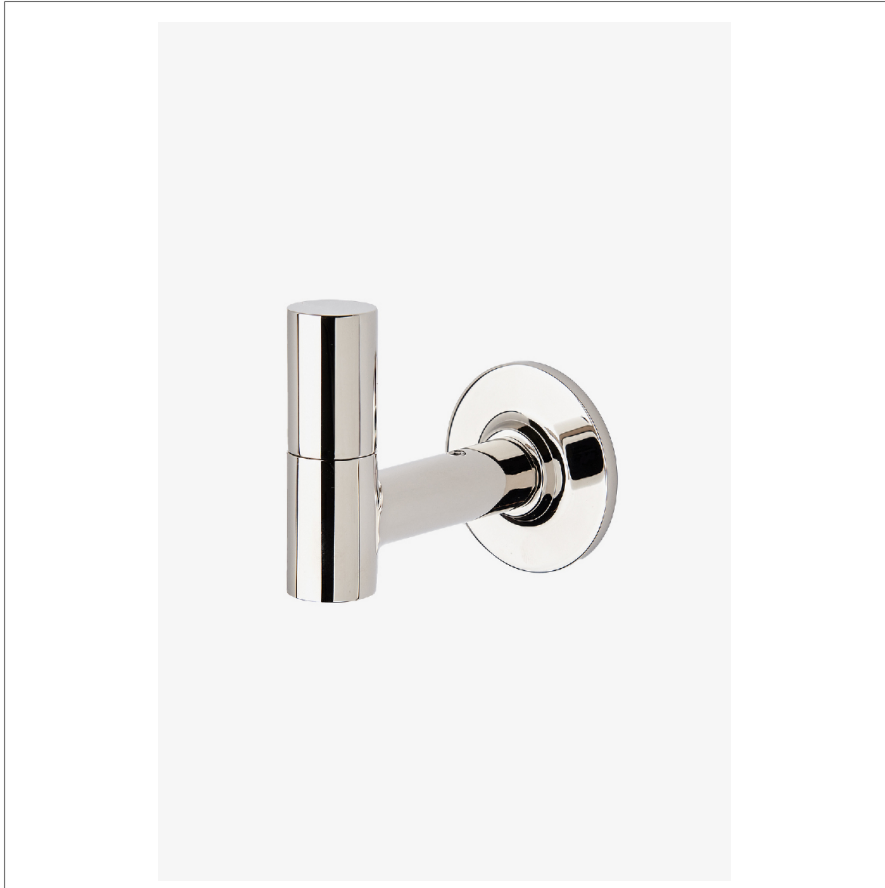

BOND

BRH001

Bond Robe Hook

SHOWN IN BOND ROBE HOOK | BRH001

TECHNICAL DETAILS

Primary Material: Brass

INSPIRATION

Modern designs infused with rare soul and artistry. Explore our wide range of Bond bath and kitchen elements, from fittings to fixtures to hardware.

CODES & STANDARDS

PRODUCT FEATURES

All mounting hardware included

Solid brass construction

Stocked in Chrome, Nickel, Brass and Dark Nickel

CERTIFICATIONS

PRODUCT (NOTES)

TOP VIEW SCALE: 3"=1'-0"

FRONT VIEW SCALE: 3"=1'-0"

SIDE VIEW SCALE: 3"=1'-0"