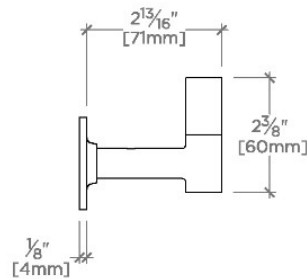

CODES & STANDARDS

PRODUCT FEATURES

All mounting hardware included

Solid brass construction

Stocked in Chrome, Nickel, Brass and Dark Nickel

CERTIFICATIONS

PRODUCT (NOTES)

TOP VIEW SCALE: 3"=1'-0"

FRONT VIEW SCALE: 3"=1'-0"

SIDE VIEW SCALE: 3"=1'-0"