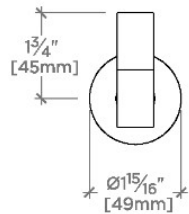

CODES & STANDARDS

PRODUCT FEATURES

All mounting hardware included

Solid brass construction

Stocked in Chrome, Nickel, Brass and Dark Nickel

CERTIFICATIONS

PRODUCT (NOTES)

TOP VIEW SCALE: 3"=1'-0"

FRONT VIEW SCALE: 3"=1'-0"

SIDE VIEW SCALE: 3"=1'-0"