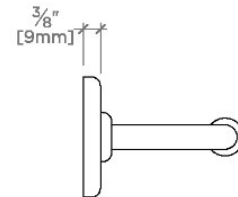

Not designed to be field cut

CERTIFICATIONS

PRODUCT (NOTES)

Ludlow

LDTB65

Ludlow Volta 24" Single Towel Bar

TOP VIEW

SCALE: 3"=1'-0"

FRONT VIEW

SCALE: 3"=1'-0"

SIDE VIEW

SCALE: 3"=1'-0"