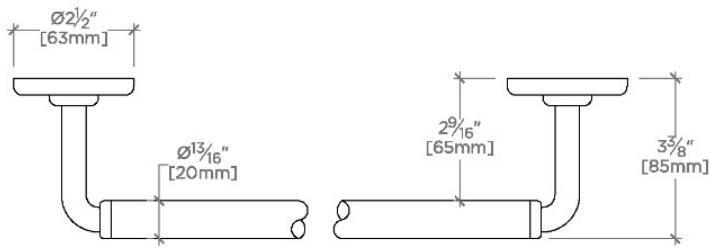

Not designed to be field cut

CERTIFICATIONS

PRODUCT (NOTES)

Ludlow

LDTB65

Ludlow Volta 24" Single Towel Bar

TOP VIEW

SCALE: 3"=1'-0"

FRONT VIEW

SCALE: 3"=1'-0"

SIDE VIEW

SCALE: 3"=1'-0"