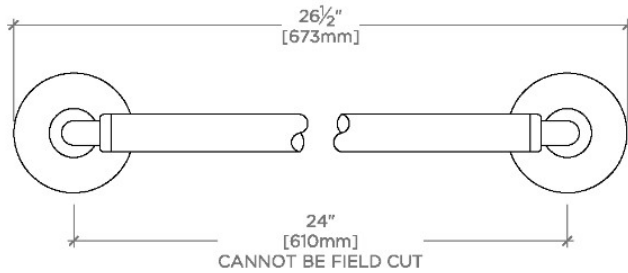

Ludlow

LDTB65

Ludlow Volta 24" Single Towel Bar

SHOWN IN LUDLOW VOLTA 24" SINGLE TOWEL BAR | LDTB65

TECHNICAL DETAILS

Escutcheon Primary Material: Brass
Hardware Primary Material: Brass
Primary Material: Brass

INSPIRATION

Our fresh take on American industrial design comes in three styles, each of them clean-lined, and distinct to Waterworks.

CODES & STANDARDS

PRODUCT FEATURES

All Mounting Hardware Included

Stocked in a Chrome, Nickel and Brass

Not designed to be field cut

CERTIFICATIONS

PRODUCT (NOTES)

Ludlow

LDTB65

Ludlow Volta 24" Single Towel Bar

TOP VIEW

SCALE: 3"=1'-0"

FRONT VIEW

SCALE: 3"=1'-0"

SIDE VIEW

SCALE: 3"=1'-0"