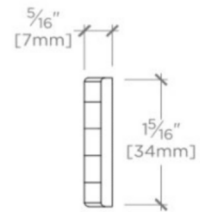

### TECHNICAL DETAILS

---

Hinge Primary Material: Brass  
Height: 25 mm  
Length: 165 mm  
Primary Material: Brass

## BOOTHBAY

BBHW02

Boothbay 6 1/2" Hinge

MOUNTING HARDWARE INCLUDED		
STYLE #	DESCRIPTION	QTY
998960	#6 x 5/8" Brass Oval Head Slotted	6
998961	#6 x 5/8" SS Oval Head Slotted	6

TOP VIEW

SCALE: 6"=1'-0"

FRONT VIEW

SCALE: 6"=1'-0"

SIDE VIEW

SCALE: 6"=1'-0"