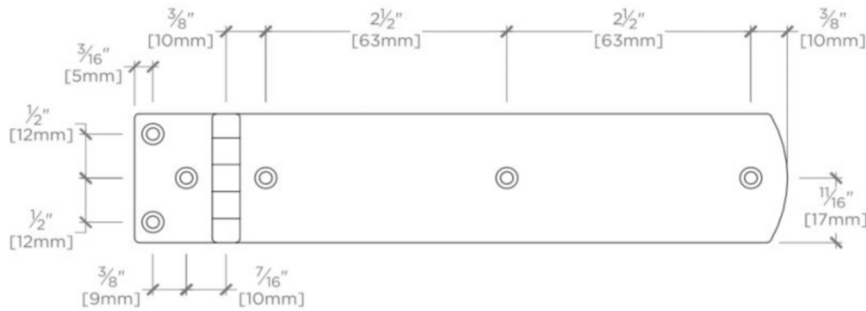

### TECHNICAL DETAILS

---

Hinge Primary Material: Brass  
Height: 25 mm  
Length: 165 mm  
Primary Material: Brass

## BOOTHBAY

BBHW02

Boothbay 6 1/2" Hinge

MOUNTING HARDWARE INCLUDED		
STYLE #	DESCRIPTION	QTY
998960	#6 x 5/8" Brass Oval Head Slotted	6
998961	#6 x 5/8" SS Oval Head Slotted	6

TOP VIEW

SCALE: 6"=1'-0"

FRONT VIEW

SCALE: 6"=1'-0"

SIDE VIEW

SCALE: 6"=1'-0"