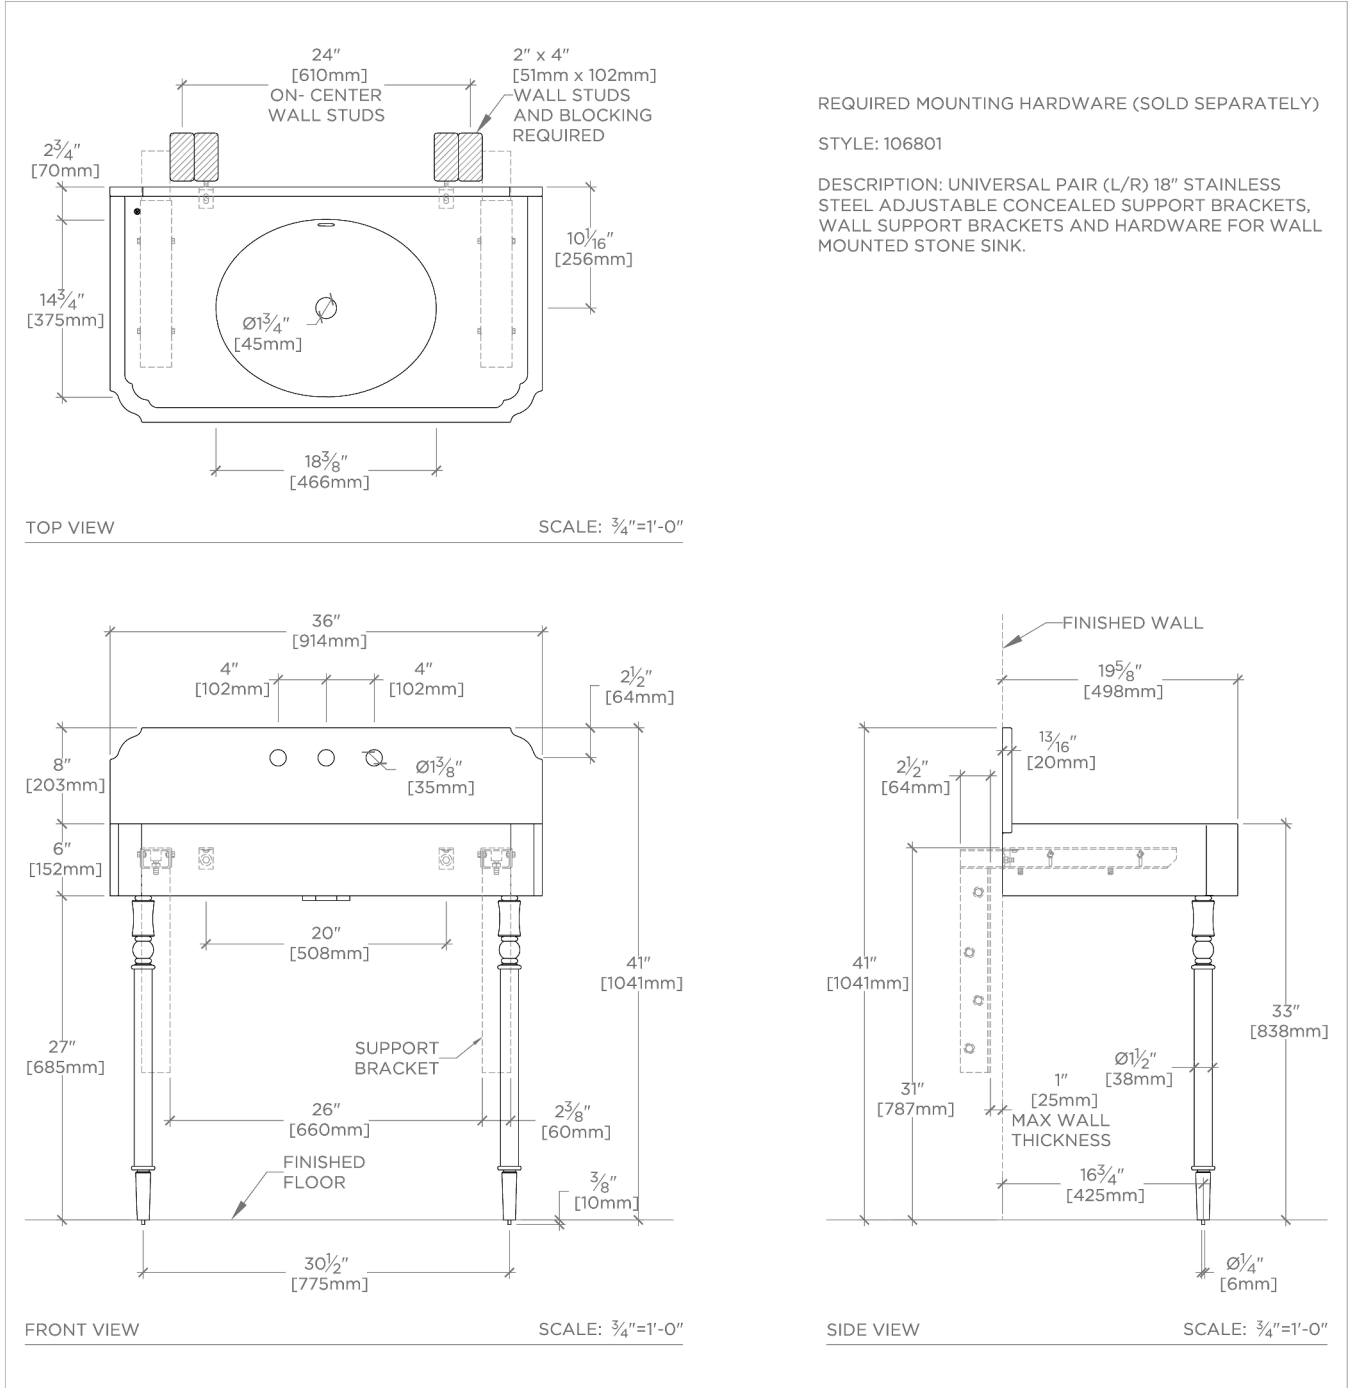

LEGACY

LEWS44

Legacy Turned two Legs with 36" Audra WALL Mounted
Marble Lavatory Sink with Backsplash

SHOWN IN LEGACY TURNED TWO LEGS WITH 36" AUDRA WALL MOUNTED MARBLE LAVATORY SINK WITH BACKSPLASH | LEWS44

TECHNICAL DETAILS

ADA Compliance: No
Adjustable Levelers Feet: N
Leg Material: Metal
Number Of Legs: Four
Primary Material: Brass
Sink Visibility: N

INSPIRATION

Crafted from turned brass, Legacy offers a versatile and sophisticated look that's grounded in tradition. Solid brass legs, modeled on classical Regency styles, attach seamlessly to the stone countertop or carved sink.

CODES & STANDARDS

PRODUCT FEATURES

Solid Brass

5CM marble top in the Waterworks Cut

Packages available in Brass and Nickel

Includes sink and choice of 5CM stone top in one of our 8 standard offerings

CERTIFICATIONS

PRODUCT (NOTES)

Legacy Turned two Legs with 36" Audra WALL Mounted Marble Lavatory Sink with Backsplash

REQUIRED MOUNTING HARDWARE (SOLD SEPARATELY)

STYLE: 106801

DESCRIPTION: UNIVERSAL PAIR (L/R) 18" STAINLESS STEEL ADJUSTABLE CONCEALED SUPPORT BRACKETS, WALL SUPPORT BRACKETS AND HARDWARE FOR WALL MOUNTED STONE SINK.