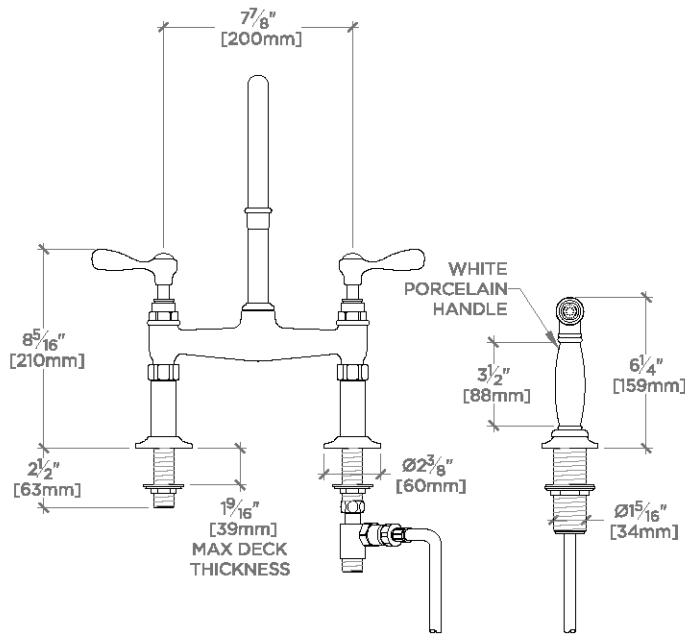

### TECHNICAL DETAILS

ADA Compliance: Yes  
 Depth/Width: 295 mm  
 Height: 395 mm  
 Integrated Diverter: Y  
 Primary Material: Brass  
 Restricted Maximum Flow Rate: 6.6 liters/min  
 Spout Swivel: Y  
 Suggested Application: Bar, Kitchen, Laundry

# WATERWORKS

Easton

EAKM42

Easton Vintage Two Hole Bridge Gooseneck Kitchen Faucet,  
Metal Lever Handles and Spray

TOP VIEW

SCALE: 1/2"=1'-0"

FRONT VIEW

SCALE: 1/2"=1'-0"

SIDE VIEW

SCALE: 1/2"=1'-0"