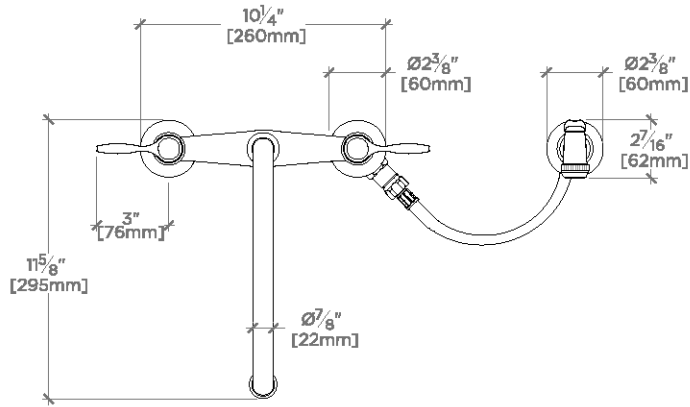

### TECHNICAL DETAILS

ADA Compliance: Yes  
 Depth/Width: 295 mm  
 Height: 395 mm  
 Integrated Diverter: Y  
 Primary Material: Brass  
 Restricted Maximum Flow Rate: 6.6 liters/min  
 Spout Swivel: Y  
 Suggested Application: Bar, Kitchen, Laundry

# WATERWORKS

Easton

EAKM42

Easton Vintage Two Hole Bridge Gooseneck Kitchen Faucet,  
Metal Lever Handles and Spray

TOP VIEW

SCALE: 1/2"=1'-0"

FRONT VIEW

SCALE: 1/2"=1'-0"

SIDE VIEW

SCALE: 1/2"=1'-0"