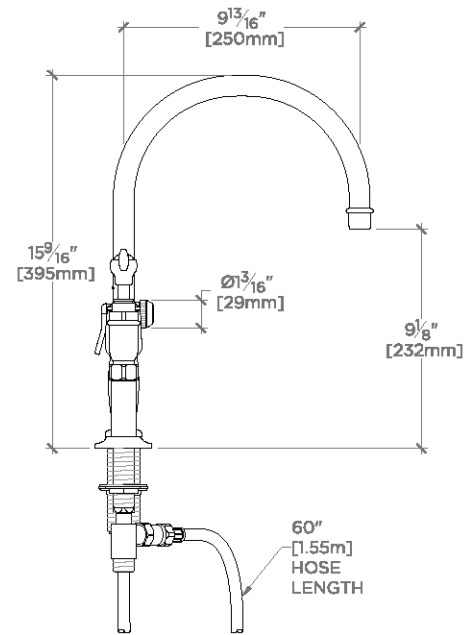

### TECHNICAL DETAILS

ADA Compliance: Yes  
 Depth/Width: 295 mm  
 Height: 395 mm  
 Integrated Diverter: Y  
 Primary Material: Brass  
 Restricted Maximum Flow Rate: 6.6 liters/min  
 Spout Swivel: Y  
 Suggested Application: Bar, Kitchen, Laundry

# WATERWORKS

Easton

EAKM42

Easton Vintage Two Hole Bridge Gooseneck Kitchen Faucet,  
Metal Lever Handles and Spray

TOP VIEW

SCALE: 1/2"=1'-0"

FRONT VIEW

SCALE: 1/2"=1'-0"

SIDE VIEW

SCALE: 1/2"=1'-0"