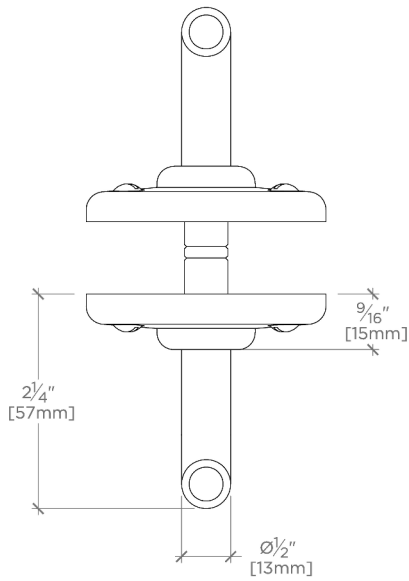

LUDLOW

LDRHG2

Ludlow Double Sided Glass Mounted Hook

SHOWN IN LUDLOW DOUBLE SIDED GLASS MOUNTED HOOK | LDRHG2

TECHNICAL DETAILS

Adjustable Levelers Feet: N
Escutcheon Primary Material: Brass
Hardware Primary Material: Brass
Primary Material: Brass
Suggested Application: Bath

CODES & STANDARDS

PRODUCT FEATURES

All mounting hardware included

Solid brass construction

Can accommodate glass thickness between 1/4" [6mm] to 3/4" [19mm]

Stocked in a Chrome, Nickel and Brass

CERTIFICATIONS

PRODUCT (NOTES)

LUDLOW

LDRHG2

Ludlow Double Sided Glass Mounted Hook

† THIS PRODUCT CAN BE INSTALLED ON GLASS THAT IS
1/4" [6mm], 3/8" [10mm], 1/2" [13mm], OR 3/4" [19mm].

TOP VIEW SCALE: 6"=1'-0"

FRONT VIEW SCALE: 6"=1'-0"

SIDE VIEW SCALE: 6"=1'-0"