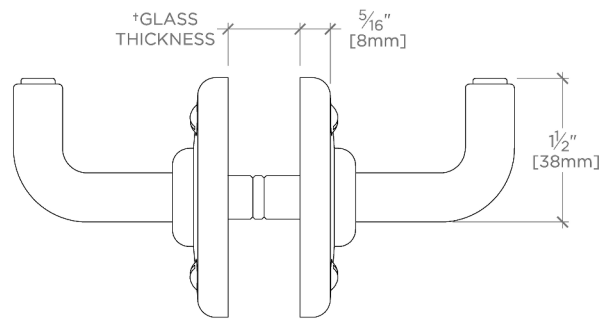

LUDLOW

LDRHG2

Ludlow Double Sided Glass Mounted Hook

SHOWN IN LUDLOW DOUBLE SIDED GLASS MOUNTED HOOK | LDRHG2

TECHNICAL DETAILS

Adjustable Levelers Feet: N
Escutcheon Primary Material: Brass
Hardware Primary Material: Brass
Primary Material: Brass
Suggested Application: Bath

CODES & STANDARDS

PRODUCT FEATURES

All mounting hardware included

Solid brass construction

Can accommodate glass thickness between 1/4" [6mm] to 3/4" [19mm]

Stocked in a Chrome, Nickel and Brass

CERTIFICATIONS

PRODUCT (NOTES)

LUDLOW

LDRHG2

Ludlow Double Sided Glass Mounted Hook

† THIS PRODUCT CAN BE INSTALLED ON GLASS THAT IS
1/4" [6mm], 3/8" [10mm], 1/2" [13mm], OR 3/4" [19mm].

TOP VIEW SCALE: 6"=1'-0"

FRONT VIEW SCALE: 6"=1'-0"

SIDE VIEW SCALE: 6"=1'-0"