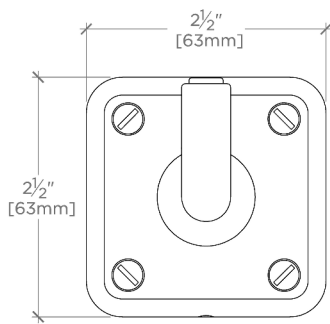

LUDLOW

LDRHG2

Ludlow Double Sided Glass Mounted Hook

SHOWN IN LUDLOW DOUBLE SIDED GLASS MOUNTED HOOK | LDRHG2

TECHNICAL DETAILS

Adjustable Levelers Feet: N
Escutcheon Primary Material: Brass
Hardware Primary Material: Brass
Primary Material: Brass
Suggested Application: Bath

CODES & STANDARDS

PRODUCT FEATURES

All mounting hardware included

Solid brass construction

Can accommodate glass thickness between 1/4" [6mm] to 3/4" [19mm]

Stocked in a Chrome, Nickel and Brass

CERTIFICATIONS

PRODUCT (NOTES)

LUDLOW

LDRHG2

Ludlow Double Sided Glass Mounted Hook

† THIS PRODUCT CAN BE INSTALLED ON GLASS THAT IS
1/4" [6mm], 3/8" [10mm], 1/2" [13mm], OR 3/4" [19mm].

TOP VIEW SCALE: 6"=1'-0"

FRONT VIEW SCALE: 6"=1'-0"

SIDE VIEW SCALE: 6"=1'-0"