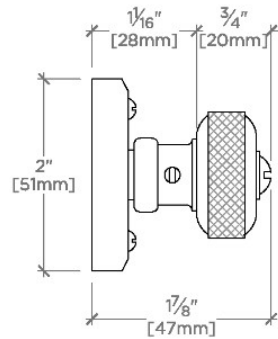

# WATERWORKS

R.W. ATLAS

RWHW09

R.W. Atlas 2" Latch with 1 1/4" Knob

MOUNTING HARDWARE INCLUDED		
STYLE #	DESCRIPTION	QTY
998955	Service Parts #6 x 1" Brass Round Head Slotted	6
998956	Service Parts #6 x 1" Stainless Steel Round Head Slotted	6

TOP VIEW SCALE: 6"=1'-0"

FRONT VIEW SCALE: 6"=1'-0"

SIDE VIEW SCALE: 6"=1'-0"