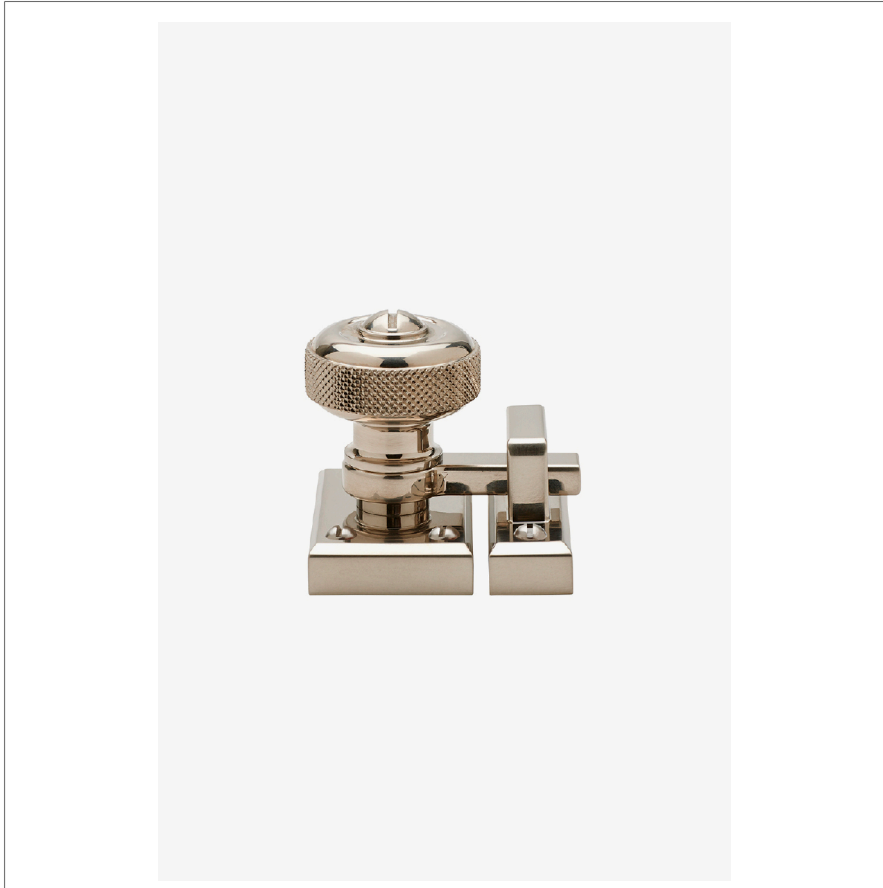

## R.W. ATLAS

RWHW09

R.W. Atlas 2" Latch with 1 1/4" Knob

SHOWN IN R.W. ATLAS 2" LATCH WITH 1 1/4" KNOB | RWHW09

### TECHNICAL DETAILS

Hardware Primary Material: Brass  
Hardware Shape: Knob  
Primary Material: Brass  
Suggested Application: All Applications

### PRODUCT FEATURES

- Solid Brass
- Machined
- Hand-polished
- Includes fixing screws

# WATERWORKS

R.W. ATLAS

RWHW09

R.W. Atlas 2" Latch with 1 1/4" Knob

MOUNTING HARDWARE INCLUDED		
STYLE #	DESCRIPTION	QTY
998955	Service Parts #6 x 1" Brass Round Head Slotted	6
998956	Service Parts #6 x 1" Stainless Steel Round Head Slotted	6