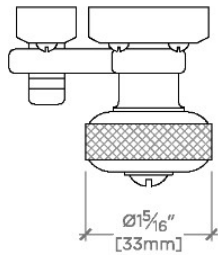

# WATERWORKS

R.W. ATLAS

RWHW09

R.W. Atlas 2" Latch with 1 1/4" Knob

MOUNTING HARDWARE INCLUDED		
STYLE #	DESCRIPTION	QTY
998955	Service Parts #6 x 1" Brass Round Head Slotted	6
998956	Service Parts #6 x 1" Stainless Steel Round Head Slotted	6

TOP VIEW SCALE: 6"=1'-0"

FRONT VIEW SCALE: 6"=1'-0"

SIDE VIEW SCALE: 6"=1'-0"