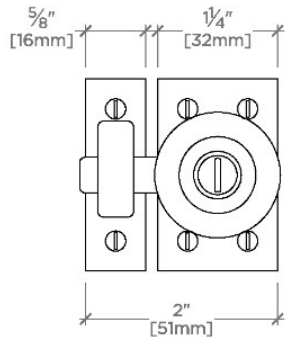

# WATERWORKS

R.W. ATLAS

RWHW09

R.W. Atlas 2" Latch with 1 1/4" Knob

MOUNTING HARDWARE INCLUDED		
STYLE #	DESCRIPTION	QTY
998955	Service Parts #6 x 1" Brass Round Head Slotted	6
998956	Service Parts #6 x 1" Stainless Steel Round Head Slotted	6

TOP VIEW SCALE: 6"=1'-0"

FRONT VIEW SCALE: 6"=1'-0"

SIDE VIEW SCALE: 6"=1'-0"