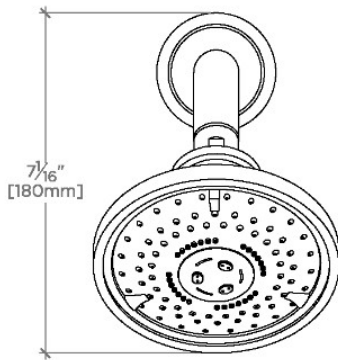

### PRODUCT FEATURES

- Made of Brass
- Features a swivel 5" showerhead with three adjustable spray patterns
- Includes a 8" wall mounted 45 degree shower arm
- Stocked in Brass, Chrome and Nickel
- Showerhead available in 1.75gpm (6.6L/min) flow rate

## AERO

## AES355

Aero 5" Showerhead with Adjustable Spray with 8" Wall Mounted 45 Degree Shower Arm

TOP VIEW

SCALE: 3"=1'-0"

STYLE NO.	DIM "A"	DIM "B"
AES354	10 1/16" [272mm]	6 1/4" [158mm]
TRS354		
AES355	12 1/16" [323mm]	8 1/4" [209mm]
TRS355		

SPRAY PATTERNS

FRONT VIEW

SCALE: 3"=1'-0"

SIDE VIEW

SCALE: 3"=1'-0"