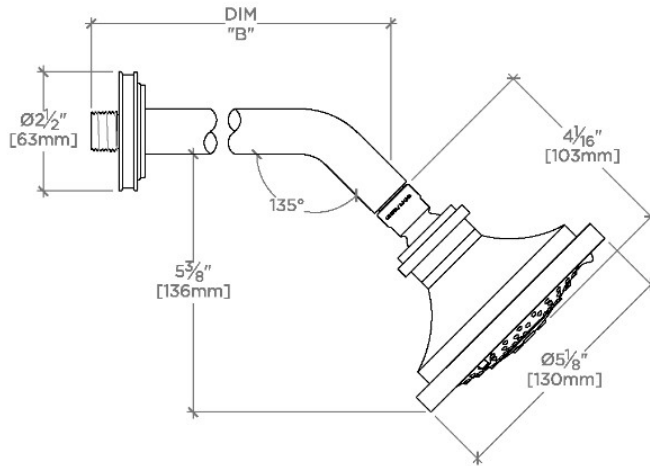

### TECHNICAL DETAILS

Adjustable Versus Fixed Spray: Adjustable  
 Fittings Hole Diameter: 1 1/4"  
 Inlet Connection Size: 1/2"  
 Inlet Connection Type: Male NPT  
 Pivot: Y  
 Primary Material: Brass  
 Restricted Maximum Flow Rate: 1.75 gpm  
 Water Pressure Maximum: 85.0 psi  
 Water Pressure Minimum: 20.0 psi  
 Water Pressure Recommended: 45.0 psi

### PRODUCT FEATURES

- Made of Brass
- Features a swivel 5" showerhead with three adjustable spray patterns
- Includes a 8" wall mounted 45 degree shower arm
- Stocked in Brass, Chrome and Nickel
- Showerhead available in 1.75gpm (6.6L/min) flow rate

## AES355

Aero 5" Showerhead with Adjustable Spray with 8" Wall Mounted 45 Degree Shower Arm

TOP VIEW

SCALE: 3"=1'-0"

STYLE NO.	DIM "A"	DIM "B"
AES354	10 1/16" [272mm]	6 1/4" [158mm]
TRS354		
AES355	12 1/16" [323mm]	8 1/4" [209mm]
TRS355		

SPRAY PATTERNS

FRONT VIEW

SCALE: 3"=1'-0"

SIDE VIEW

SCALE: 3"=1'-0"