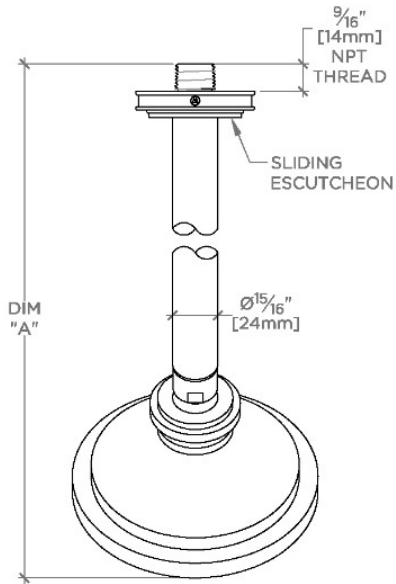

### TECHNICAL DETAILS

Adjustable Versus Fixed Spray: Adjustable  
 Fittings Hole Diameter: 1 1/4"  
 Inlet Connection Size: 1/2"  
 Inlet Connection Type: Male NPT  
 Pivot: Y  
 Primary Material: Brass  
 Restricted Maximum Flow Rate: 1.75 gpm  
 Water Pressure Maximum: 85.0 psi  
 Water Pressure Minimum: 20.0 psi  
 Water Pressure Recommended: 45.0 psi

### PRODUCT FEATURES

- Made of Brass
- Features a swivel 5" showerhead with three adjustable spray patterns
- Includes a 8" wall mounted 45 degree shower arm
- Stocked in Brass, Chrome and Nickel
- Showerhead available in 1.75gpm (6.6L/min) flow rate

## AES355

Aero 5" Showerhead with Adjustable Spray with 8" Wall Mounted 45 Degree Shower Arm

TOP VIEW

SCALE: 3"=1'-0"

STYLE NO.	DIM "A"	DIM "B"
AES354	10 1/16" [272mm]	6 1/4" [158mm]
TRS354		
AES355	12 1/16" [323mm]	8 1/4" [209mm]
TRS355		

SPRAY PATTERNS

FRONT VIEW

SCALE: 3"=1'-0"

SIDE VIEW

SCALE: 3"=1'-0"