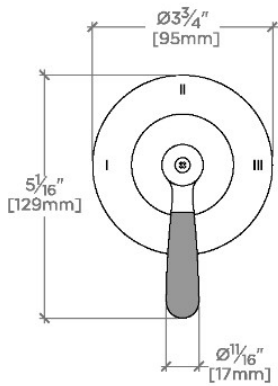

TECHNICAL DETAILS

ADA Compliance: Yes
Fittings Hole Diameter: 2"
Handle Turn Angle: Full Turn
Number Of Holes: One Hole
Primary Material: Brass

INSPIRATION

This new American classic was designed with simplicity in mind. Featuring streamlined forms and honest details, it's the epitome of quiet elegance.

CODES & STANDARDS

ASME A112.18.1/CSA B125.1, State of MA

PRODUCT FEATURES

Features Two-Tone Lever Handle

For use with a Thermostatic shower system and three waterway outlets such as a handshower, shower head, and tub spout

Feature Roman Numerals representing outlet position

Stocked in Nickel/Matte Black and Brass/Matte Black

Requires valve rough sold separately

CERTIFICATIONS

PRODUCT (NOTES)

RIVERUN

RR3T10

Riverun Three Way Diverter Valve Trim for Thermostatic with Roman Numerals and Two-Tone Lever Handle

TOP VIEW SCALE: 3"=1'-0"

FRONT VIEW SCALE: 3"=1'-0"

SIDE VIEW SCALE: 3"=1'-0"