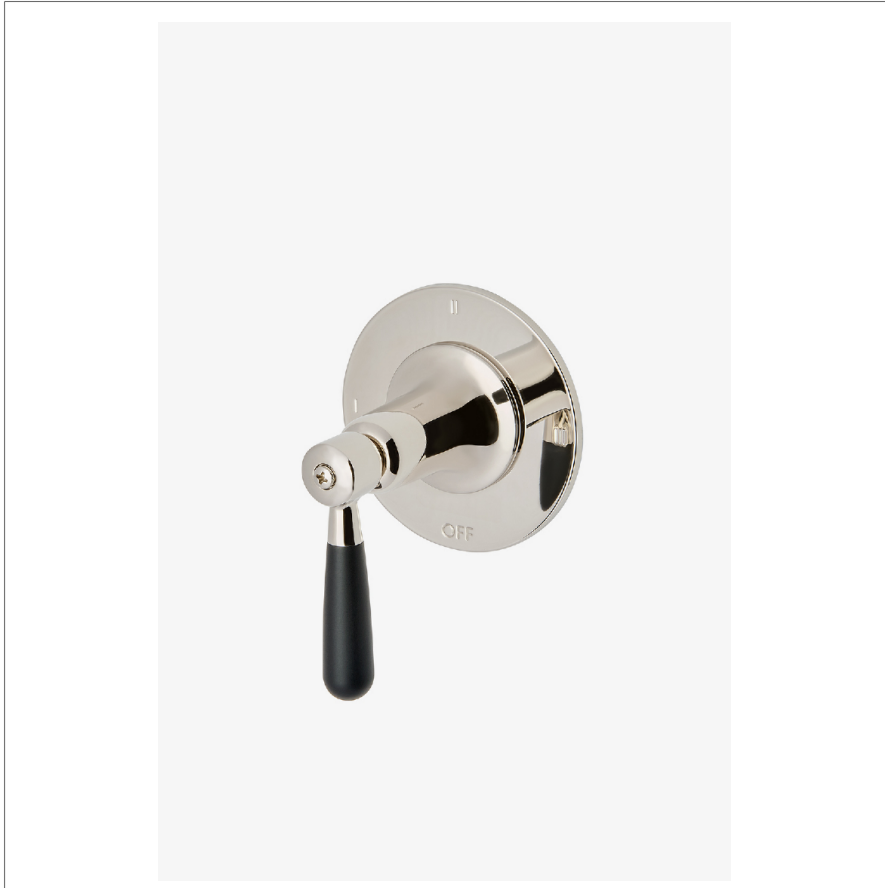

RIVERUN

RR3T10

Riverun Three Way Diverter Valve Trim for Thermostatic with Roman Numerals and Two-Tone Lever Handle

SHOWN IN RIVERUN THREE WAY DIVERTER VALVE TRIM FOR THERMOSTATIC WITH ROMAN NUMERALS AND TWO-TONE LEVER HANDLE | RR3T10

TECHNICAL DETAILS

ADA Compliance: Yes
Fittings Hole Diameter: 2"
Handle Turn Angle: Full Turn
Number Of Holes: One Hole
Primary Material: Brass

INSPIRATION

This new American classic was designed with simplicity in mind. Featuring streamlined forms and honest details, it's the epitome of quiet elegance.

CODES & STANDARDS

ASME A112.18.1/CSA B125.1, State of MA

PRODUCT FEATURES

Features Two-Tone Lever Handle

For use with a Thermostatic shower system and three waterway outlets such as a handshower, shower head, and tub spout

Feature Roman Numerals representing outlet position

Stocked in Nickel/Matte Black and Brass/Matte Black

Requires valve rough sold separately

CERTIFICATIONS

PRODUCT (NOTES)

RIVERUN

RR3T10

Riverun Three Way Diverter Valve Trim for Thermostatic with Roman Numerals and Two-Tone Lever Handle