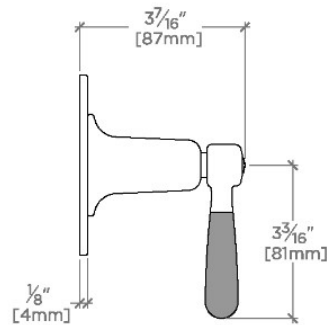

TECHNICAL DETAILS

ADA Compliance: Yes
Fittings Hole Diameter: 2"
Handle Turn Angle: Full Turn
Number Of Holes: One Hole
Primary Material: Brass

INSPIRATION

This new American classic was designed with simplicity in mind. Featuring streamlined forms and honest details, it's the epitome of quiet elegance.

CODES & STANDARDS

ASME A112.18.1/CSA B125.1, State of MA

PRODUCT FEATURES

Features Two-Tone Lever Handle

For use with a Thermostatic shower system and three waterway outlets such as a handshower, shower head, and tub spout

Feature Roman Numerals representing outlet position

Stocked in Nickel/Matte Black and Brass/Matte Black

Requires valve rough sold separately

CERTIFICATIONS

PRODUCT (NOTES)

RIVERUN

RR3T10

Riverun Three Way Diverter Valve Trim for Thermostatic with Roman Numerals and Two-Tone Lever Handle

TOP VIEW SCALE: 3"=1'-0"

FRONT VIEW SCALE: 3"=1'-0"

SIDE VIEW SCALE: 3"=1'-0"