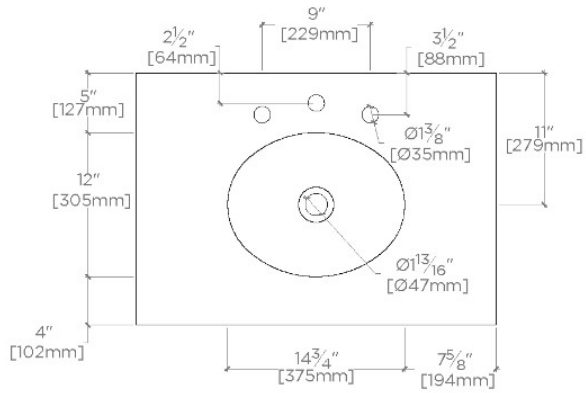

### TECHNICAL DETAILS

Bowl Shape: Oval  
Depth/Width: 533 mm  
Height: 864 mm  
Installation Type: Wall Mounted  
Length: 762 mm  
Number Of Holes: Two Hole  
Number Of Legs: Two  
Outer Rim Shape: Oval  
Primary Material: 20 SWG Brass  
Sink Visibility: Y  
Suggested Application: Bath

## Crystal

CRWS02

Crystal Round Two Leg Single Washstand Packaged with Sink and Slab Top 30" x 21" x 34"

TOP VIEW SCALE: 3/4"=1'-0"

FRONT VIEW SCALE: 3/4"=1'-0"

SIDE VIEW SCALE: 3/4"=1'-0"