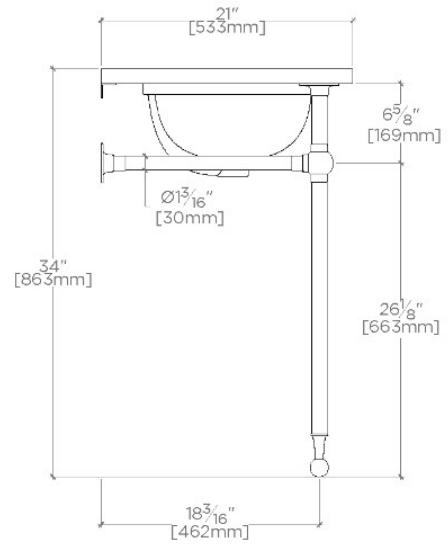

### TECHNICAL DETAILS

Bowl Shape: Oval  
Depth/Width: 533 mm  
Height: 864 mm  
Installation Type: Wall Mounted  
Length: 762 mm  
Number Of Holes: Two Hole  
Number Of Legs: Two  
Outer Rim Shape: Oval  
Primary Material: 20 SWG Brass  
Sink Visibility: Y  
Suggested Application: Bath

## Crystal

CRWS02

Crystal Round Two Leg Single Washstand Packaged with Sink and Slab Top 30" x 21" x 34"

TOP VIEW SCALE: 3/4"=1'-0"

FRONT VIEW SCALE: 3/4"=1'-0"

SIDE VIEW SCALE: 3/4"=1'-0"