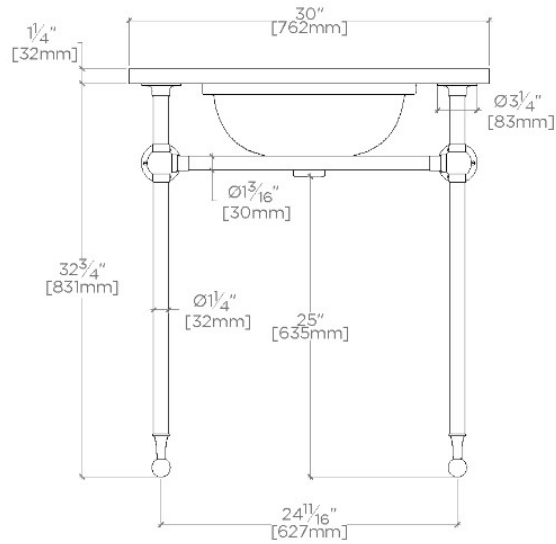

### TECHNICAL DETAILS

Bowl Shape: Oval  
Depth/Width: 533 mm  
Height: 864 mm  
Installation Type: Wall Mounted  
Length: 762 mm  
Number Of Holes: Two Hole  
Number Of Legs: Two  
Outer Rim Shape: Oval  
Primary Material: 20 SWG Brass  
Sink Visibility: Y  
Suggested Application: Bath

## Crystal

CRWS02

Crystal Round Two Leg Single Washstand Packaged with Sink and Slab Top 30" x 21" x 34"

TOP VIEW SCALE: 3/4"=1'-0"

FRONT VIEW SCALE: 3/4"=1'-0"

SIDE VIEW SCALE: 3/4"=1'-0"