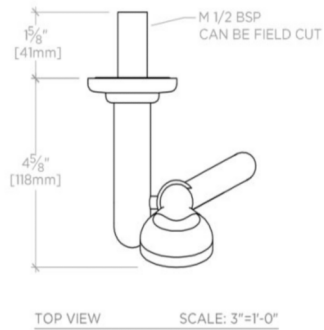

LUDLOW

Ludlow Handshower On Hook with Metal Handle

LD01HS

SHOWN IN LUDLOW HANDSHOWER ON HOOK WITH METAL HANDLE| LDHS01

TECHNICAL DETAILS

Adjustable versus Fixed Spray: Fixed Spray
Diameter of Head: 52 mm
Escutcheon Primary Material: Brass
Fittings Hole Diameter: 25 mm
Handshower / Spray Hose Length: 1.5 m
Depth / Width: 117 mm
Height: 256 mm
Inlet Connection Size: 1/2"
Inlet Connection Type: Male G/BSPP
Installation Type: Wall Mounted
Integrated Diverter: N
Length: 89 mm
Pivot: N
Primary Material: Brass
Restricted Maximum Flow Rate: 7.6 liters/min
Suggested Application: Bath
Water Pressure Maximum: 5.5 bar
Water Pressure Minimum: 1.5 bar
Water Pressure Recommended: 3.0 bar

This item is stocked in a Chrome, Nickel and Unlacquered Brass finishes.

Handshower is easy and comfortable to grip

Flow rate regulated to 2.0 gallons per minute (gpm).

Standard flow rate 2.0gpm (7.6 L/min). Also available in high efficient flow options. Contact your sales associate or call 1 (800) 899-6757 for details.

LUDLOW

LD01HS

Ludlow Handshower On Hook with Metal Handle

ADAPTER(S) PACKAGED SEPARATELY		
ADAPTER	DESCRIPTION	QTY
UNUK04	1/2" NPT Male x 1/2" Male Nipple 50mm Long BSP	1