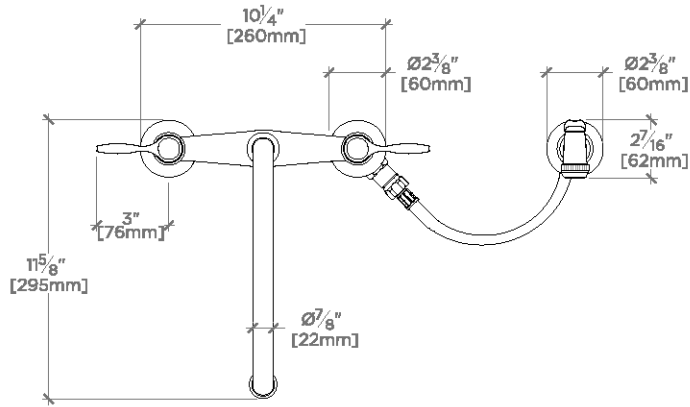

TECHNICAL DETAILS

ADA Compliance: Yes
 Depth/Width: 11 5/8"
 Height: 15 9/16"
 Integrated Diverter: Y
 Primary Material: Brass
 Restricted Maximum Flow Rate: 1.75 gpm
 Spout Swivel: Y
 Suggested Application: Bar, Kitchen, Laundry

WATERWORKS

EASTON

EAKM42

Easton Vintage Two Hole Bridge Gooseneck Kitchen Faucet,
Metal Lever Handles and Spray

TOP VIEW

SCALE: 1/2"=1'-0"

FRONT VIEW

SCALE: 1/2"=1'-0"

SIDE VIEW

SCALE: 1/2"=1'-0"