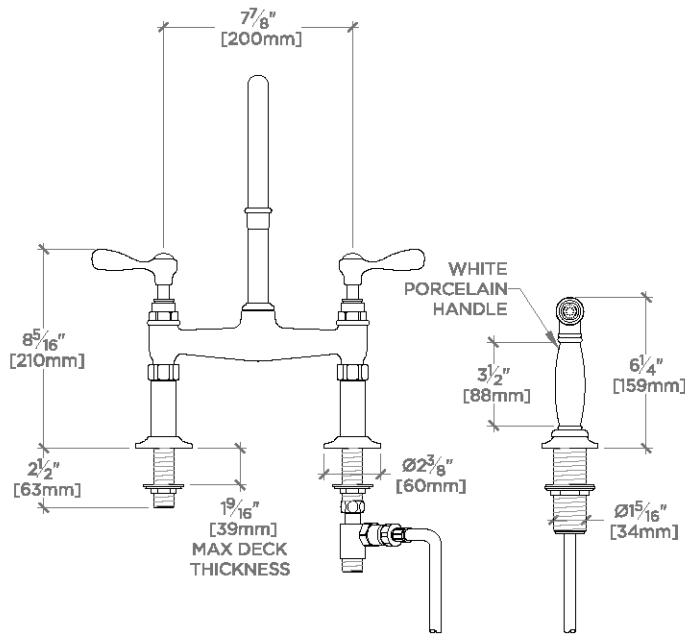

WATERWORKS

EASTON

EAKM42

Easton Vintage Two Hole Bridge Gooseneck Kitchen Faucet,
Metal Lever Handles and Spray

TOP VIEW

SCALE: 1/2"=1'-0"

FRONT VIEW

SCALE: 1/2"=1'-0"

SIDE VIEW

SCALE: 1/2"=1'-0"