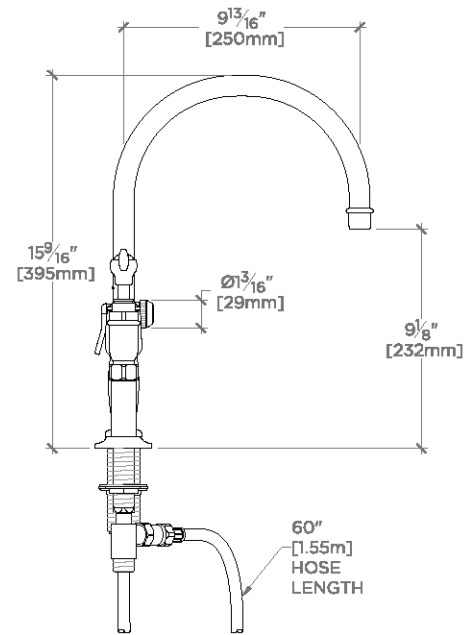

TECHNICAL DETAILS

ADA Compliance: Yes
 Depth/Width: 11 5/8"
 Height: 15 9/16"
 Integrated Diverter: Y
 Primary Material: Brass
 Restricted Maximum Flow Rate: 1.75 gpm
 Spout Swivel: Y
 Suggested Application: Bar, Kitchen, Laundry

WATERWORKS

EASTON

EAKM42

Easton Vintage Two Hole Bridge Gooseneck Kitchen Faucet,
Metal Lever Handles and Spray

TOP VIEW

SCALE: 1/2"=1'-0"

FRONT VIEW

SCALE: 1/2"=1'-0"

SIDE VIEW

SCALE: 1/2"=1'-0"