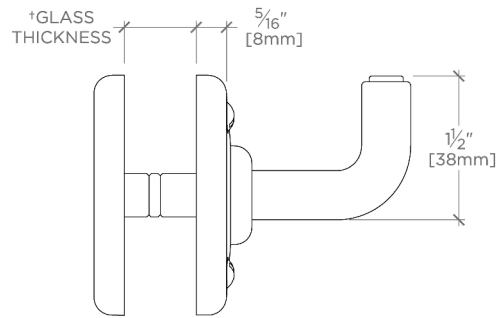

LUDLOW

LDRHG1

Ludlow Single Sided Glass Mounted Hook

SHOWN IN LUDLOW SINGLE SIDED GLASS MOUNTED HOOK | LDRHG1

TECHNICAL DETAILS

Adjustable Levelers Feet: N
Escutcheon Primary Material: Brass
Hardware Primary Material: Brass
Primary Material: Brass
Suggested Application: Bath

CODES & STANDARDS

PRODUCT FEATURES

All mounting hardware included

Solid brass construction

Can accommodate glass thickness between 1/4" [6mm] to 3/4" [19mm]

Stocked in a Chrome, Nickel and Brass

CERTIFICATIONS

PRODUCT (NOTES)

LUDLOW

LDRHG1

Ludlow Single Sided Glass Mounted Hook

† THIS PRODUCT CAN BE INSTALLED ON GLASS THAT IS
1/4" [6mm], 3/8" [10mm], 1/2" [13mm], OR 3/4" [19mm].

TOP VIEW SCALE: 6"=1'-0"

BACK VIEW ON DISC

FRONT VIEW SCALE: 6"=1'-0"

SIDE VIEW SCALE: 6"=1'-0"