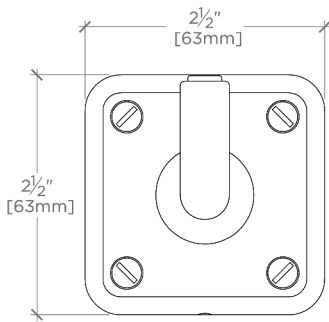

LUDLOW

LDRHG1

Ludlow Single Sided Glass Mounted Hook

SHOWN IN LUDLOW SINGLE SIDED GLASS MOUNTED HOOK | LDRHG1

TECHNICAL DETAILS

Adjustable Levelers Feet: N
Escutcheon Primary Material: Brass
Hardware Primary Material: Brass
Primary Material: Brass
Suggested Application: Bath

PRODUCT (NOTES)

LUDLOW

LDRHG1

Ludlow Single Sided Glass Mounted Hook

† THIS PRODUCT CAN BE INSTALLED ON GLASS THAT IS
1/4" [6mm], 3/8" [10mm], 1/2" [13mm], OR 3/4" [19mm].

TOP VIEW SCALE: 6"=1'-0"

BACK VIEW ON DISC

FRONT VIEW SCALE: 6"=1'-0"

SIDE VIEW SCALE: 6"=1'-0"