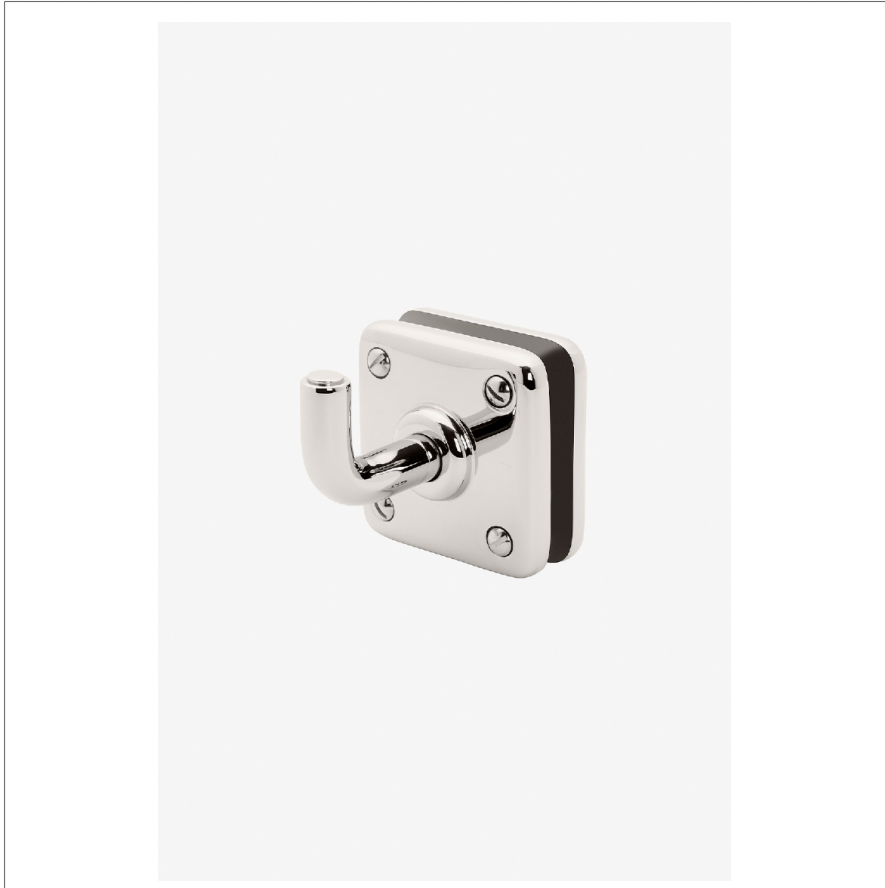

LUDLOW

LDRHG1

Ludlow Single Sided Glass Mounted Hook

SHOWN IN LUDLOW SINGLE SIDED GLASS MOUNTED HOOK | LDRHG1

TECHNICAL DETAILS

Adjustable Levelers Feet: N
Escutcheon Primary Material: Brass
Hardware Primary Material: Brass
Primary Material: Brass
Suggested Application: Bath

INSPIRATION

Our fresh take on American industrial design features comes in two styles, each of them clean-lined, versatile and unique to Waterworks. Choose from original Ludlow, featuring a square plate and exposed screws, and Ludlow Volta, with a round escutcheon for a softer, more transitional feel.

CODES & STANDARDS

PRODUCT FEATURES

All mounting hardware included

Solid brass construction

Can accommodate glass thickness between 1/4" [6mm] to 3/4" [19mm]

Stocked in a Chrome, Nickel and Brass

CERTIFICATIONS

PRODUCT (NOTES)

LUDLOW

LDRHG1

Ludlow Single Sided Glass Mounted Hook

† THIS PRODUCT CAN BE INSTALLED ON GLASS THAT IS
1/4" [6mm], 3/8" [10mm], 1/2" [13mm], OR 3/4" [19mm].

TOP VIEW SCALE: 6"=1'-0"

BACK VIEW ON DISC