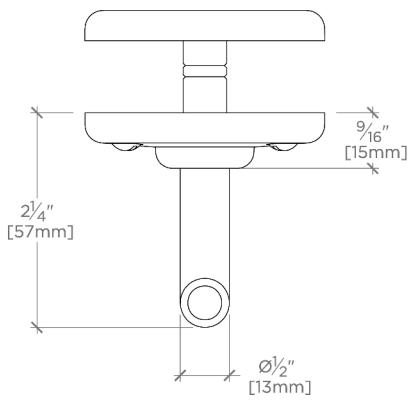

LUDLOW

LDRHG1

Ludlow Single Sided Glass Mounted Hook

SHOWN IN LUDLOW SINGLE SIDED GLASS MOUNTED HOOK | LDRHG1

TECHNICAL DETAILS

Adjustable Levelers Feet: N
Escutcheon Primary Material: Brass
Hardware Primary Material: Brass
Primary Material: Brass
Suggested Application: Bath

CODES & STANDARDS

PRODUCT FEATURES

All mounting hardware included

Solid brass construction

Can accommodate glass thickness between 1/4" [6mm] to 3/4" [19mm]

Stocked in a Chrome, Nickel and Brass

CERTIFICATIONS

PRODUCT (NOTES)

LUDLOW

LDRHG1

Ludlow Single Sided Glass Mounted Hook

† THIS PRODUCT CAN BE INSTALLED ON GLASS THAT IS
1/4" [6mm], 3/8" [10mm], 1/2" [13mm], OR 3/4" [19mm].

TOP VIEW SCALE: 6"=1'-0"

BACK VIEW ON DISC

FRONT VIEW SCALE: 6"=1'-0"

SIDE VIEW SCALE: 6"=1'-0"