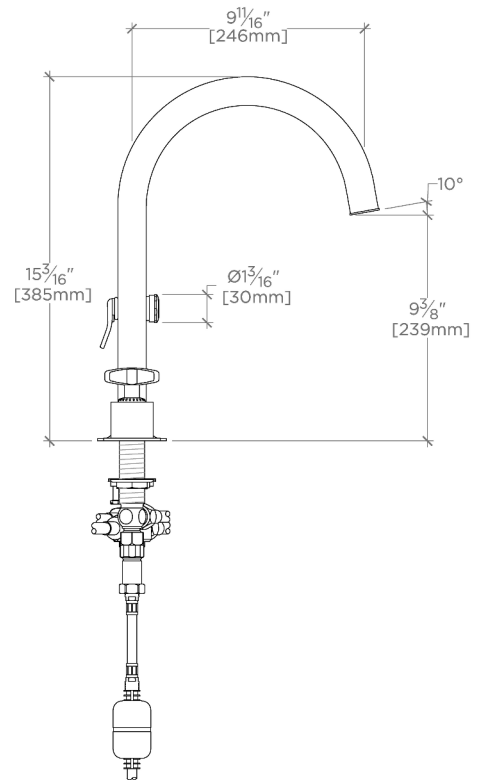

### TECHNICAL DETAILS

ADA Compliance: Yes  
 Deck Thickness Maximum: 1 1/16"  
 Deck Thickness Minimum: 5/16"  
 Fittings Hole Diameter: 1 3/8"  
 Handle Turn Angle: Quarter Turn  
 Handshower Spray Hose Length: 59"  
 Inlet Connection Size: 1/2"  
 Inlet Connection Type: Male with Supply Nut  
 Restricted Maximum Flow Rate: 1.75 gpm  
 Spout Swivel: Y  
 Spray Included In Unit: Y  
 Valve Material: Brass and Ceramic  
 Water Pressure Maximum: 85.0 psi  
 Water Pressure Minimum: 20.0 psi  
 Water Pressure Recommended: 45.0 psi

## HENRY CHRONOS

CKM301

Henry Chronos Three Hole Gooseneck Kitchen Faucet with Cross Handles and Spray

TOP VIEW

SCALE:  $1\frac{1}{2}"=1'-0"$

FRONT VIEW

SCALE:  $1\frac{1}{2}"=1'-0"$

SIDE VIEW

SCALE:  $1\frac{1}{2}"=1'-0"$