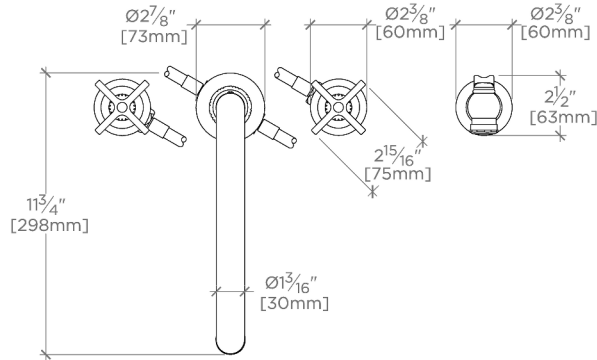

### TECHNICAL DETAILS

ADA Compliance: Yes  
 Deck Thickness Maximum: 1 1/16"  
 Deck Thickness Minimum: 5/16"  
 Fittings Hole Diameter: 1 3/8"  
 Handle Turn Angle: Quarter Turn  
 Handshower Spray Hose Length: 59"  
 Inlet Connection Size: 1/2"  
 Inlet Connection Type: Male with Supply Nut  
 Restricted Maximum Flow Rate: 1.75 gpm  
 Spout Swivel: Y  
 Spray Included In Unit: Y  
 Valve Material: Brass and Ceramic  
 Water Pressure Maximum: 85.0 psi  
 Water Pressure Minimum: 20.0 psi  
 Water Pressure Recommended: 45.0 psi

### PRODUCT FEATURES

Features Cross Handles

Stocked in Chrome, Nickel, and Brass

Available in 1.75 gpm (6.6 L/min) flow rate

Single function sidespray

## HENRY CHRONOS

CKM301

Henry Chronos Three Hole Gooseneck Kitchen Faucet with Cross Handles and Spray

TOP VIEW

SCALE:  $1\frac{1}{2}"=1'-0"$

FRONT VIEW

SCALE:  $1\frac{1}{2}"=1'-0"$

SIDE VIEW