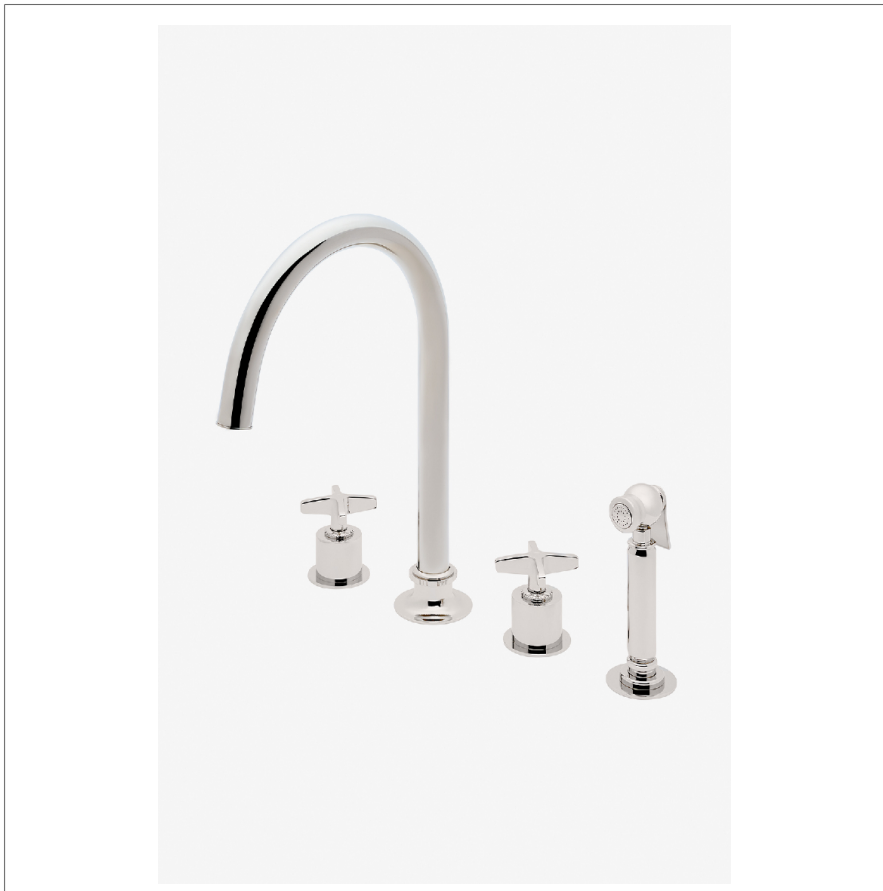

## HENRY CHRONOS

CKM301

Henry Chronos Three Hole Gooseneck Kitchen Faucet with Cross Handles and Spray

SHOWN IN HENRY CHRONOS THREE HOLE GOOSENECK KITCHEN FAUCET WITH CROSS HANDLES AND SPRAY | CKM301

### TECHNICAL DETAILS

ADA Compliance: Yes  
 Deck Thickness Maximum: 1 1/16"  
 Deck Thickness Minimum: 5/16"  
 Fittings Hole Diameter: 1 3/8"  
 Handle Turn Angle: Quarter Turn  
 Handshower Spray Hose Length: 59"  
 Inlet Connection Size: 1/2"  
 Inlet Connection Type: Male with Supply Nut  
 Restricted Maximum Flow Rate: 1.75 gpm  
 Spout Swivel: Y  
 Spray Included In Unit: Y  
 Valve Material: Brass and Ceramic  
 Water Pressure Maximum: 85.0 psi  
 Water Pressure Minimum: 20.0 psi  
 Water Pressure Recommended: 45.0 psi

### PRODUCT FEATURES

Features Cross Handles

Stocked in Chrome, Nickel, and Brass

Available in 1.75 gpm (6.6 L/min) flow rate

Single function sidespray

## HENRY CHRONOS

CKM301

Henry Chronos Three Hole Gooseneck Kitchen Faucet with Cross Handles and Spray

TOP VIEW

SCALE:  $1\frac{1}{2}"=1'-0"$

FRONT VIEW

SCALE:  $1\frac{1}{2}"=1'-0"$

SIDE VIEW