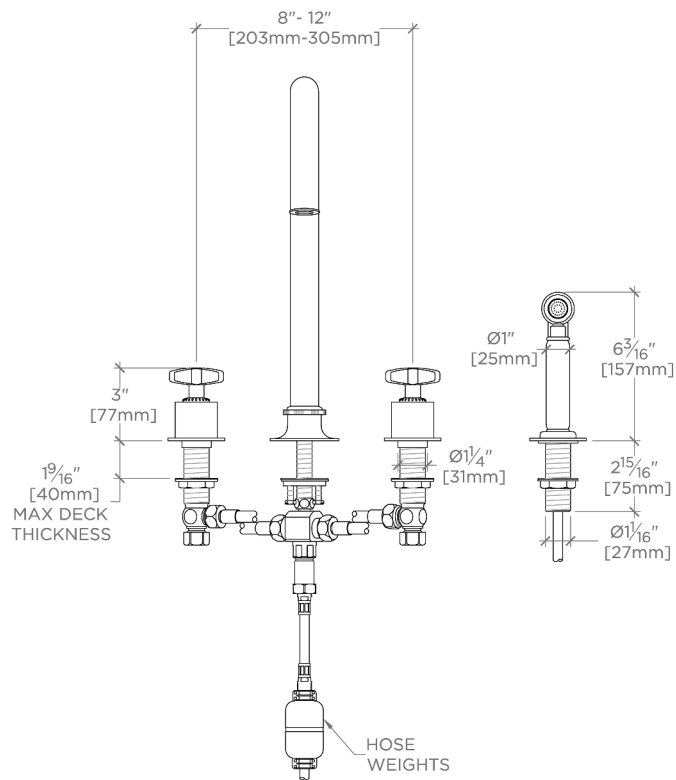

### TECHNICAL DETAILS

ADA Compliance: Yes  
 Deck Thickness Maximum: 1 1/16"  
 Deck Thickness Minimum: 5/16"  
 Fittings Hole Diameter: 1 3/8"  
 Handle Turn Angle: Quarter Turn  
 Handshower Spray Hose Length: 59"  
 Inlet Connection Size: 1/2"  
 Inlet Connection Type: Male with Supply Nut  
 Restricted Maximum Flow Rate: 1.75 gpm  
 Spout Swivel: Y  
 Spray Included In Unit: Y  
 Valve Material: Brass and Ceramic  
 Water Pressure Maximum: 85.0 psi  
 Water Pressure Minimum: 20.0 psi  
 Water Pressure Recommended: 45.0 psi

## HENRY CHRONOS

CKM301

Henry Chronos Three Hole Gooseneck Kitchen Faucet with Cross Handles and Spray

TOP VIEW

SCALE:  $1\frac{1}{2}"=1'-0"$

FRONT VIEW

SCALE:  $1\frac{1}{2}"=1'-0"$

SIDE VIEW

SCALE:  $1\frac{1}{2}"=1'-0"$