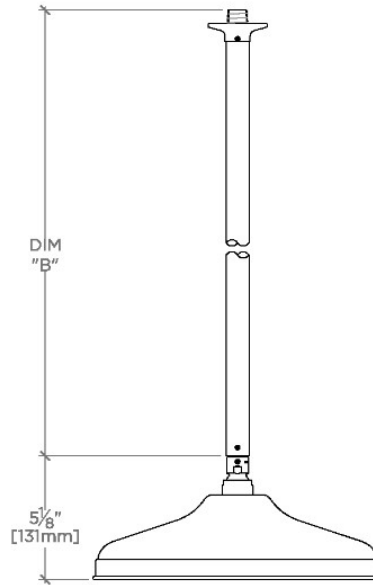

### TECHNICAL DETAILS

Adjustable Versus Fixed Spray: Fixed  
Fittings Hole Diameter: 1 1/4"  
Flow Restriction Options: 1.5, 1.75, 2.0  
Inlet Connection Size: 1/2"  
Inlet Connection Type: Male NPT  
Pivot: Y  
Primary Material: Brass  
Restricted Maximum Flow Rate: 1.75 gpm  
Water Pressure Maximum: 85.0 psi  
Water Pressure Minimum: 20.0 psi  
Water Pressure Recommended: 45.0 psi

### PRODUCT FEATURES

Made of Brass

Features a swivel 12" rain showerhead with easy clean rubber nozzles

Includes a 12" ceiling mounted shower arm

Stocked in Brass, Chrome, Nickel and Matte Nickel

Rain showerhead available in 1.75gpm (6.6L/min) flow rate

## OPS121

Opus 12" Rain Showerhead with 12" Ceiling Mounted Shower Arm

CEILING VIEW

SCALE: 1/2"=1'-0"

STYLE NO.	DIM "A"	DIM "B"
EAS120	11 <sup>1</sup> / <sub>16</sub> "	6 <sup>9</sup> / <sub>16</sub> "
OPS120	[297mm]	[166mm]
EAS121	17 <sup>3</sup> / <sub>4</sub> "	12 <sup>9</sup> / <sub>16</sub> "
OPS121	[450mm]	[319mm]
EAS122	23 <sup>3</sup> / <sub>4</sub> "	18 <sup>9</sup> / <sub>16</sub> "
OPS122	[603mm]	[472mm]

FRONT VIEW

SCALE: 1/2"=1'-0"

SIDE VIEW

SCALE: 1/2"=1'-0"