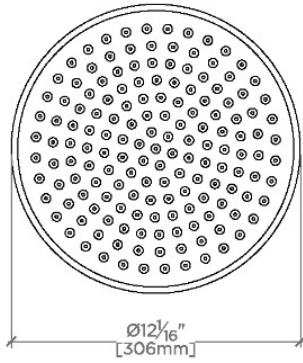

WATERWORKS

OPUS

OPS121

Opus 12" Rain Showerhead with 12" Ceiling Mounted Shower Arm

CEILING VIEW

SCALE: 1/2"=1'-0"

STYLE NO.	DIM "A"	DIM "B"
EAS120	11¹/₁₆"	6⁹/₁₆"
OPS120	[297mm]	[166mm]
EAS121	17³/₄"	12⁹/₁₆"
OPS121	[450mm]	[319mm]
EAS122	23³/₄"	18⁹/₁₆"
OPS122	[603mm]	[472mm]