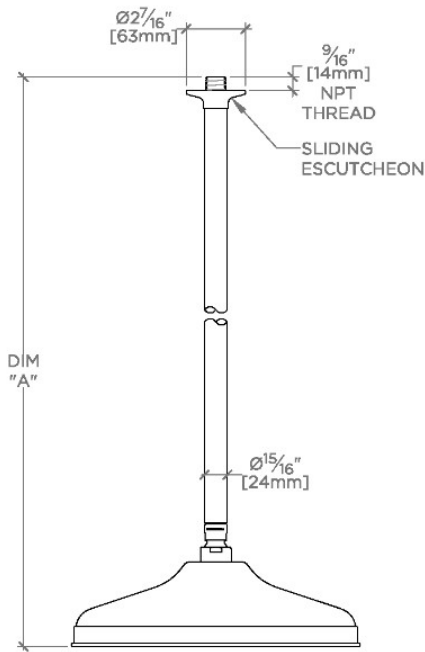

### TECHNICAL DETAILS

Adjustable Versus Fixed Spray: Fixed  
Fittings Hole Diameter: 1 1/4"  
Flow Restriction Options: 1.5, 1.75, 2.0  
Inlet Connection Size: 1/2"  
Inlet Connection Type: Male NPT  
Pivot: Y  
Primary Material: Brass  
Restricted Maximum Flow Rate: 1.75 gpm  
Water Pressure Maximum: 85.0 psi  
Water Pressure Minimum: 20.0 psi  
Water Pressure Recommended: 45.0 psi

## OPS121

Opus 12" Rain Showerhead with 12" Ceiling Mounted Shower Arm

CEILING VIEW

SCALE: 1/2"=1'-0"

STYLE NO.	DIM "A"	DIM "B"
EAS120	11 <sup>1</sup> / <sub>16</sub> "	6 <sup>9</sup> / <sub>16</sub> "
OPS120	[297mm]	[166mm]
EAS121	17 <sup>3</sup> / <sub>4</sub> "	12 <sup>9</sup> / <sub>16</sub> "
OPS121	[450mm]	[319mm]
EAS122	23 <sup>3</sup> / <sub>4</sub> "	18 <sup>9</sup> / <sub>16</sub> "
OPS122	[603mm]	[472mm]

FRONT VIEW

SCALE: 1/2"=1'-0"

SIDE VIEW

SCALE: 1/2"=1'-0"