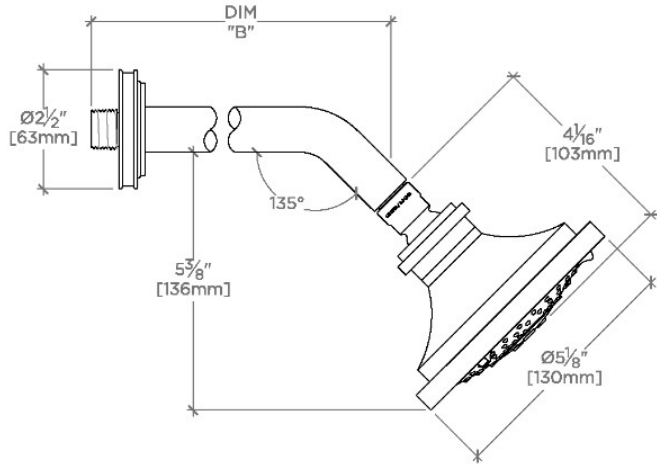

AERO

AES354

Aero 5" Showerhead with Adjustable Spray with 6" Wall Mounted 45 Degree Shower Arm

SHOWN IN AERO 5" SHOWERHEAD WITH ADJUSTABLE SPRAY WITH 6" WALL MOUNTED 45 DEGREE SHOWER ARM | AES354

TECHNICAL DETAILS

Adjustable Versus Fixed Spray: Adjustable
Fittings Hole Diameter: 1 1/4"
Inlet Connection Size: 1/2"
Inlet Connection Type: Male NPT
Pivot: Y
Primary Material: Brass
Restricted Maximum Flow Rate: 1.75 gpm
Water Pressure Maximum: 85.0 psi
Water Pressure Minimum: 20.0 psi
Water Pressure Recommended: 45.0 psi

Stocked in Brass, Chrome and Nickel

Showerhead available in 1.75gpm (6.6L/min) flow rate

CERTIFICATIONS

PRODUCT (NOTES)

WATERWORKS

AERO

AES354

Aero 5" Showerhead with Adjustable Spray with 6" Wall Mounted 45 Degree Shower Arm

TOP VIEW

SCALE: 3"=1'-0"

STYLE NO.	DIM "A"	DIM "B"
AES354	10 ¹ / ₁₆ " [272mm]	6 ¹ / ₄ " [158mm]
TRS354		
AES355	12 ¹ / ₁₆ " [323mm]	8 ¹ / ₄ " [209mm]
TRS355		

SPRAY PATTERNS

FRONT VIEW

SCALE: 3"=1'-0"

SIDE VIEW