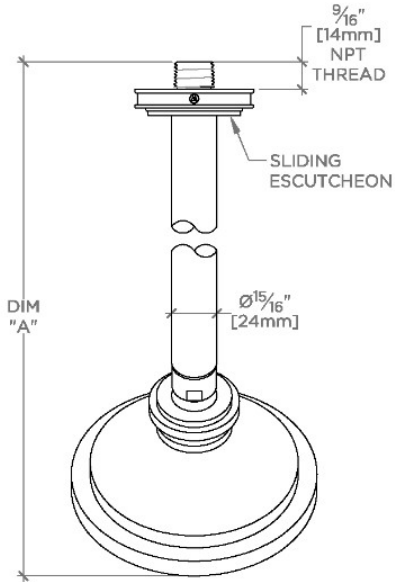

AERO

AES354

Aero 5" Showerhead with Adjustable Spray with 6" Wall Mounted 45 Degree Shower Arm

SHOWN IN AERO 5" SHOWERHEAD WITH ADJUSTABLE SPRAY WITH 6" WALL MOUNTED 45 DEGREE SHOWER ARM | AES354

TECHNICAL DETAILS

Adjustable Versus Fixed Spray: Adjustable
Fittings Hole Diameter: 1 1/4"
Inlet Connection Size: 1/2"
Inlet Connection Type: Male NPT
Pivot: Y
Primary Material: Brass
Restricted Maximum Flow Rate: 1.75 gpm
Water Pressure Maximum: 85.0 psi
Water Pressure Minimum: 20.0 psi
Water Pressure Recommended: 45.0 psi

Stocked in Brass, Chrome and Nickel

Showerhead available in 1.75gpm (6.6L/min) flow rate

CERTIFICATIONS

PRODUCT (NOTES)

WATERWORKS

AERO

AES354

Aero 5" Showerhead with Adjustable Spray with 6" Wall Mounted 45 Degree Shower Arm

TOP VIEW

SCALE: 3"=1'-0"

STYLE NO.	DIM "A"	DIM "B"
AES354	10 ¹ / ₁₆ " [272mm]	6 ¹ / ₄ " [158mm]
TRS354		
AES355	12 ¹ / ₁₆ " [323mm]	8 ¹ / ₄ " [209mm]
TRS355		

SPRAY PATTERNS

FRONT VIEW

SCALE: 3"=1'-0"

SIDE VIEW