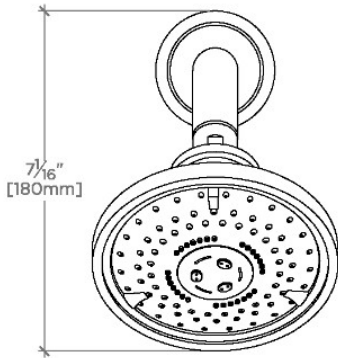

AERO

AES354

Aero 5" Showerhead with Adjustable Spray with 6" Wall Mounted 45 Degree Shower Arm

SHOWN IN AERO 5" SHOWERHEAD WITH ADJUSTABLE SPRAY WITH 6" WALL MOUNTED 45 DEGREE SHOWER ARM | AES354

TECHNICAL DETAILS

CODES & STANDARDS

AES354X, ASME A112.18.1/CSA B125.1, CEC(1.5GPM & 1.75GPM Only), DOE, State of MA

PRODUCT FEATURES

Made of Brass

Features a swivel 5" showerhead with three adjustable spray patterns

Includes a 6" wall mounted 45 degree shower arm

Stocked in Brass, Chrome and Nickel

Showerhead available in 1.75gpm (6.6L/min) flow rate

CERTIFICATIONS

PRODUCT (NOTES)

WATERWORKS

AERO

AES354

Aero 5" Showerhead with Adjustable Spray with 6" Wall Mounted 45 Degree Shower Arm

TOP VIEW

SCALE: 3"=1'-0"

STYLE NO.	DIM "A"	DIM "B"
AES354	10 ¹ / ₁₆ " [272mm]	6 ¹ / ₄ " [158mm]
TRS354		
AES355	12 ¹ / ₁₆ " [323mm]	8 ¹ / ₄ " [209mm]
TRS355		

SPRAY PATTERNS

FRONT VIEW

SCALE: 3"=1'-0"

SIDE VIEW