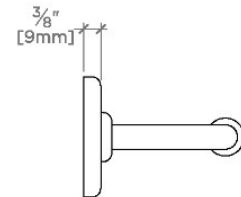

Ludlow

LDTB45

Ludlow Volta 18" Single Towel Bar

SHOWN IN LUDLOW VOLTA 18" SINGLE TOWEL BAR | LDTB45

TECHNICAL DETAILS

Escutcheon Primary Material: Brass
Hardware Primary Material: Brass
Primary Material: Brass

CERTIFICATIONS

PRODUCT (NOTES)

Ludlow

LDTB45

Ludlow Volta 18" Single Towel Bar

TOP VIEW

SCALE: 3"=1'-0"

FRONT VIEW

SCALE: 3"=1'-0"

SIDE VIEW

SCALE: 3"=1'-0"