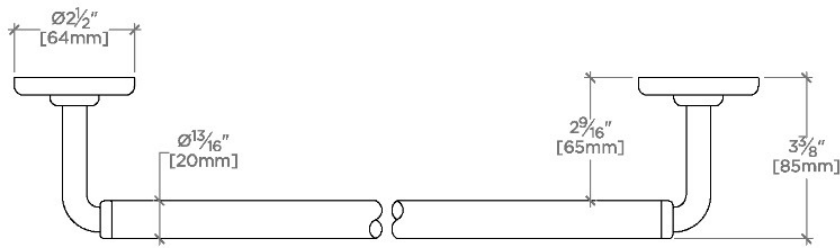

Ludlow

LDTB45

Ludlow Volta 18" Single Towel Bar

SHOWN IN LUDLOW VOLTA 18" SINGLE TOWEL BAR | LDTB45

TECHNICAL DETAILS

Escutcheon Primary Material: Brass
Hardware Primary Material: Brass
Primary Material: Brass

CERTIFICATIONS

PRODUCT (NOTES)

Ludlow

LDTB45

Ludlow Volta 18" Single Towel Bar

TOP VIEW

SCALE: 3"=1'-0"

FRONT VIEW

SCALE: 3"=1'-0"

SIDE VIEW

SCALE: 3"=1'-0"