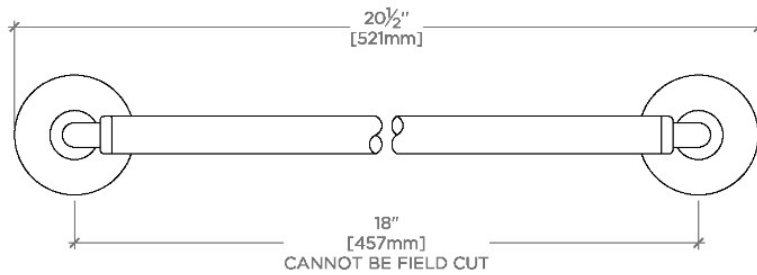

Ludlow

LDTB45

Ludlow Volta 18" Single Towel Bar

SHOWN IN LUDLOW VOLTA 18" SINGLE TOWEL BAR | LDTB45

TECHNICAL DETAILS

Escutcheon Primary Material: Brass
Hardware Primary Material: Brass
Primary Material: Brass

INSPIRATION

Our fresh take on American industrial design comes in three styles, each of them clean-lined, and distinct to Waterworks.

CODES & STANDARDS

PRODUCT FEATURES

- All Mounting Hardware Included
- Stocked in a Chrome, Nickel and Brass
- Not designed to be field cut

CERTIFICATIONS

PRODUCT (NOTES)

Ludlow

LDTB45

Ludlow Volta 18" Single Towel Bar

TOP VIEW

SCALE: 3"=1'-0"

FRONT VIEW

SCALE: 3"=1'-0"

SIDE VIEW

SCALE: 3"=1'-0"